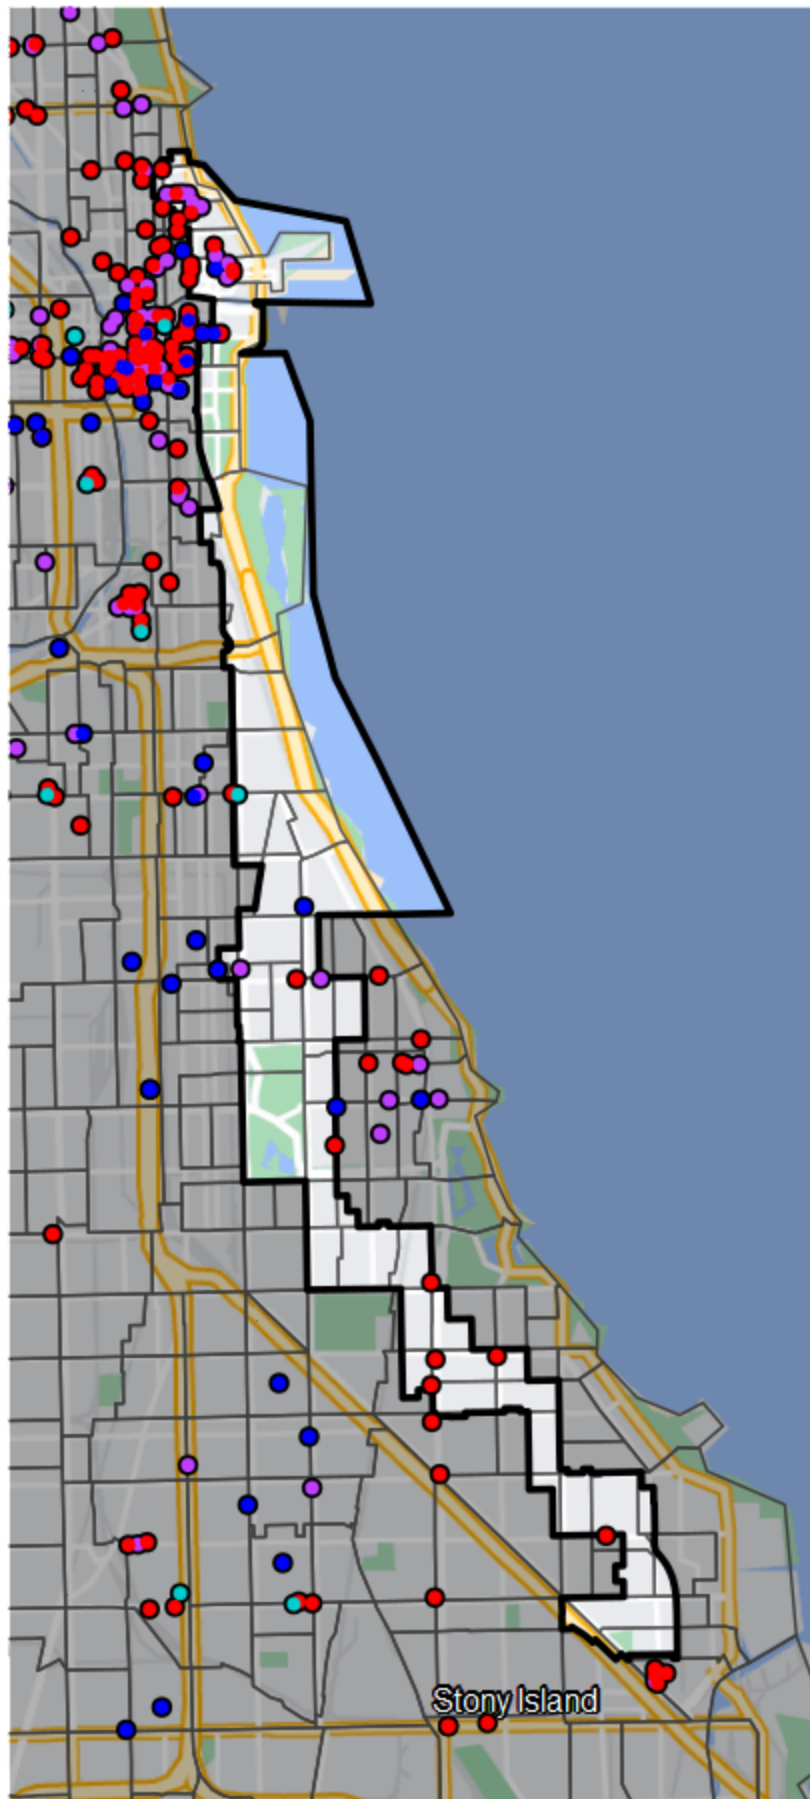

Illinois - State House District 26

Sources: NCUA, FDIC, UW-Madison Population Lab, CDFI, US Census, Google Maps, CUNA