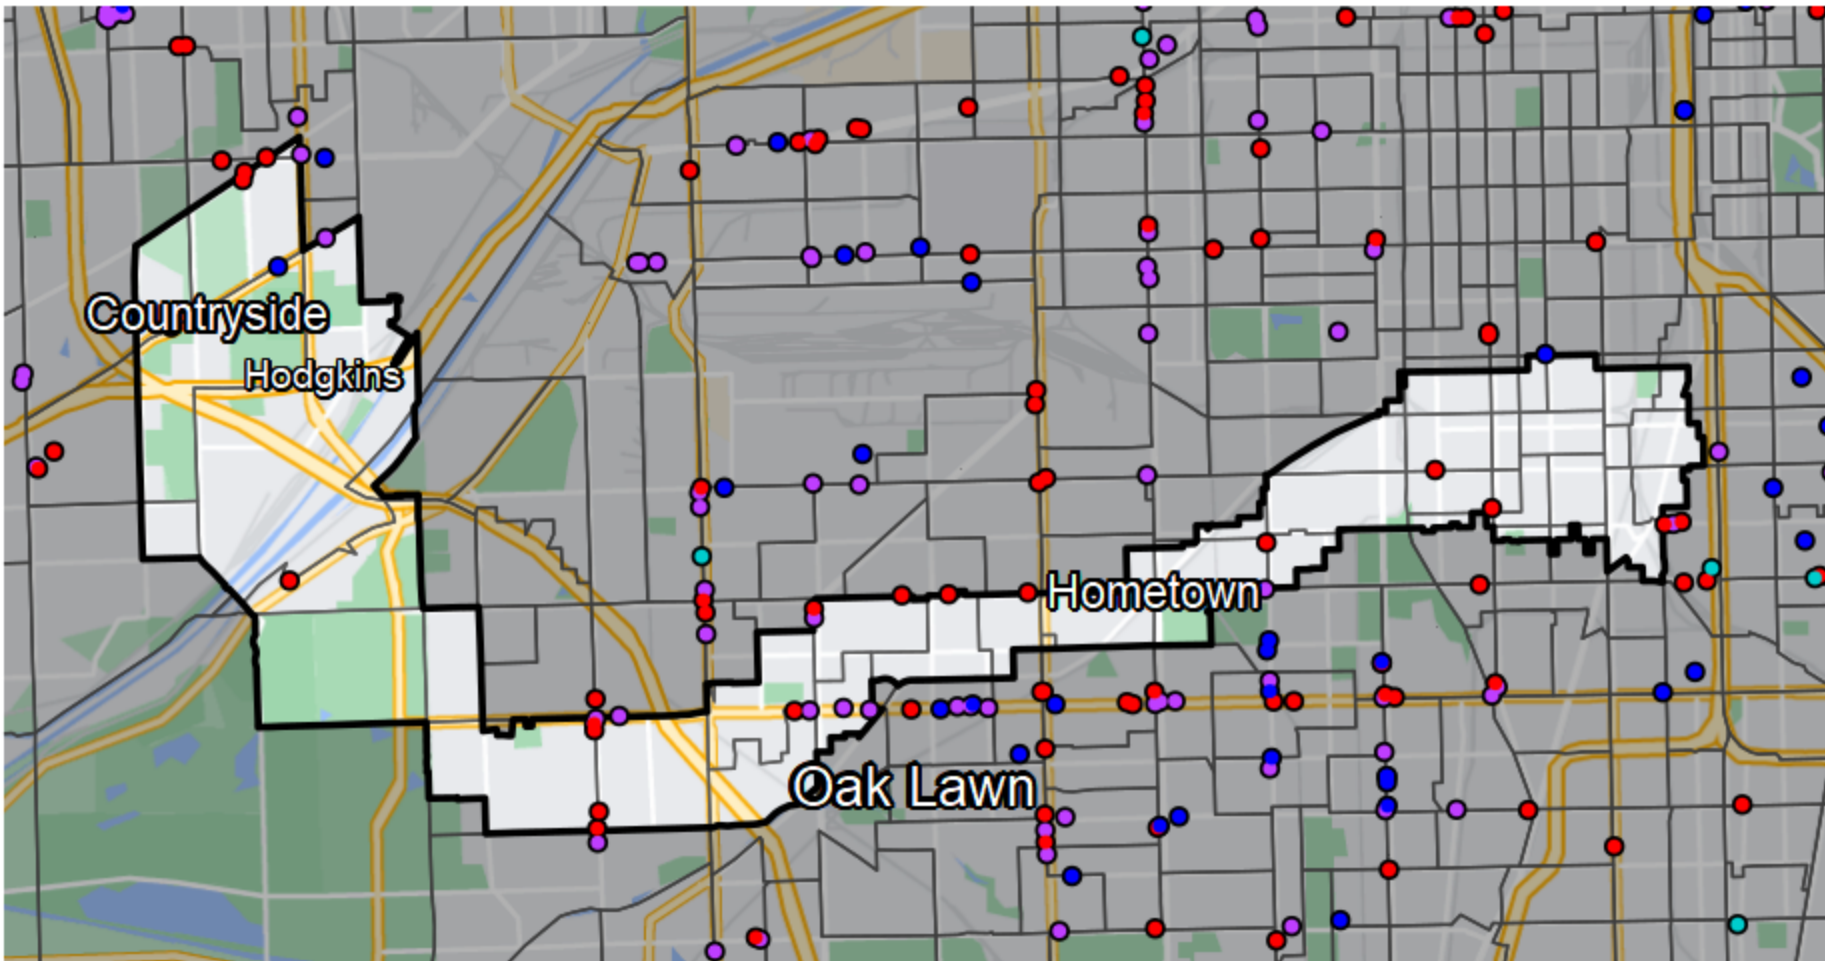

Illinois - State House District 31

Banking Desert
No Branches within 10 Miles of Population Center

Financial Institutions
Bank: 8
Bank, Out-of-State: 11
Credit Union: 1
Credit Union, Out-of-State: 0

Sources: NCUA, FDIC, UW-Madison Population Lab, CDFI, US Census, Google Maps, CUNA