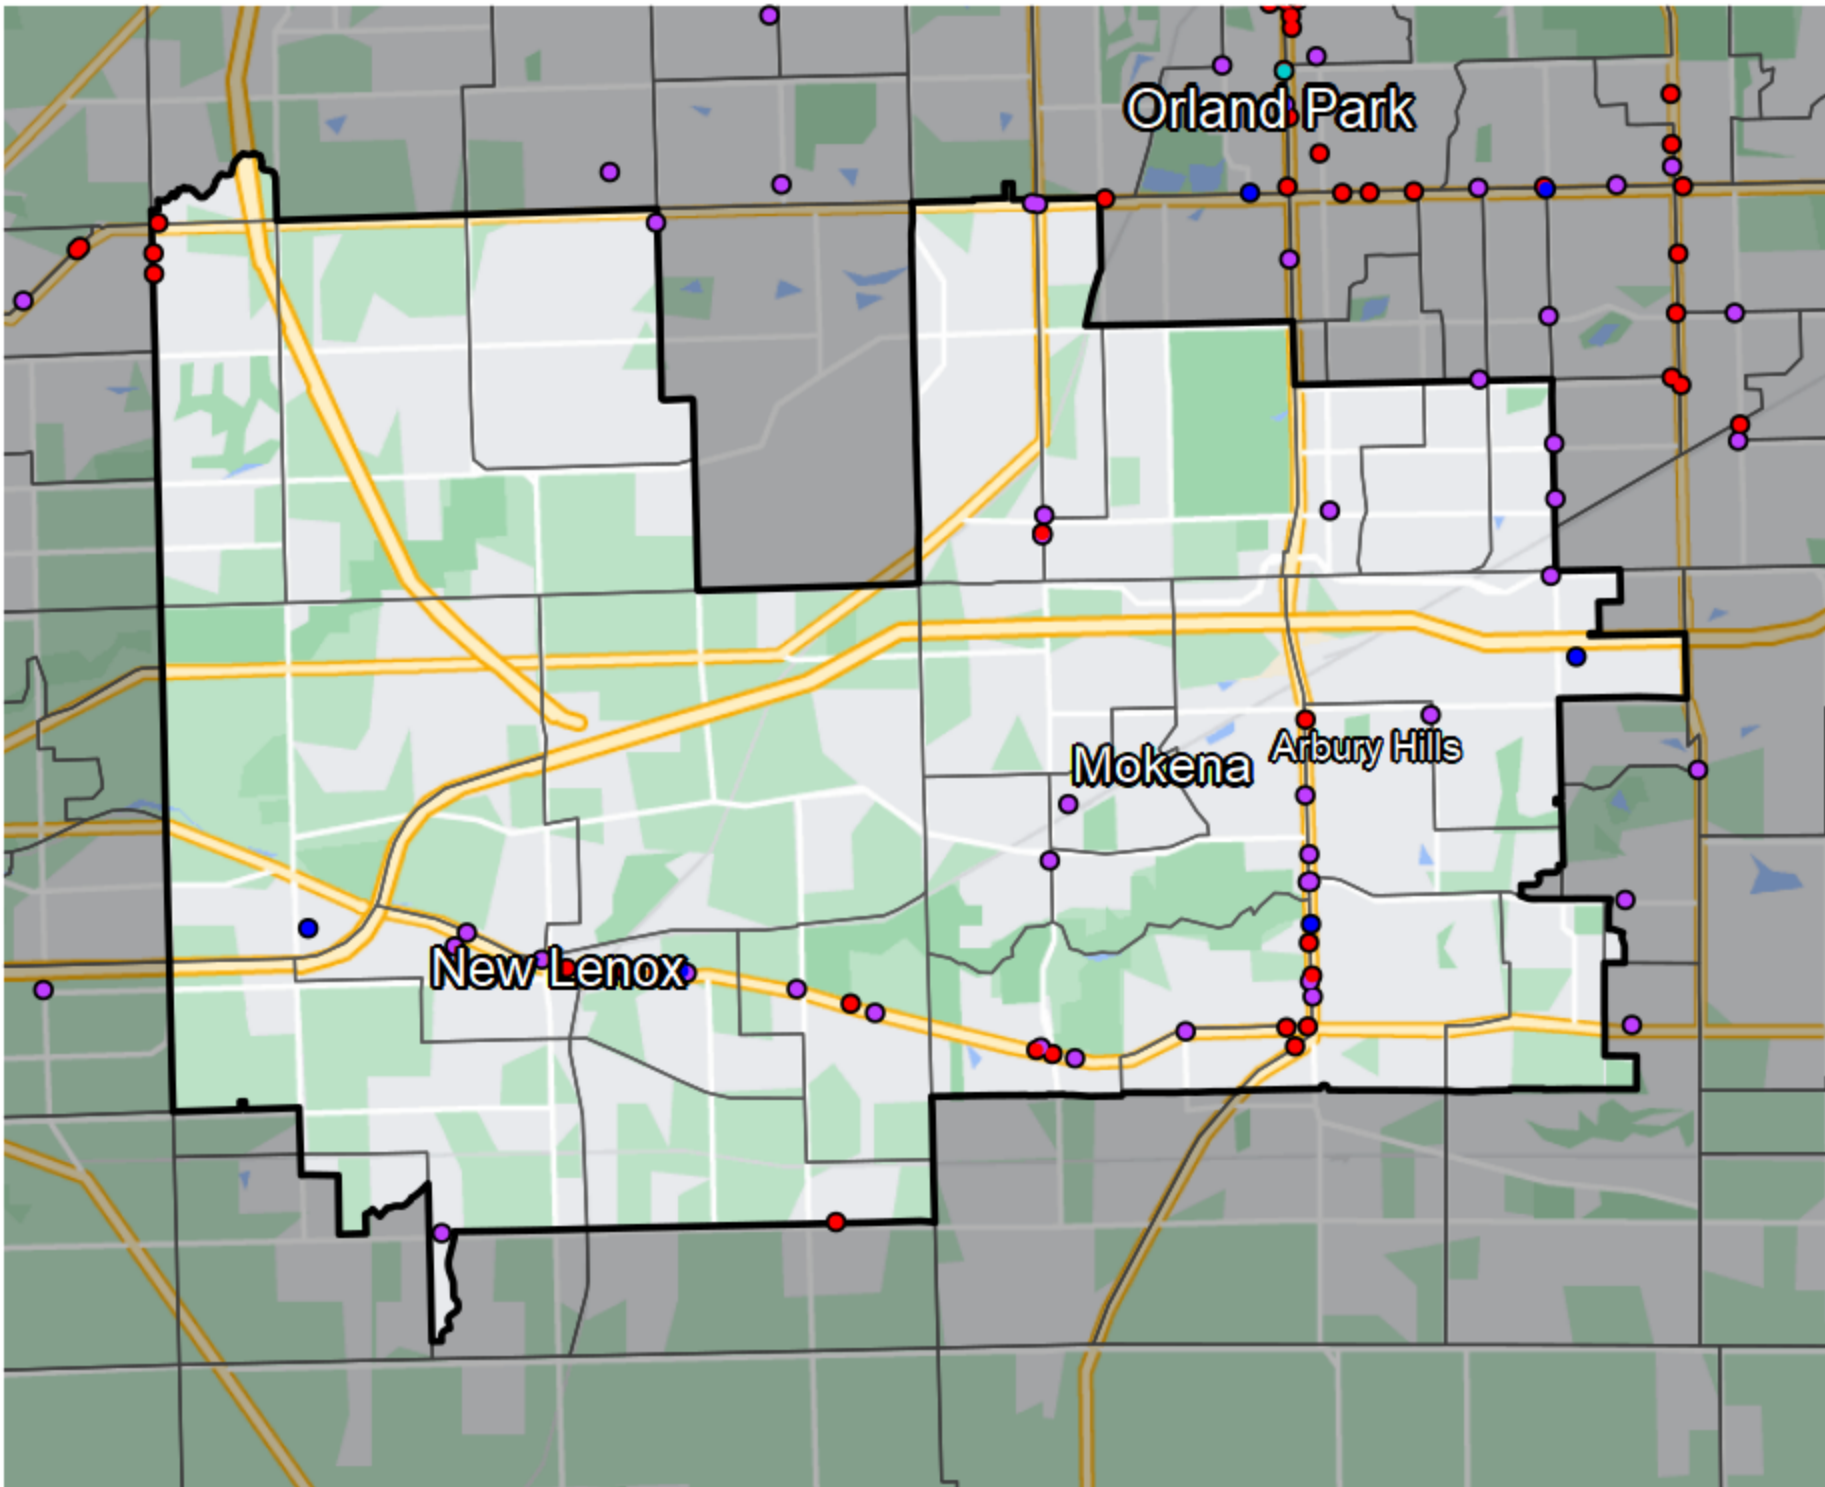

Illinois - State House District 37

Banking Desert
No Branches within 10 Miles of Population Center

Financial Institutions

- Bank: 27
- Bank, Out-of-State: 17
- Credit Union: 4
- Credit Union, Out-of-State: 0

Sources: NCUA, FDIC, UW-Madison Population Lab, CDFI, US Census, Google Maps, CUNA