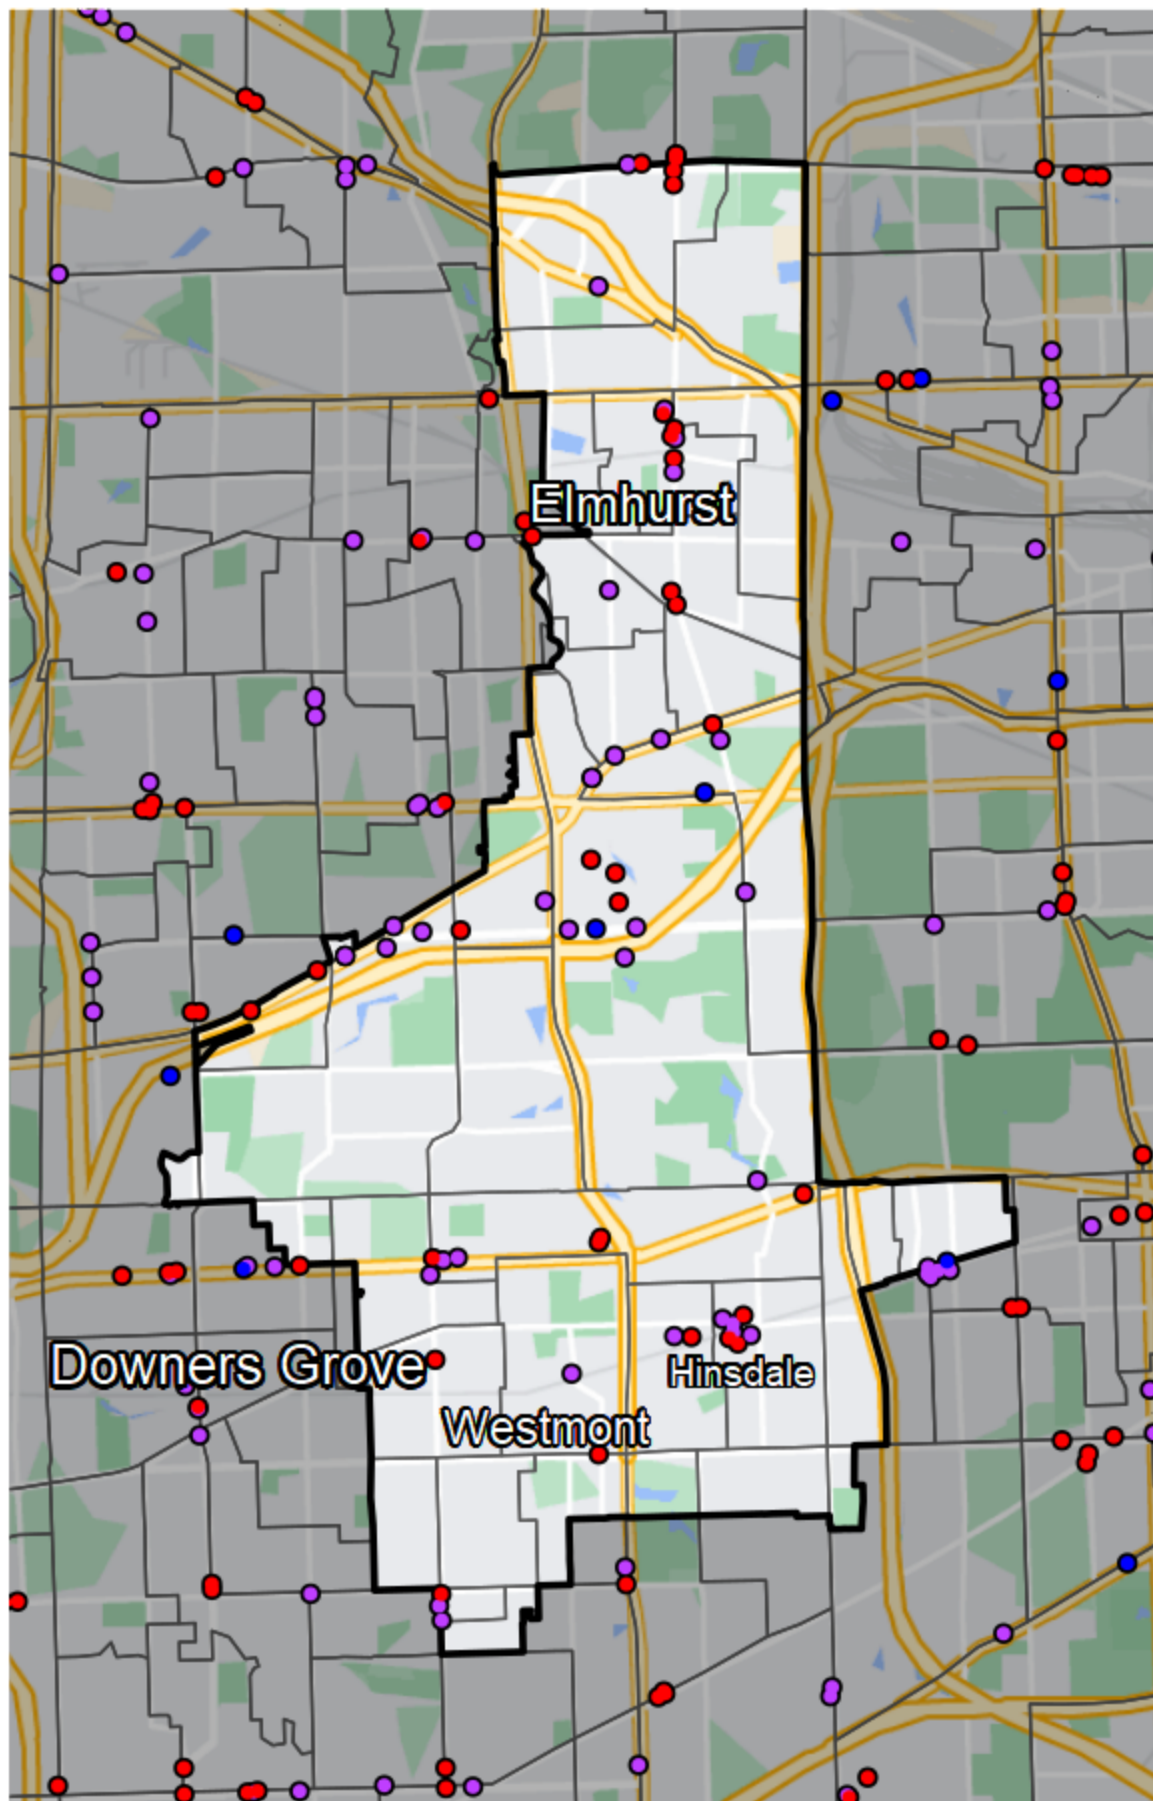

Illinois - State House District 47

Banking Desert

No Branches within 10 Miles of Population Center

Financial Institutions

- Bank: 33
- Bank, Out-of-State: 27
- Credit Union: 3
- Credit Union, Out-of-State: 0