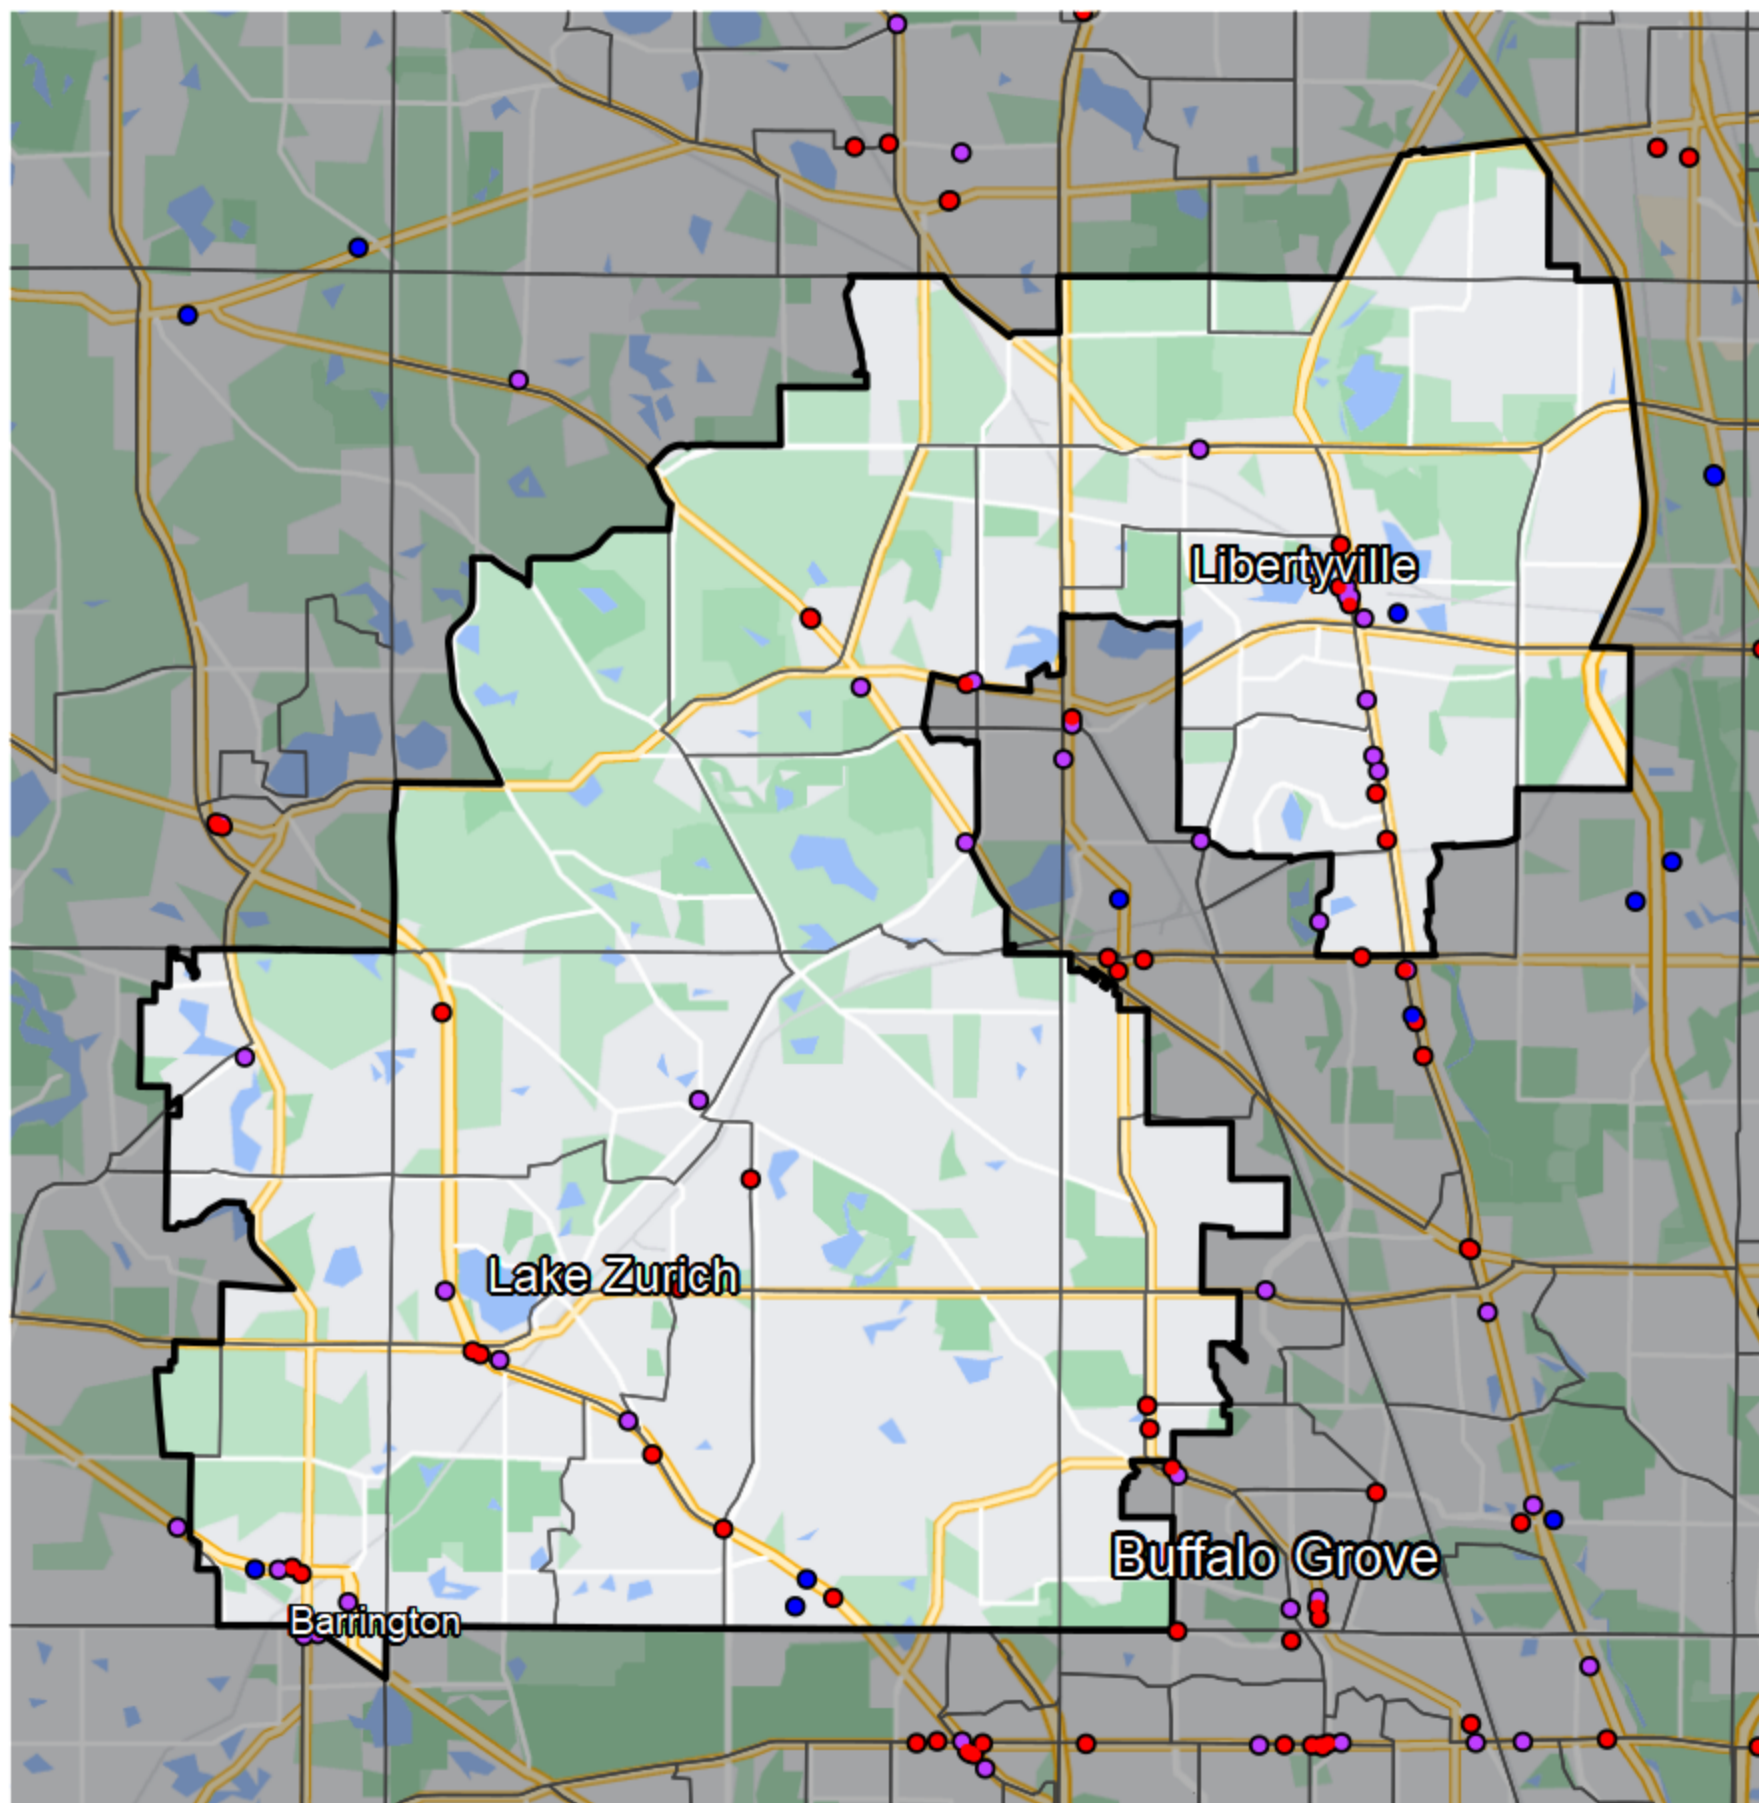

Illinois - State House District 51

Banking Desert

No Branches within 10 Miles of Population Center

Financial Institutions

- Bank: 19
- Bank, Out-of-State: 19
- Credit Union: 4
- Credit Union, Out-of-State: 0