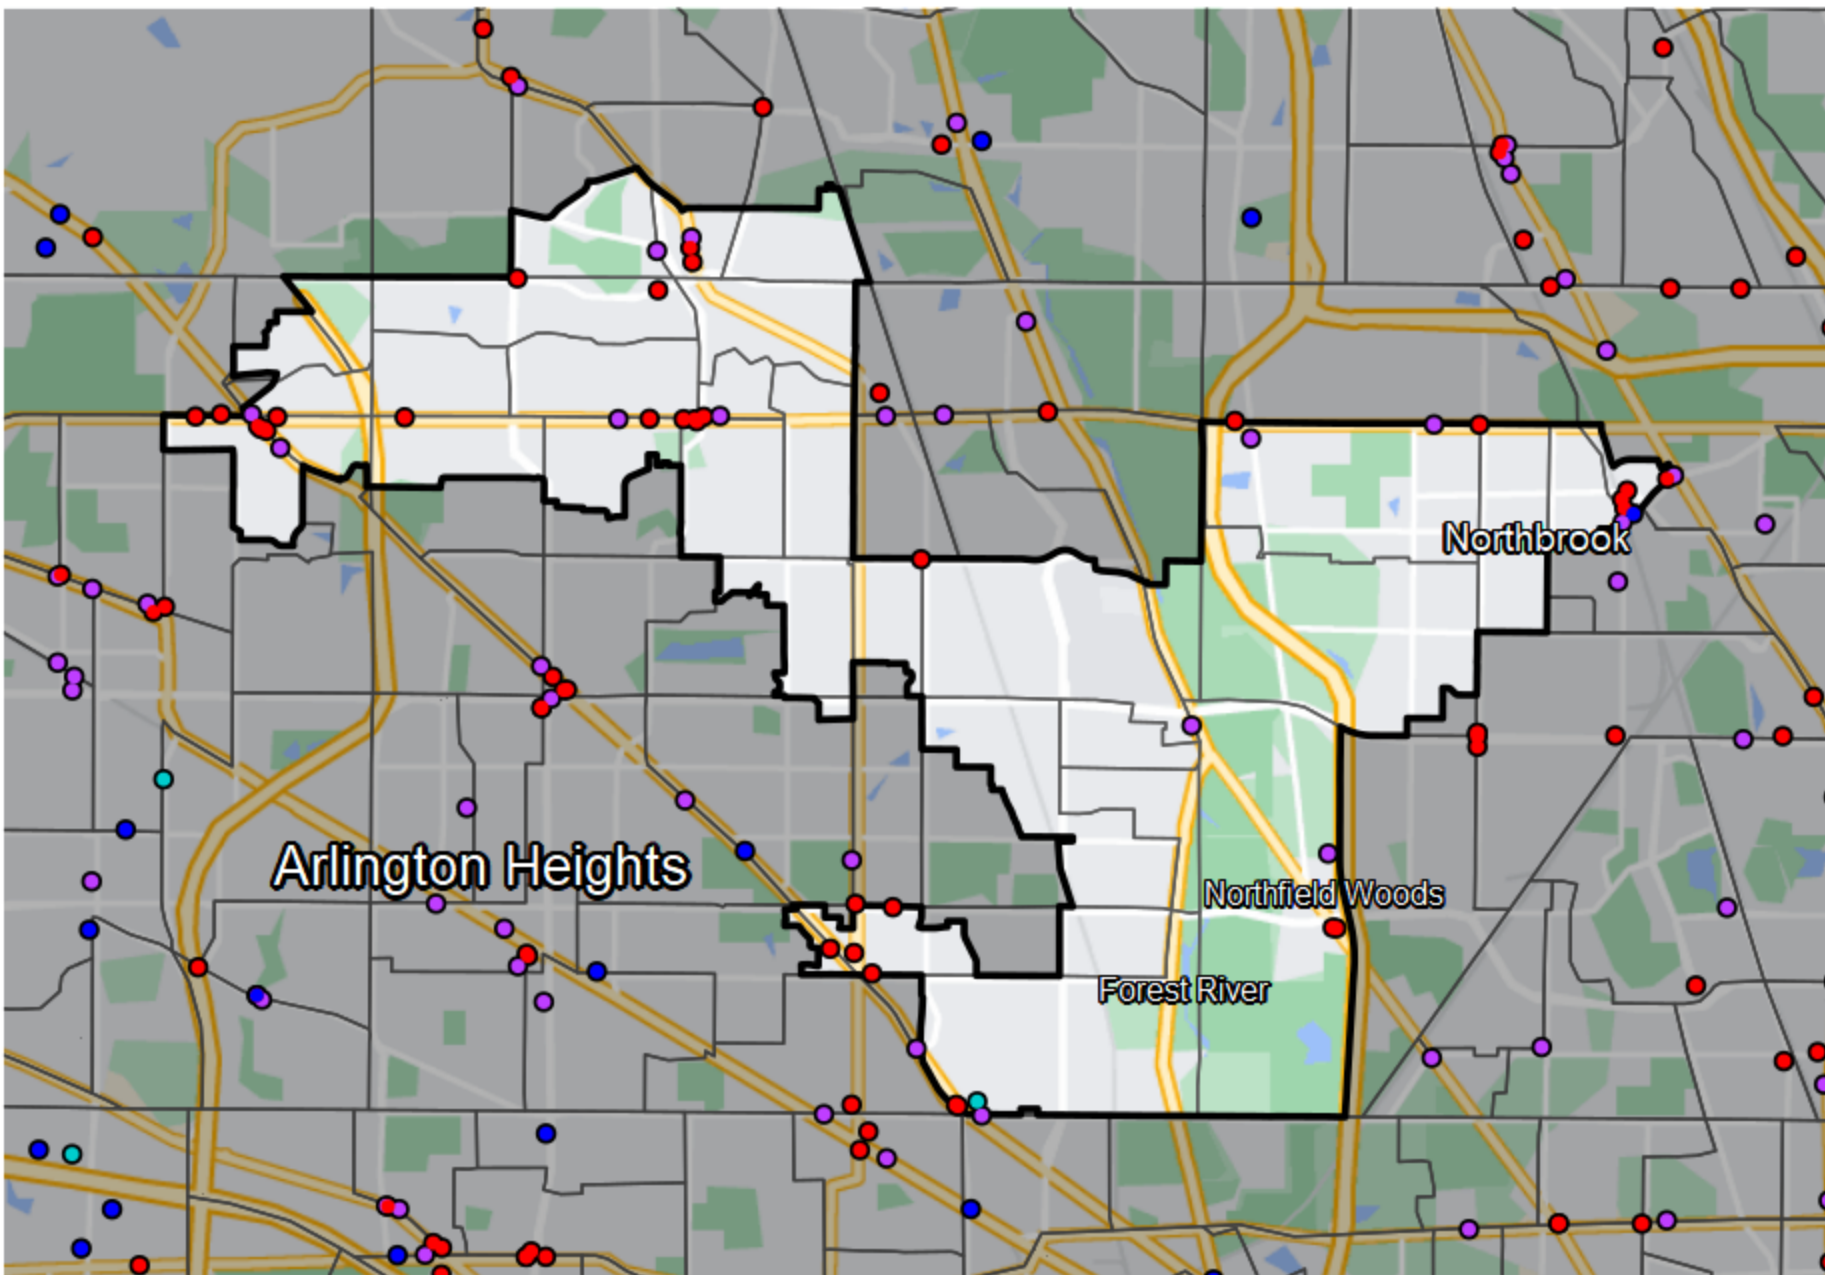

## Illinois - State House District 57

Banking Desert  
No Branches within 10 Miles  
of Population Center

Financial Institutions  
Bank: 11  
Bank, Out-of-State: 30  
Credit Union: 1  
Credit Union, Out-of-State: 1