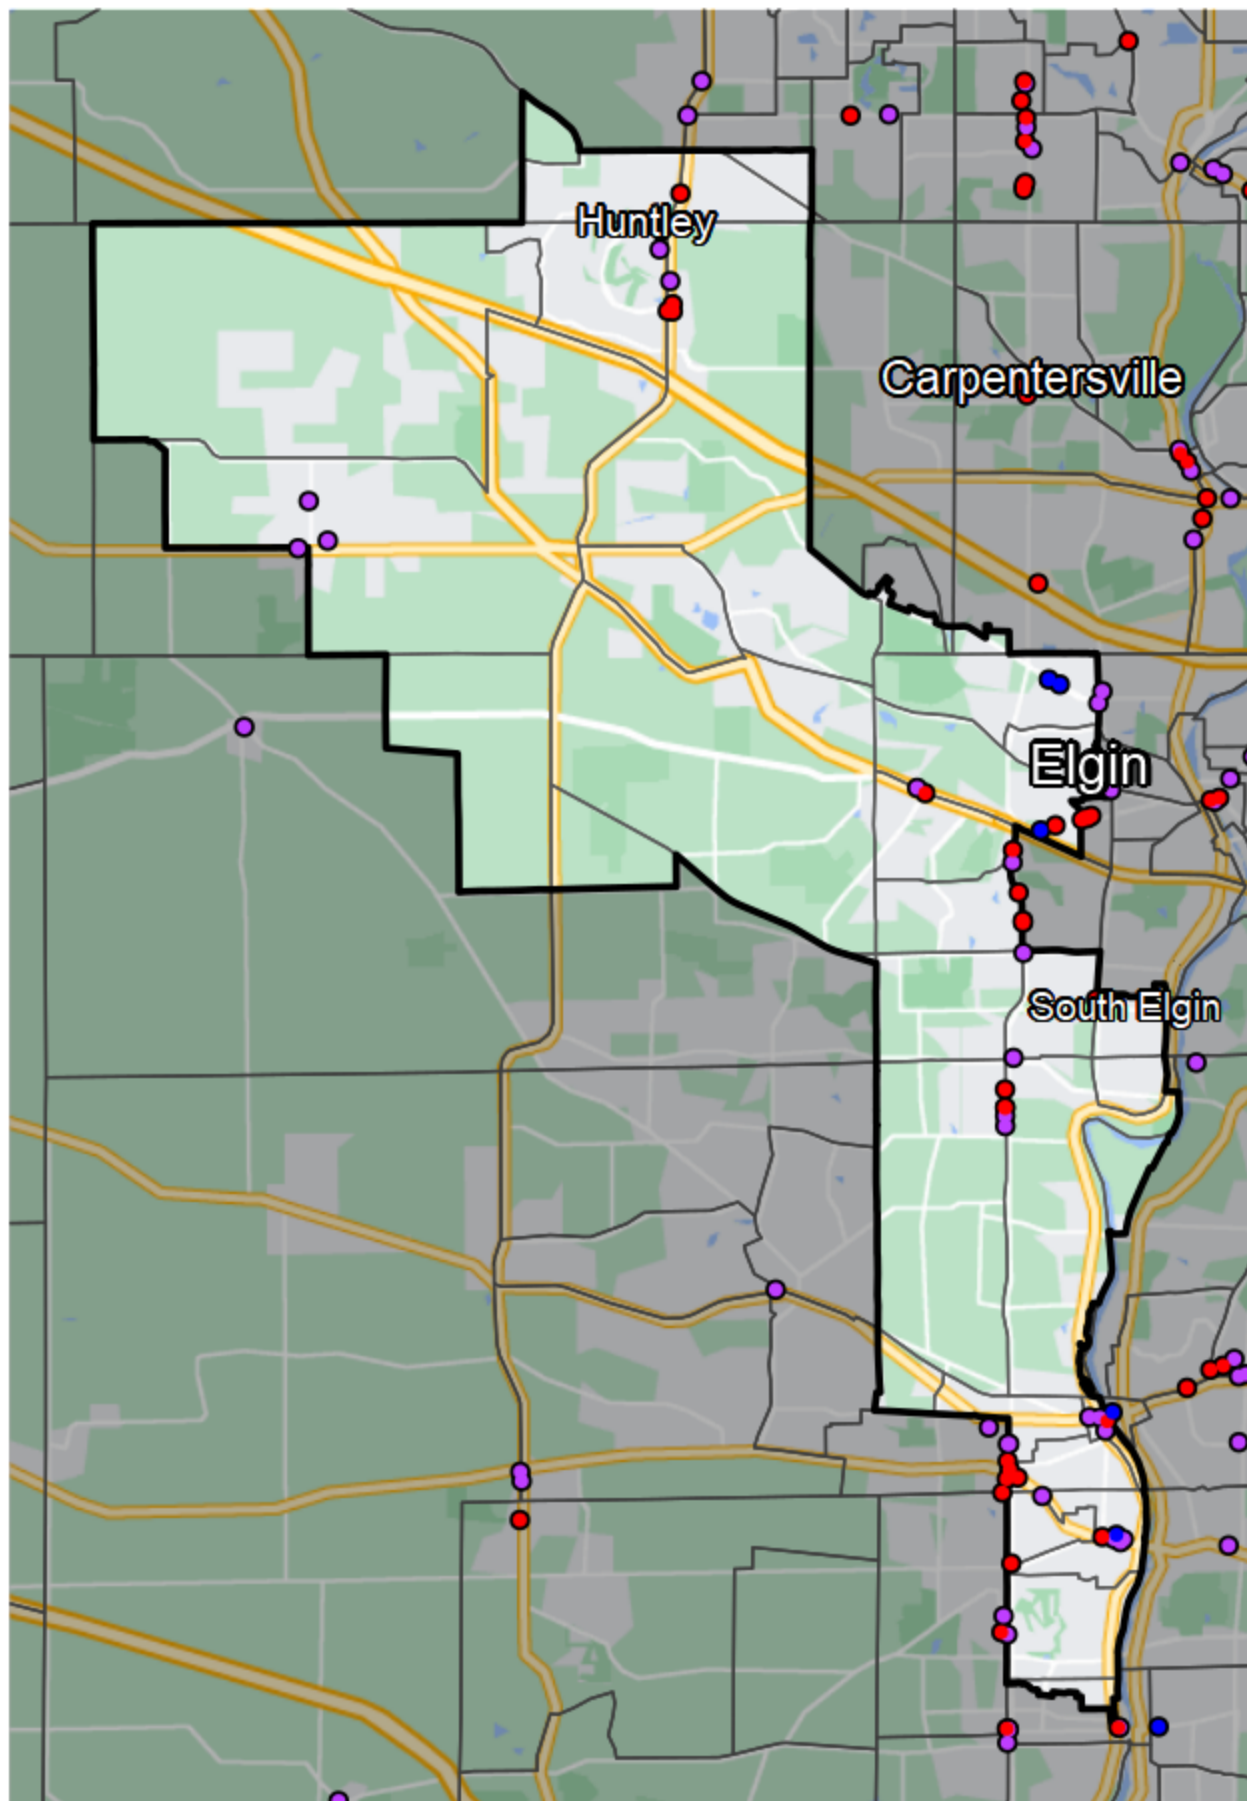

Illinois - State House District 65

Banking Desert

No Branches within 10 Miles of Population Center

Financial Institutions

- Bank: 21
- Bank, Out-of-State: 18
- Credit Union: 4
- Credit Union, Out-of-State: 0