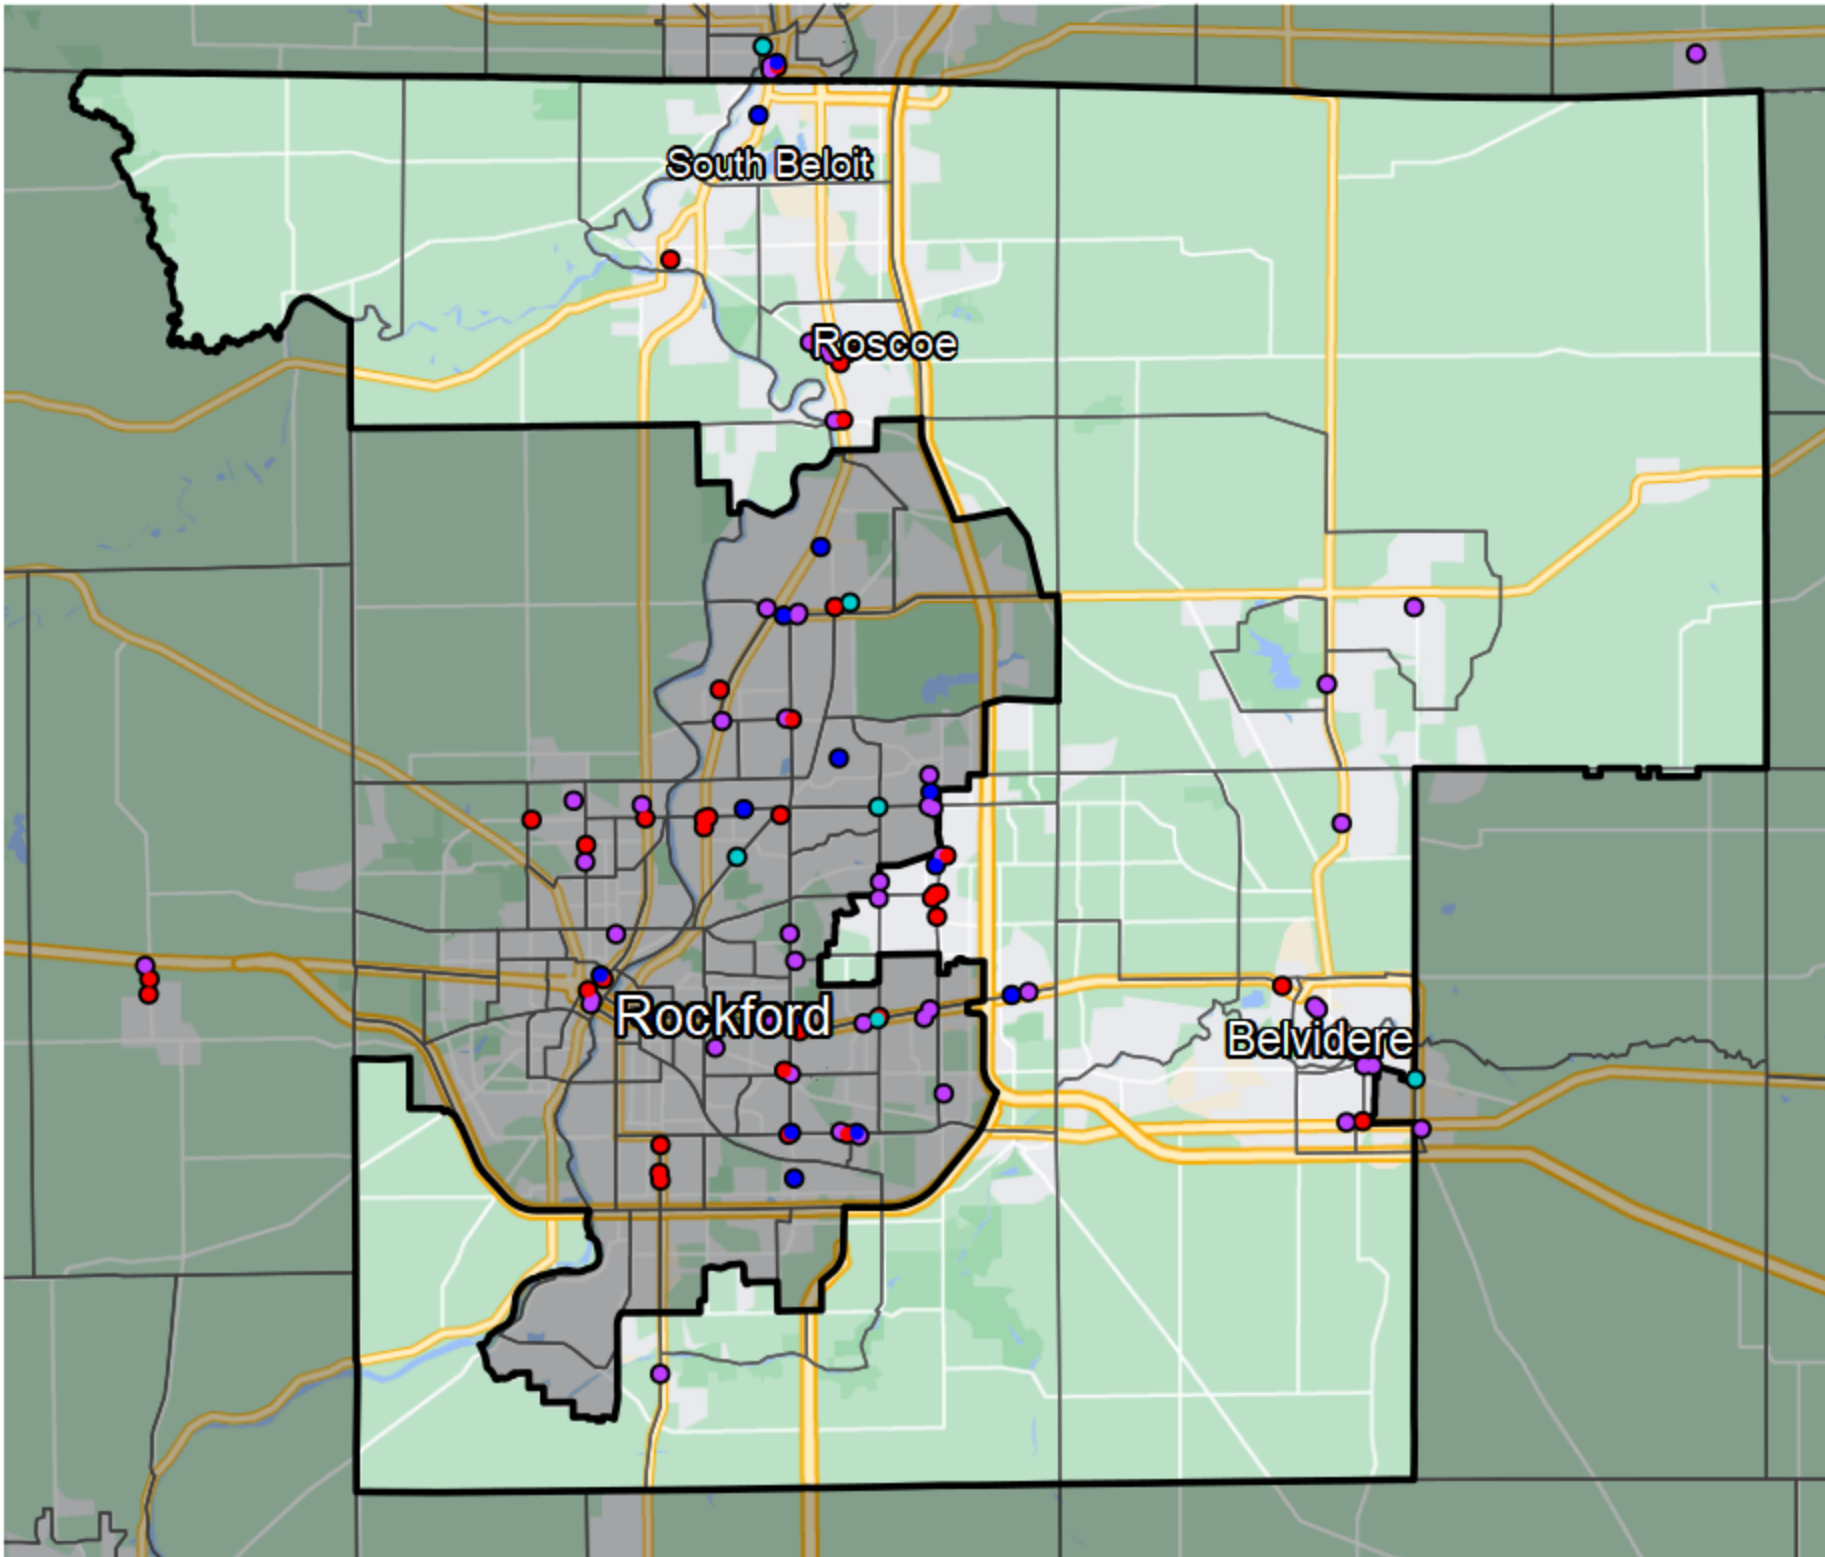

Illinois - State House District 69

Banking Desert
No Branches within 10 Miles of Population Center

Financial Institutions

- Bank: 17
- Bank, Out-of-State: 12
- Credit Union: 3
- Credit Union, Out-of-State: 0

Sources: NCUA, FDIC, UW-Madison Population Lab, CDFI, US Census, Google Maps, CUNA