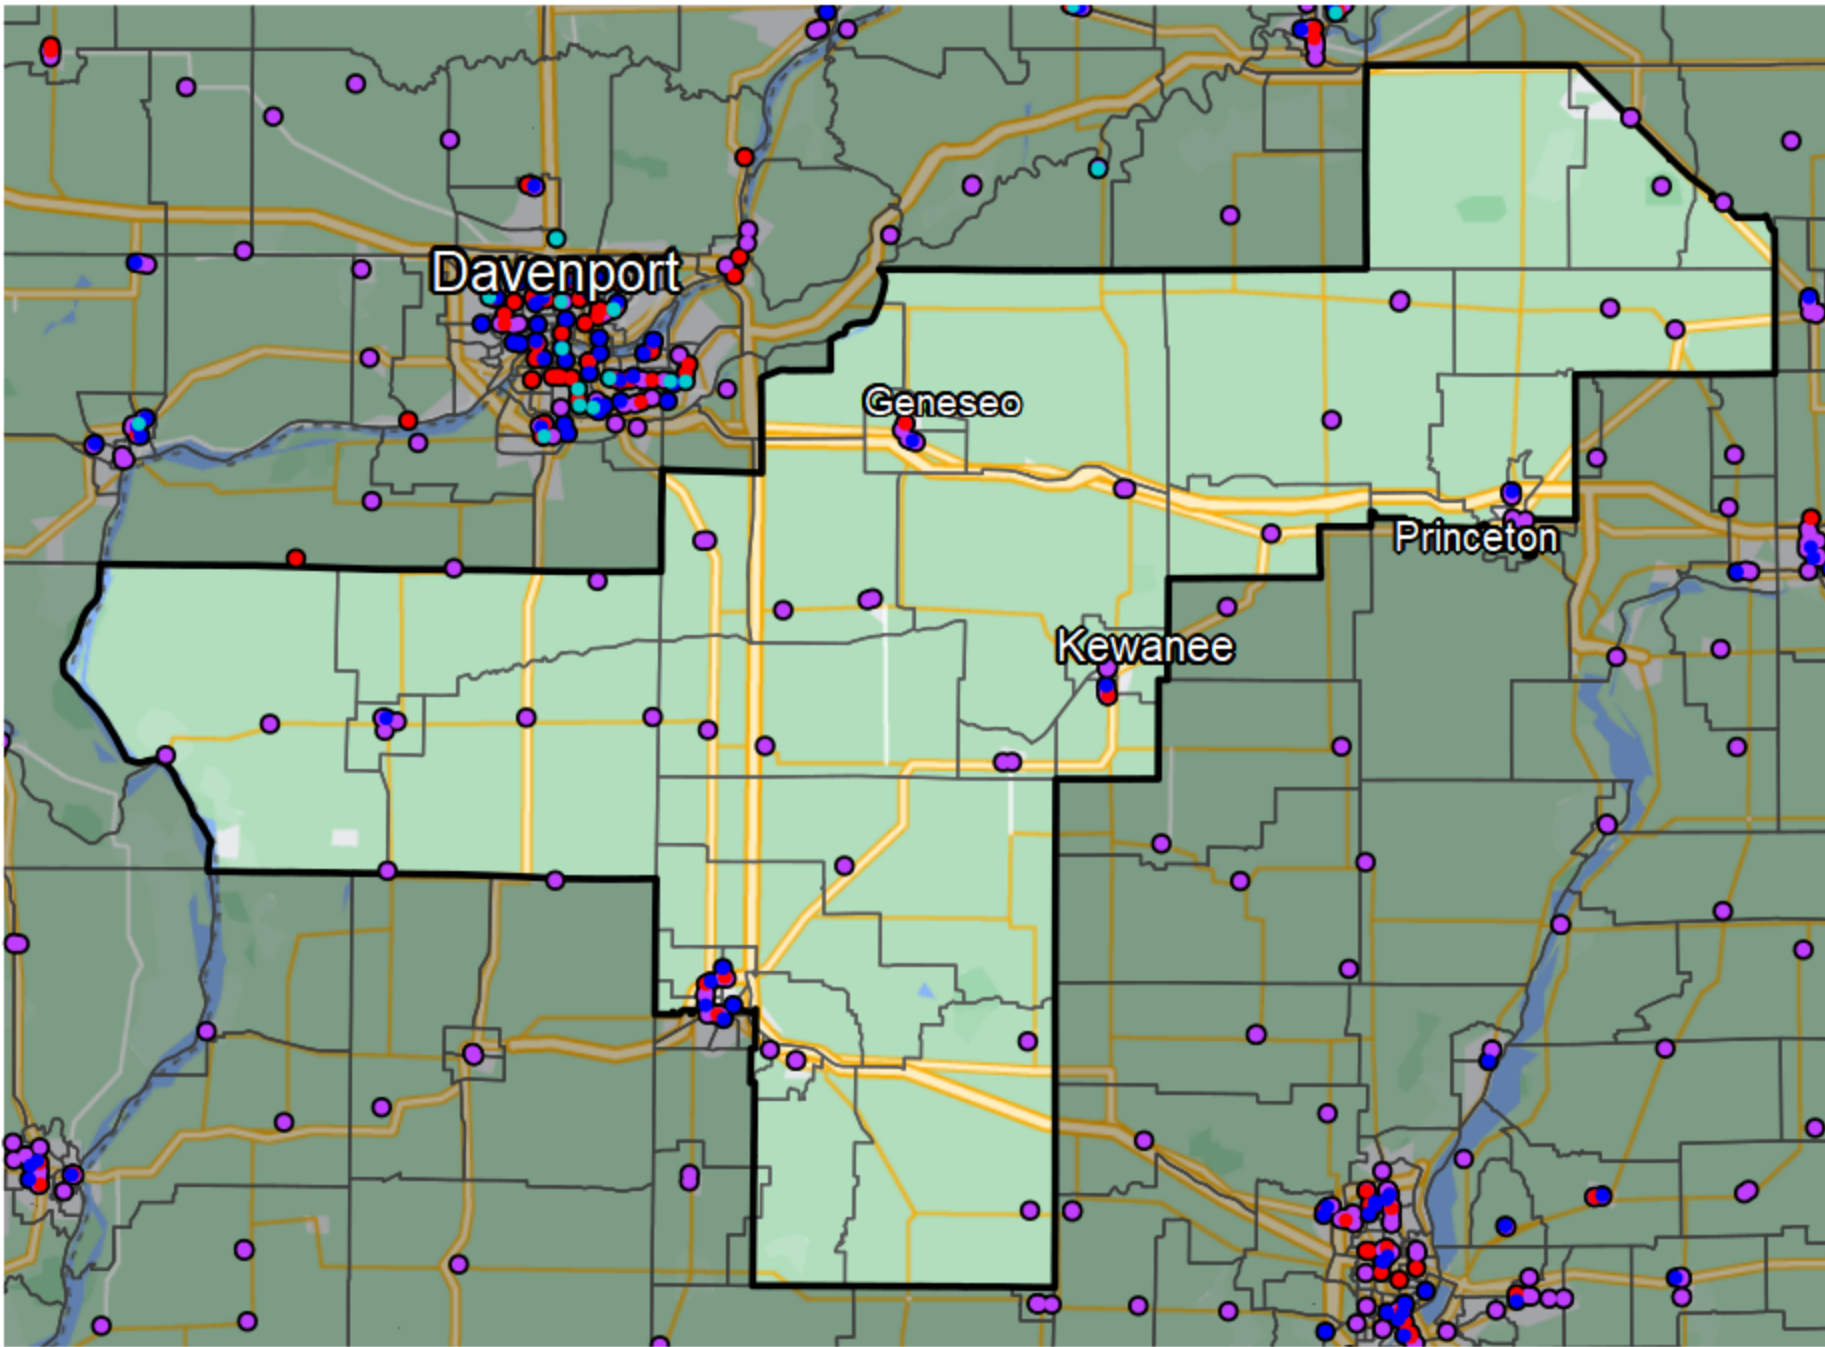

Illinois - State House District 74

Banking Desert
No Branches within 10 Miles of Population Center

Financial Institutions

- Bank: 58
- Bank, Out-of-State: 4
- Credit Union: 8
- Credit Union, Out-of-State: 0

Sources: NCUA, FDIC, UW-Madison Population Lab, CDFI, US Census, Google Maps, CUNA