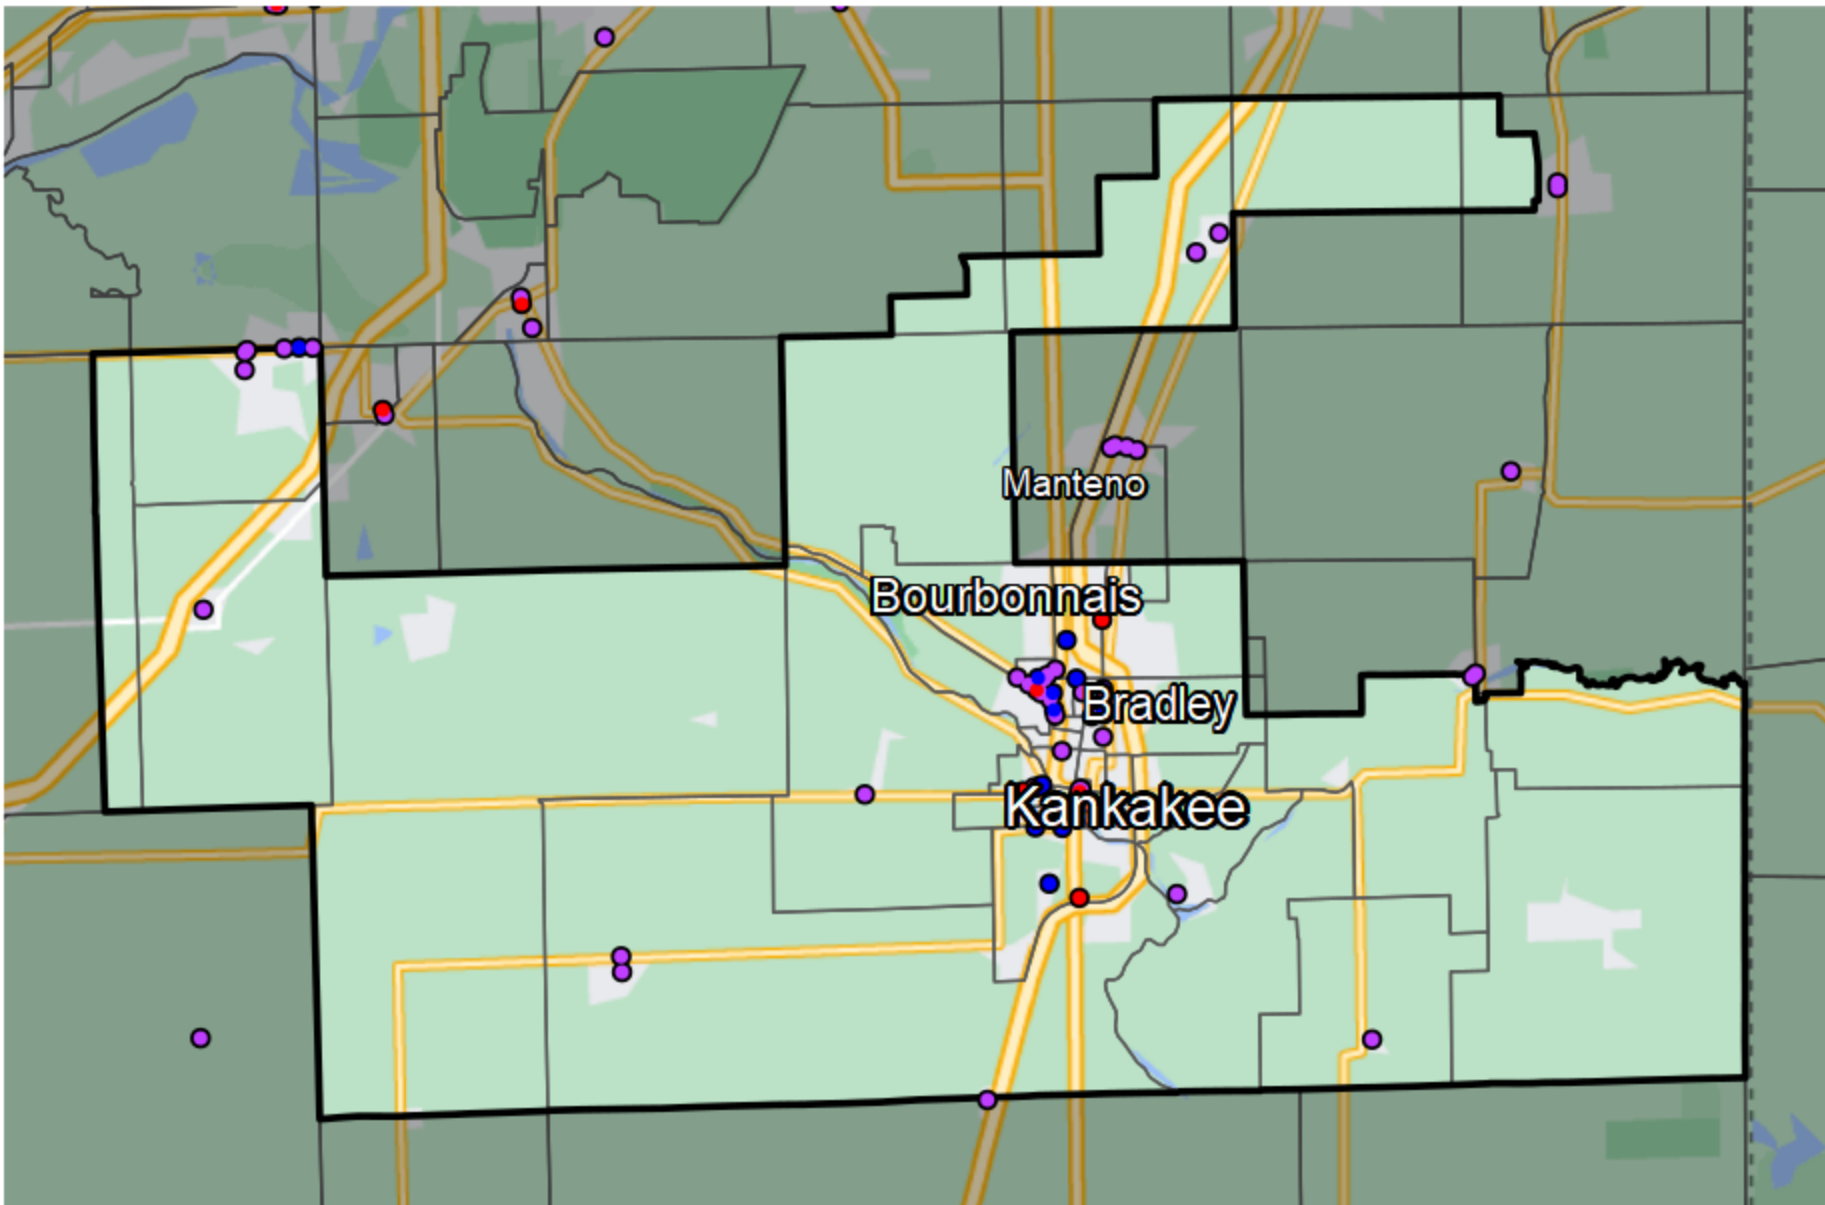

Illinois - State House District 79

Banking Desert
No Branches within 10 Miles of Population Center

Financial Institutions

- Bank: 31
- Bank, Out-of-State: 6
- Credit Union: 11
- Credit Union, Out-of-State: 0

Sources: NCUA, FDIC, UW-Madison Population Lab, CDFI, US Census, Google Maps, CUNA