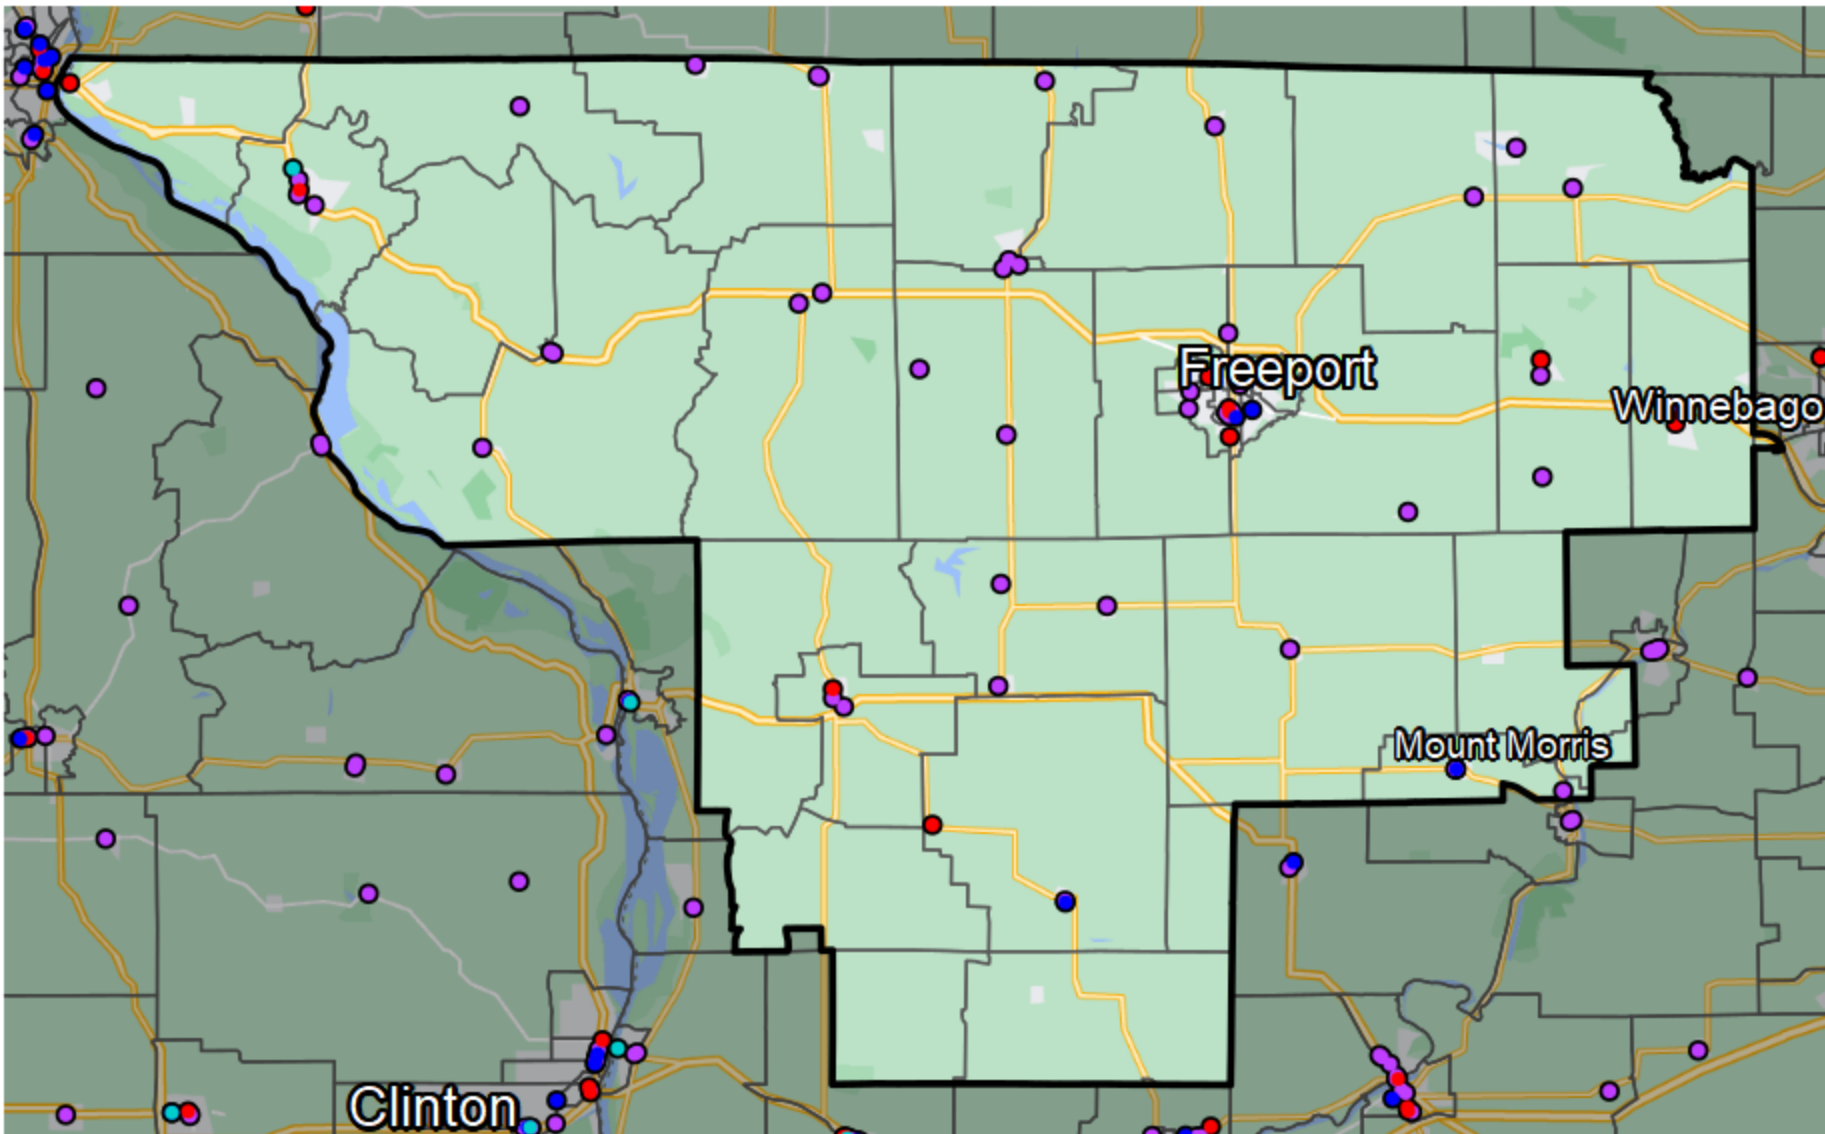

## Illinois - State House District 89

Banking Desert  
No Branches within 10 Miles of Population Center

Financial Institutions  
Bank: 44  
Bank, Out-of-State: 12  
Credit Union: 4  
Credit Union, Out-of-State: 1

Sources: NCUA, FDIC, UW-Madison Population Lab, CDFI, US Census, Google Maps, CUNA