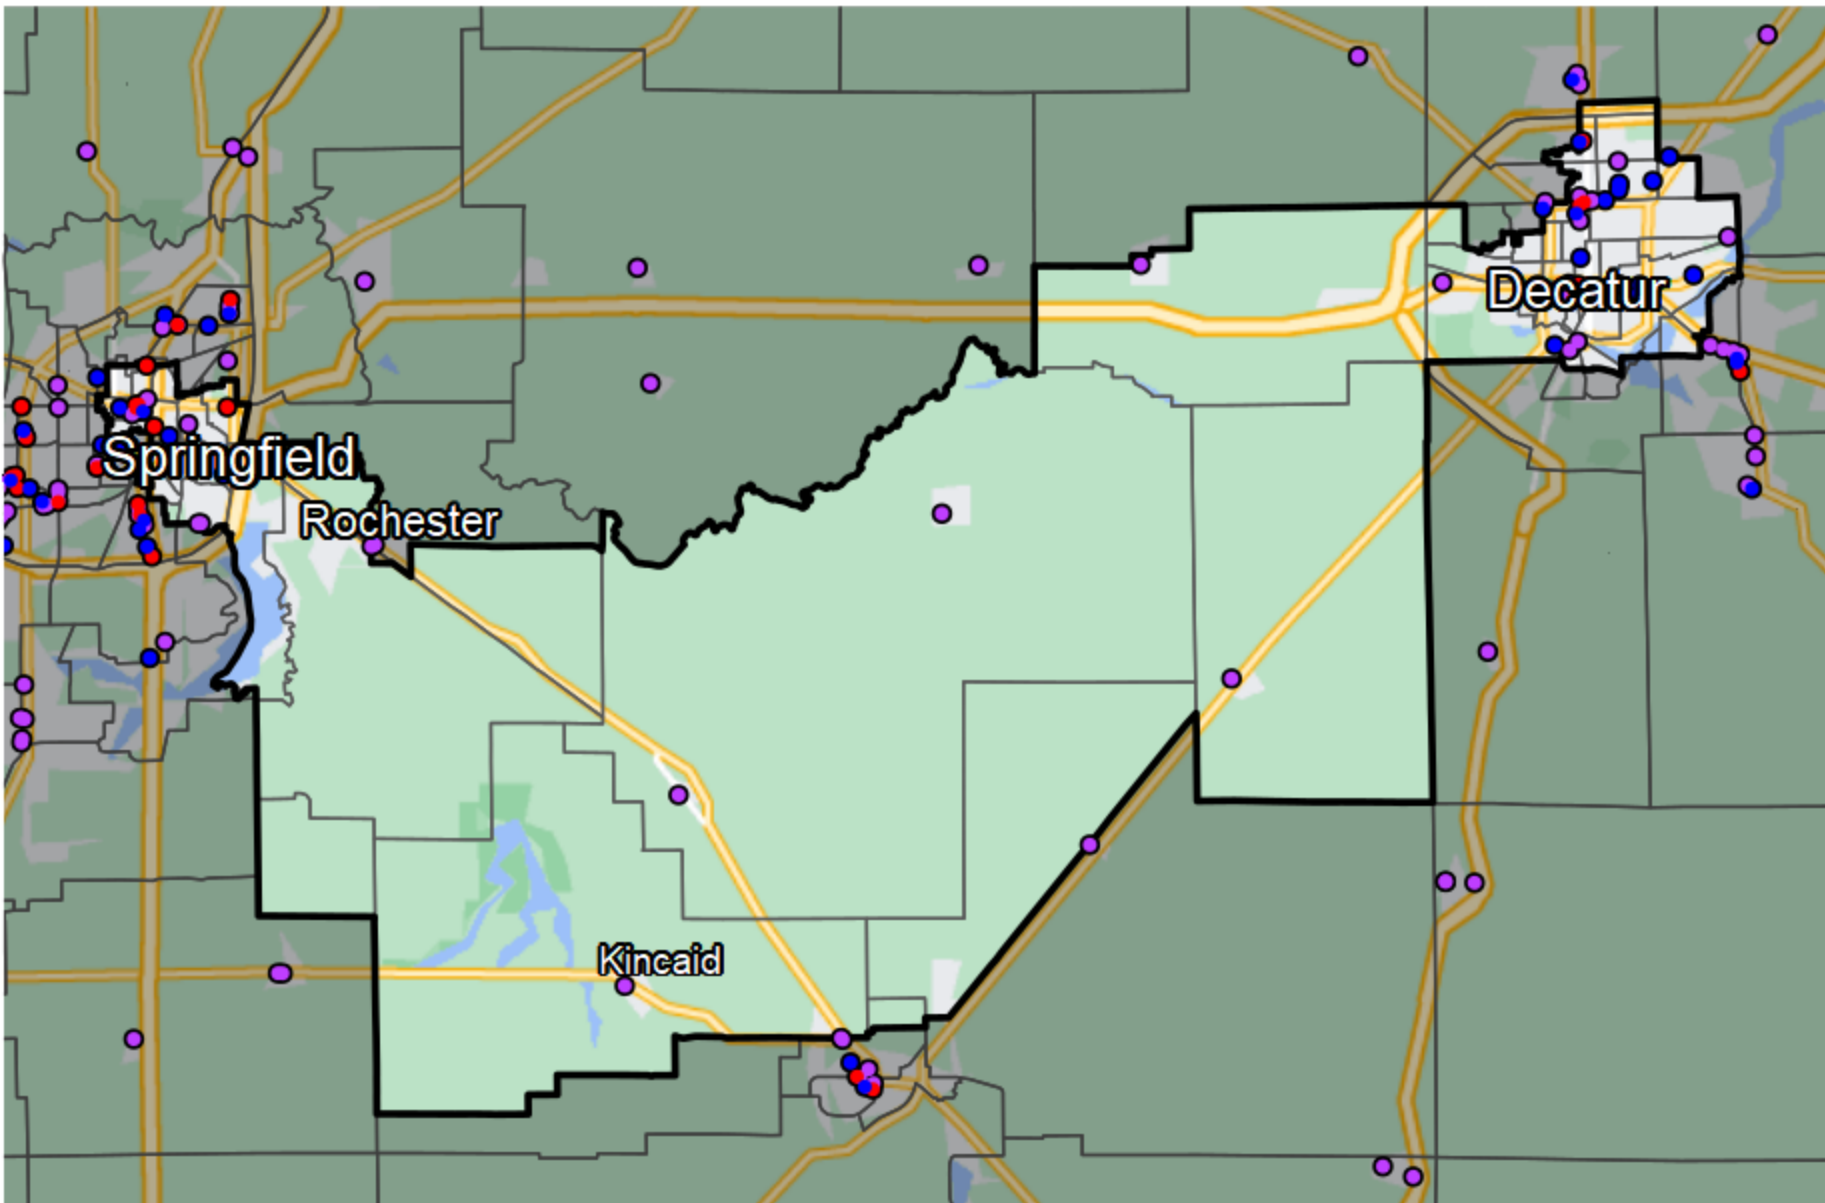

Illinois - State House District 96

Banking Desert

No Branches within 10 Miles of Population Center

Financial Institutions

- Bank: 27
- Bank, Out-of-State: 11
- Credit Union: 20
- Credit Union, Out-of-State: 0