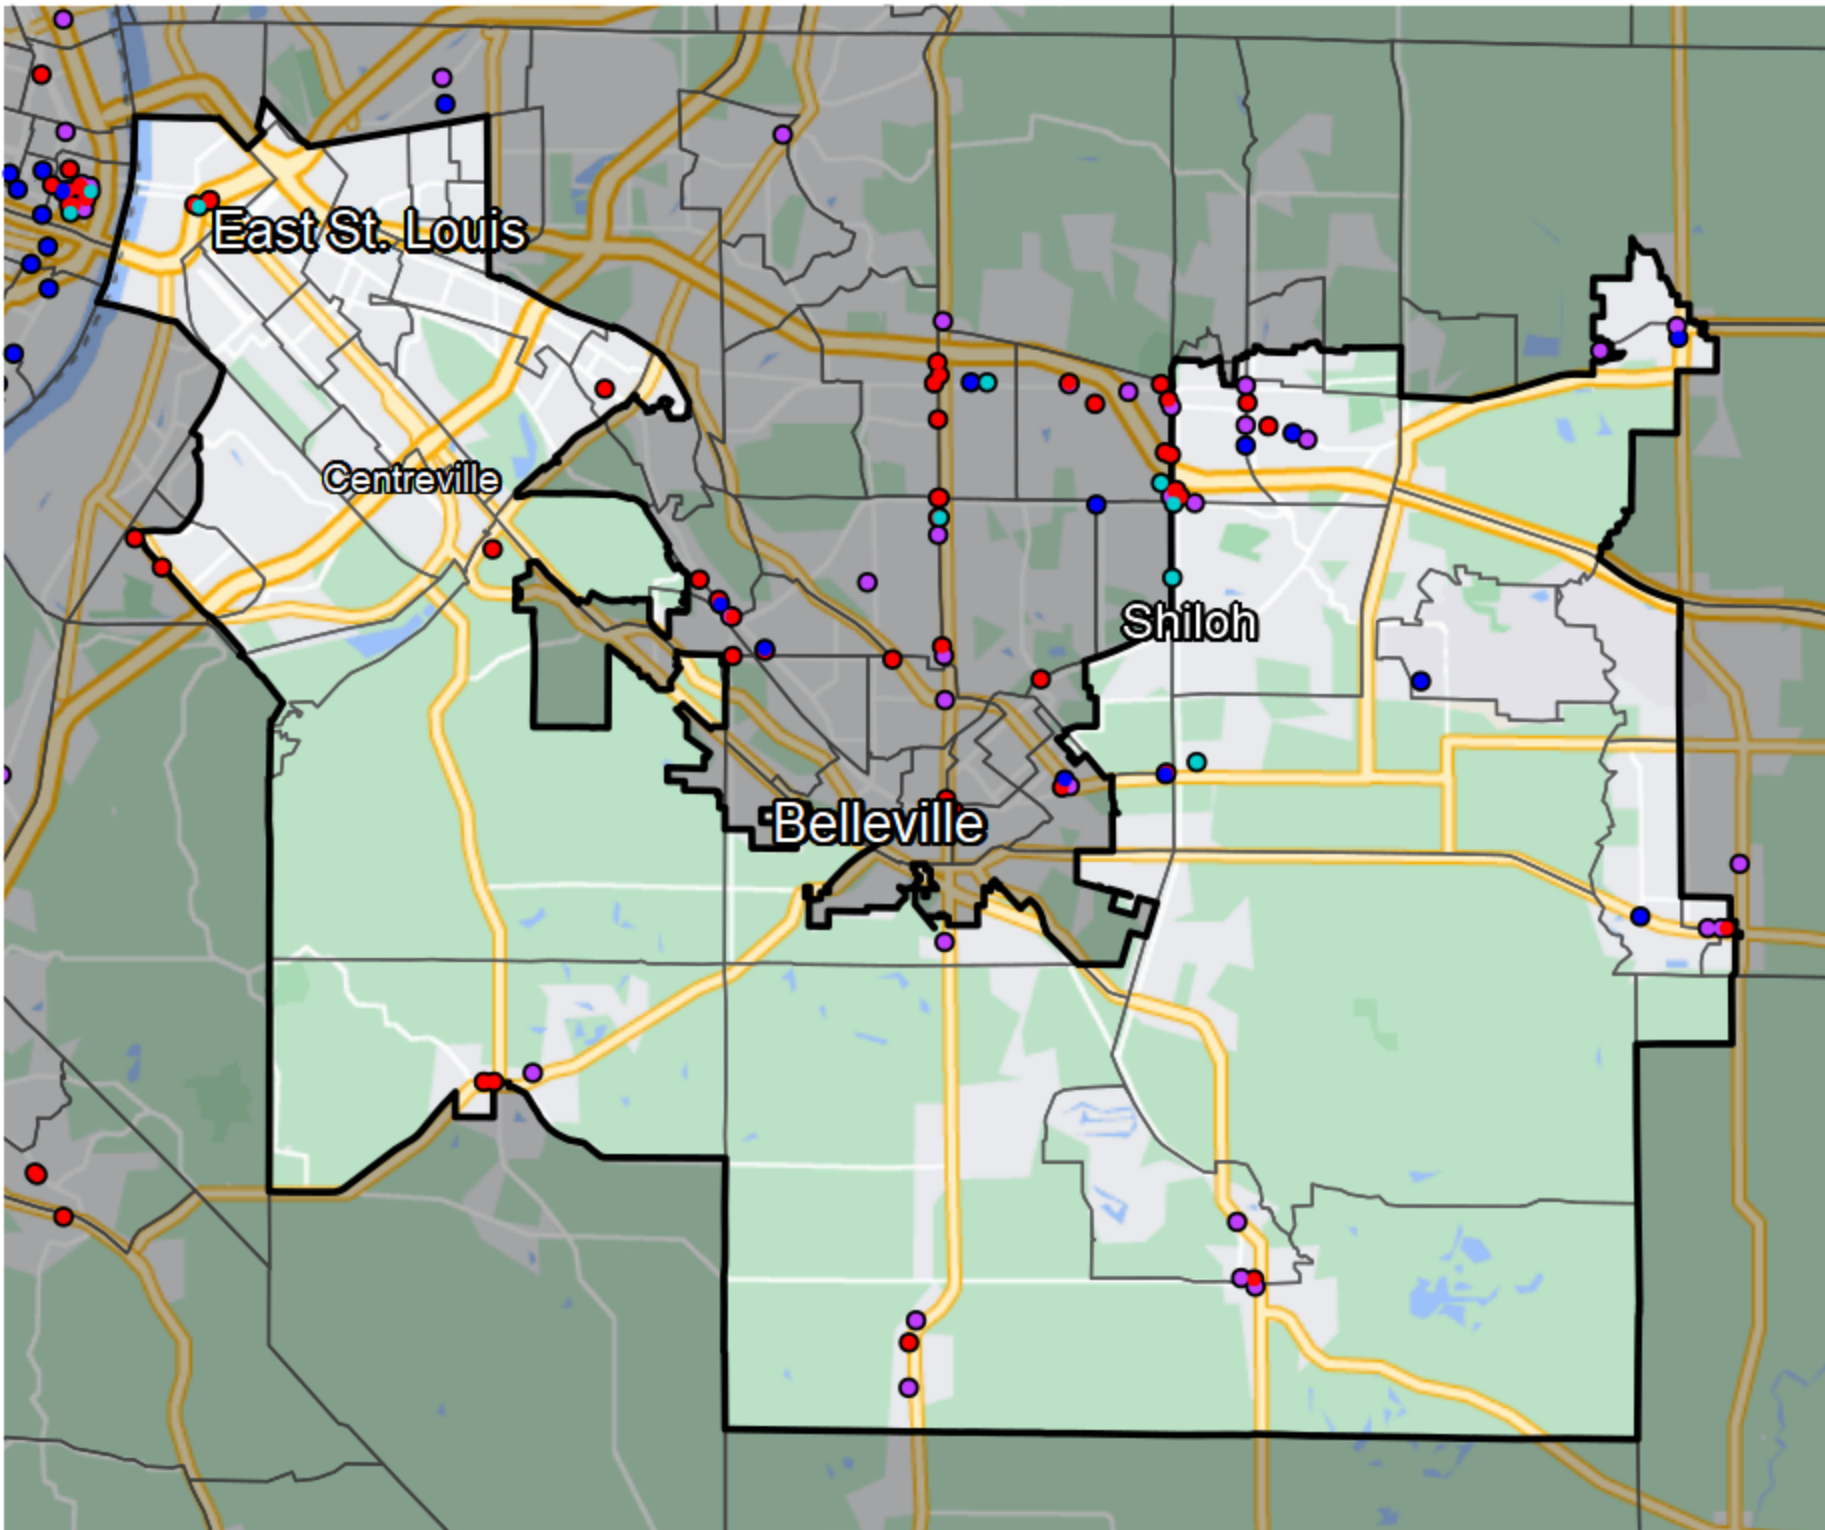

Illinois - State House District 114

Banking Desert
No Branches within 10 Miles
of Population Center

Financial Institutions
Bank: 14
Bank, Out-of-State: 16
Credit Union: 6
Credit Union, Out-of-State: 4