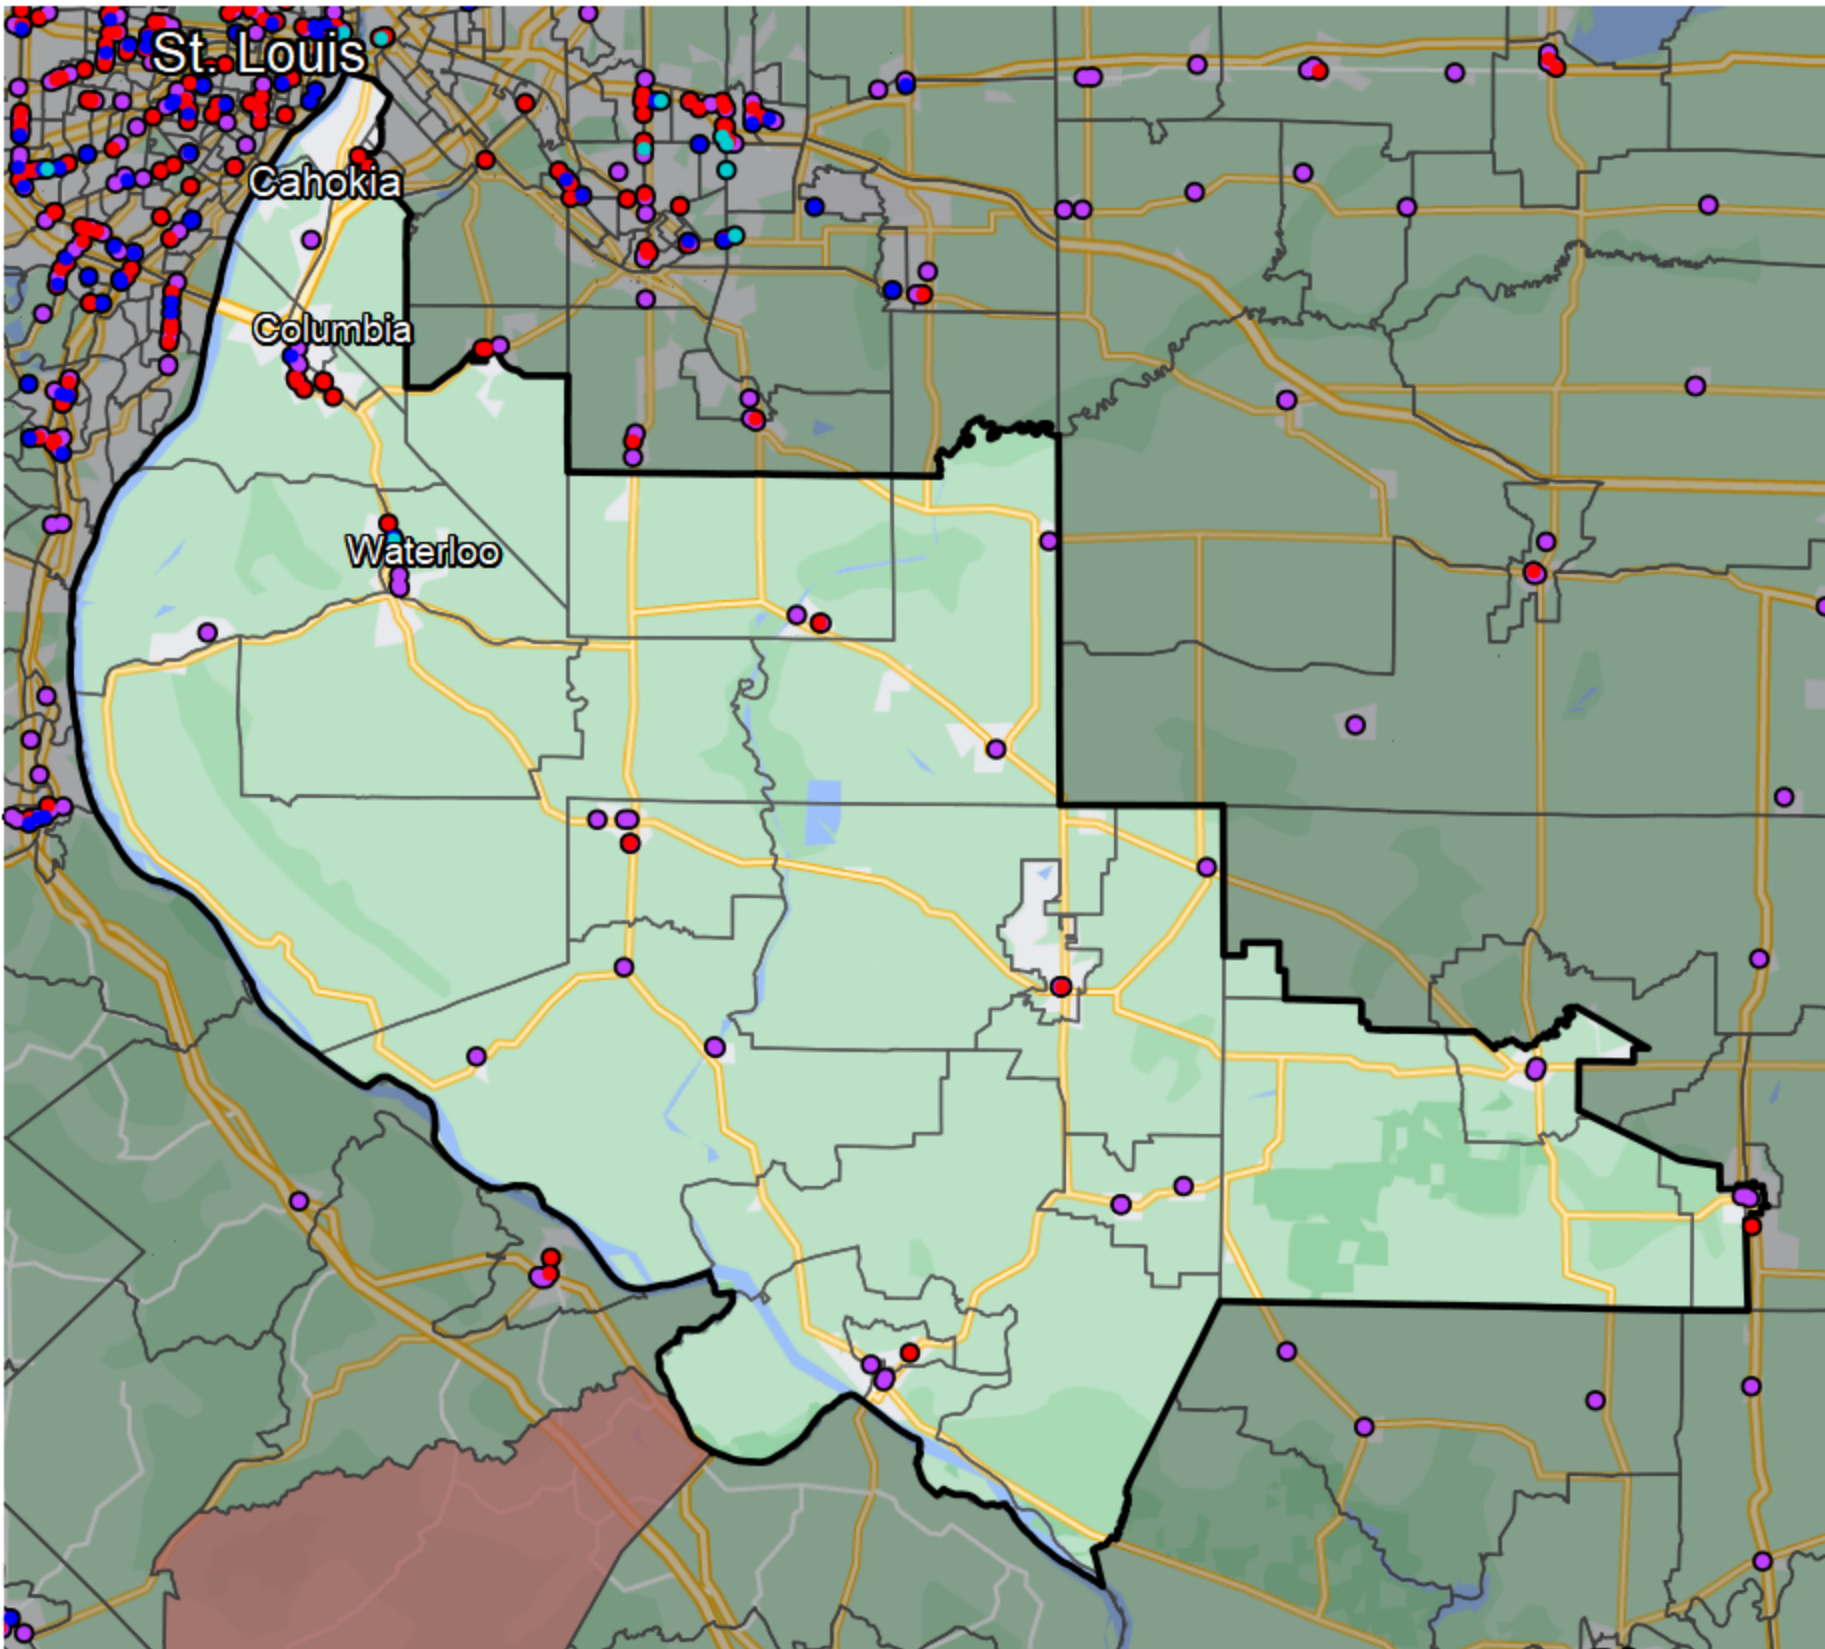

Illinois - State House District 116

Banking Desert
No Branches within 10 Miles of Population Center

Financial Institutions

- Bank: 40
- Bank, Out-of-State: 14
- Credit Union: 2
- Credit Union, Out-of-State: 1