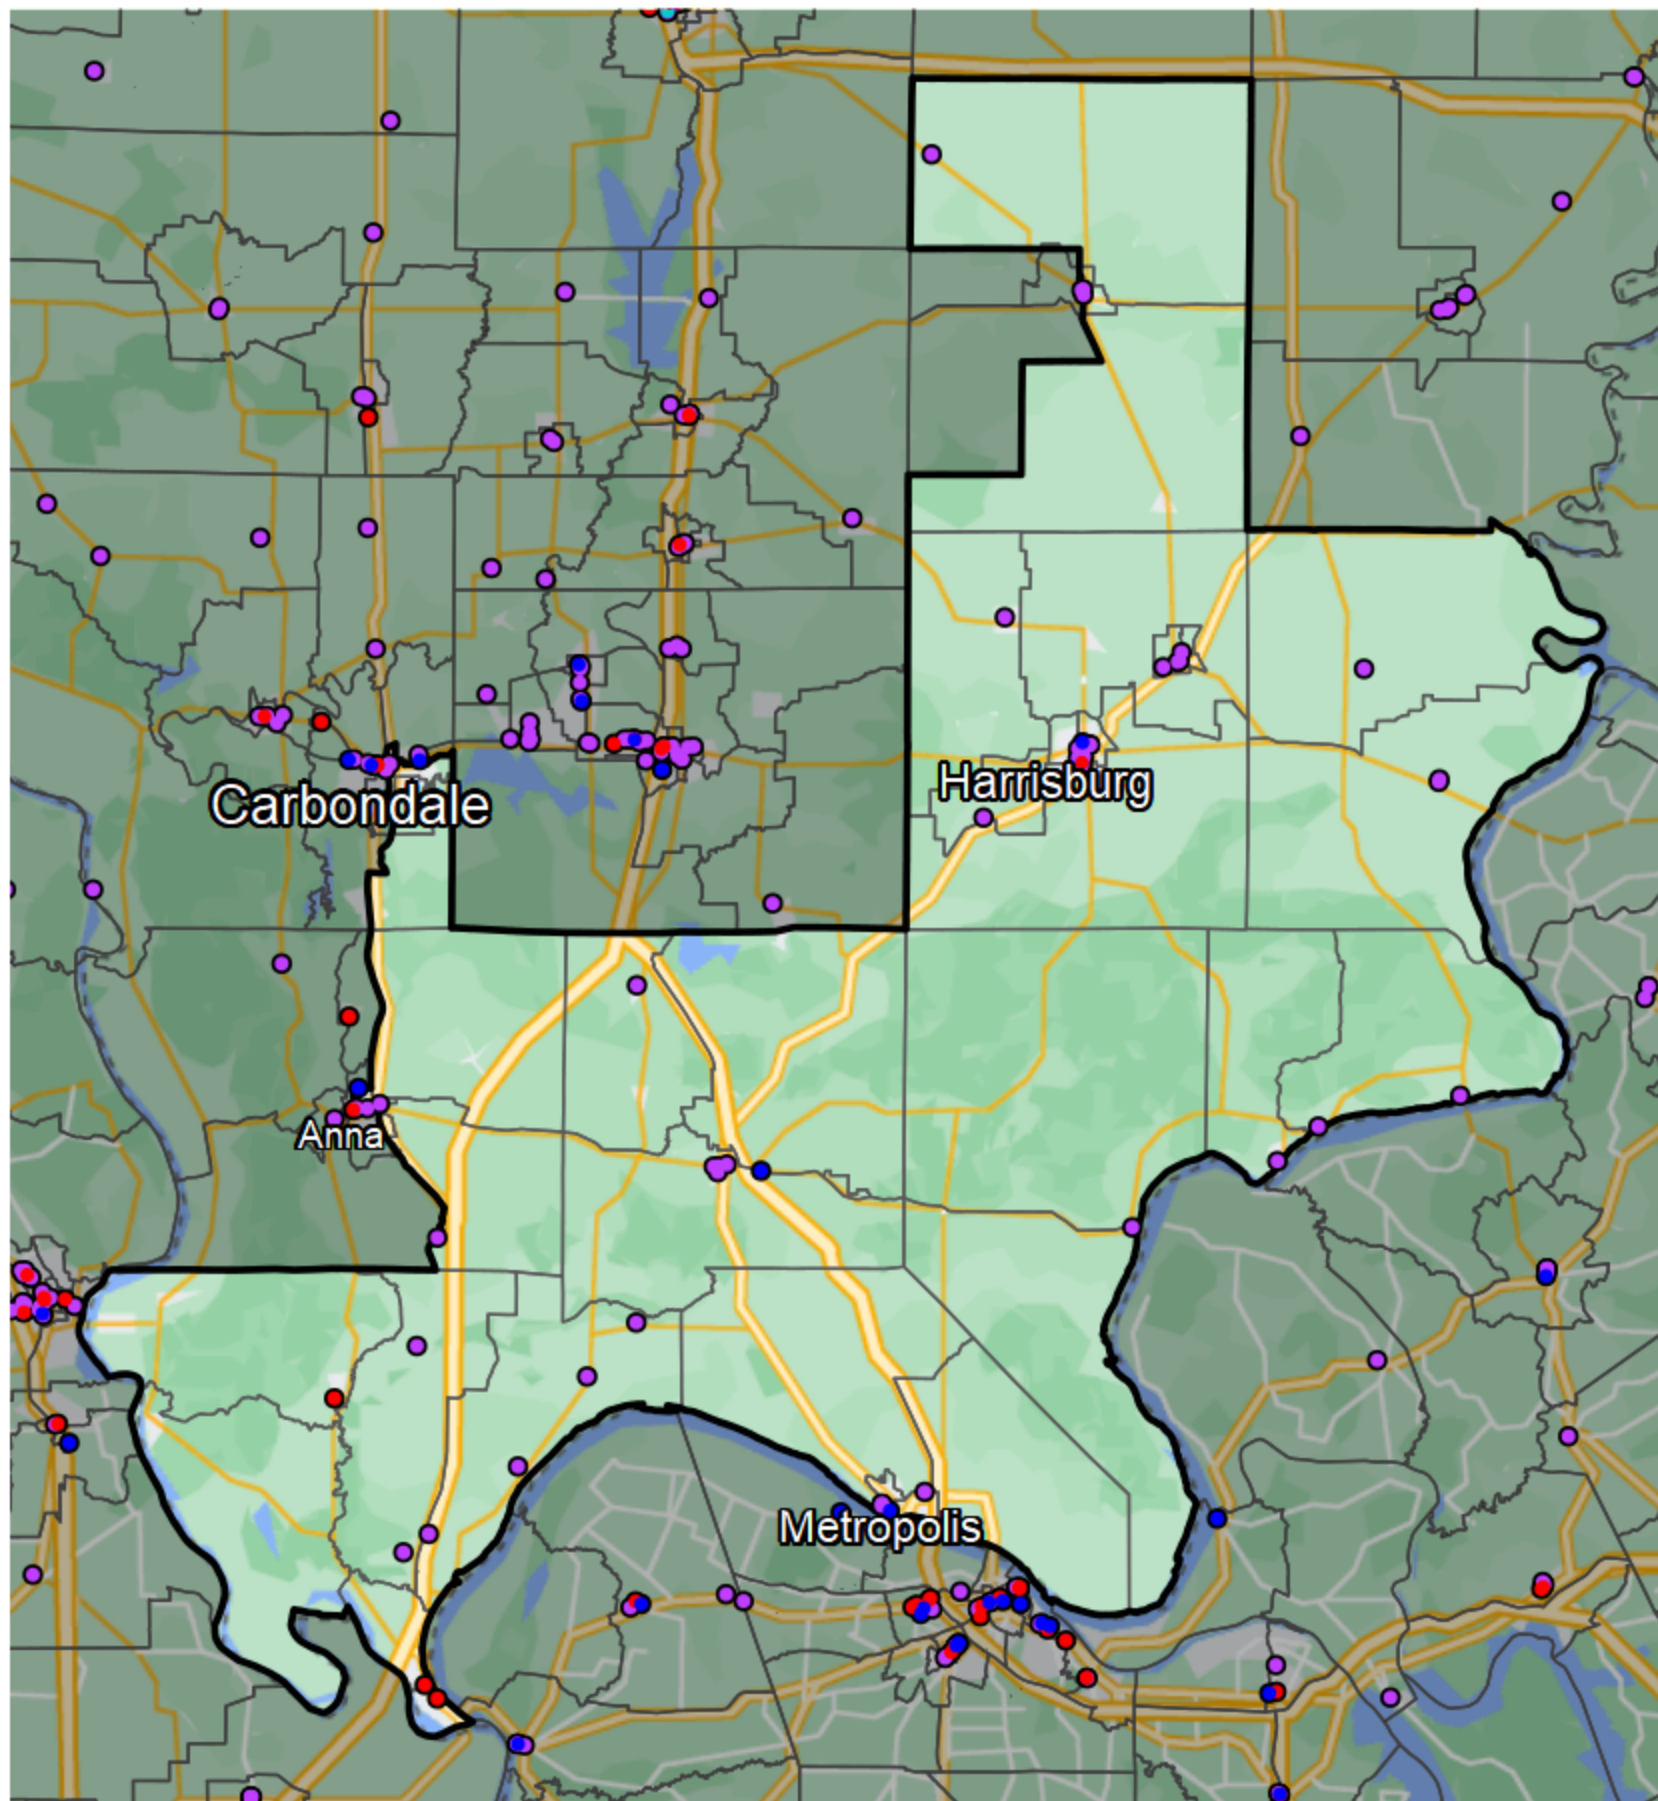

Illinois - State House District 118

Banking Desert

■ No Branches within 10 Miles of Population Center

Financial Institutions

- Bank: 45
- Bank, Out-of-State: 4
- Credit Union: 3
- Credit Union, Out-of-State: 0