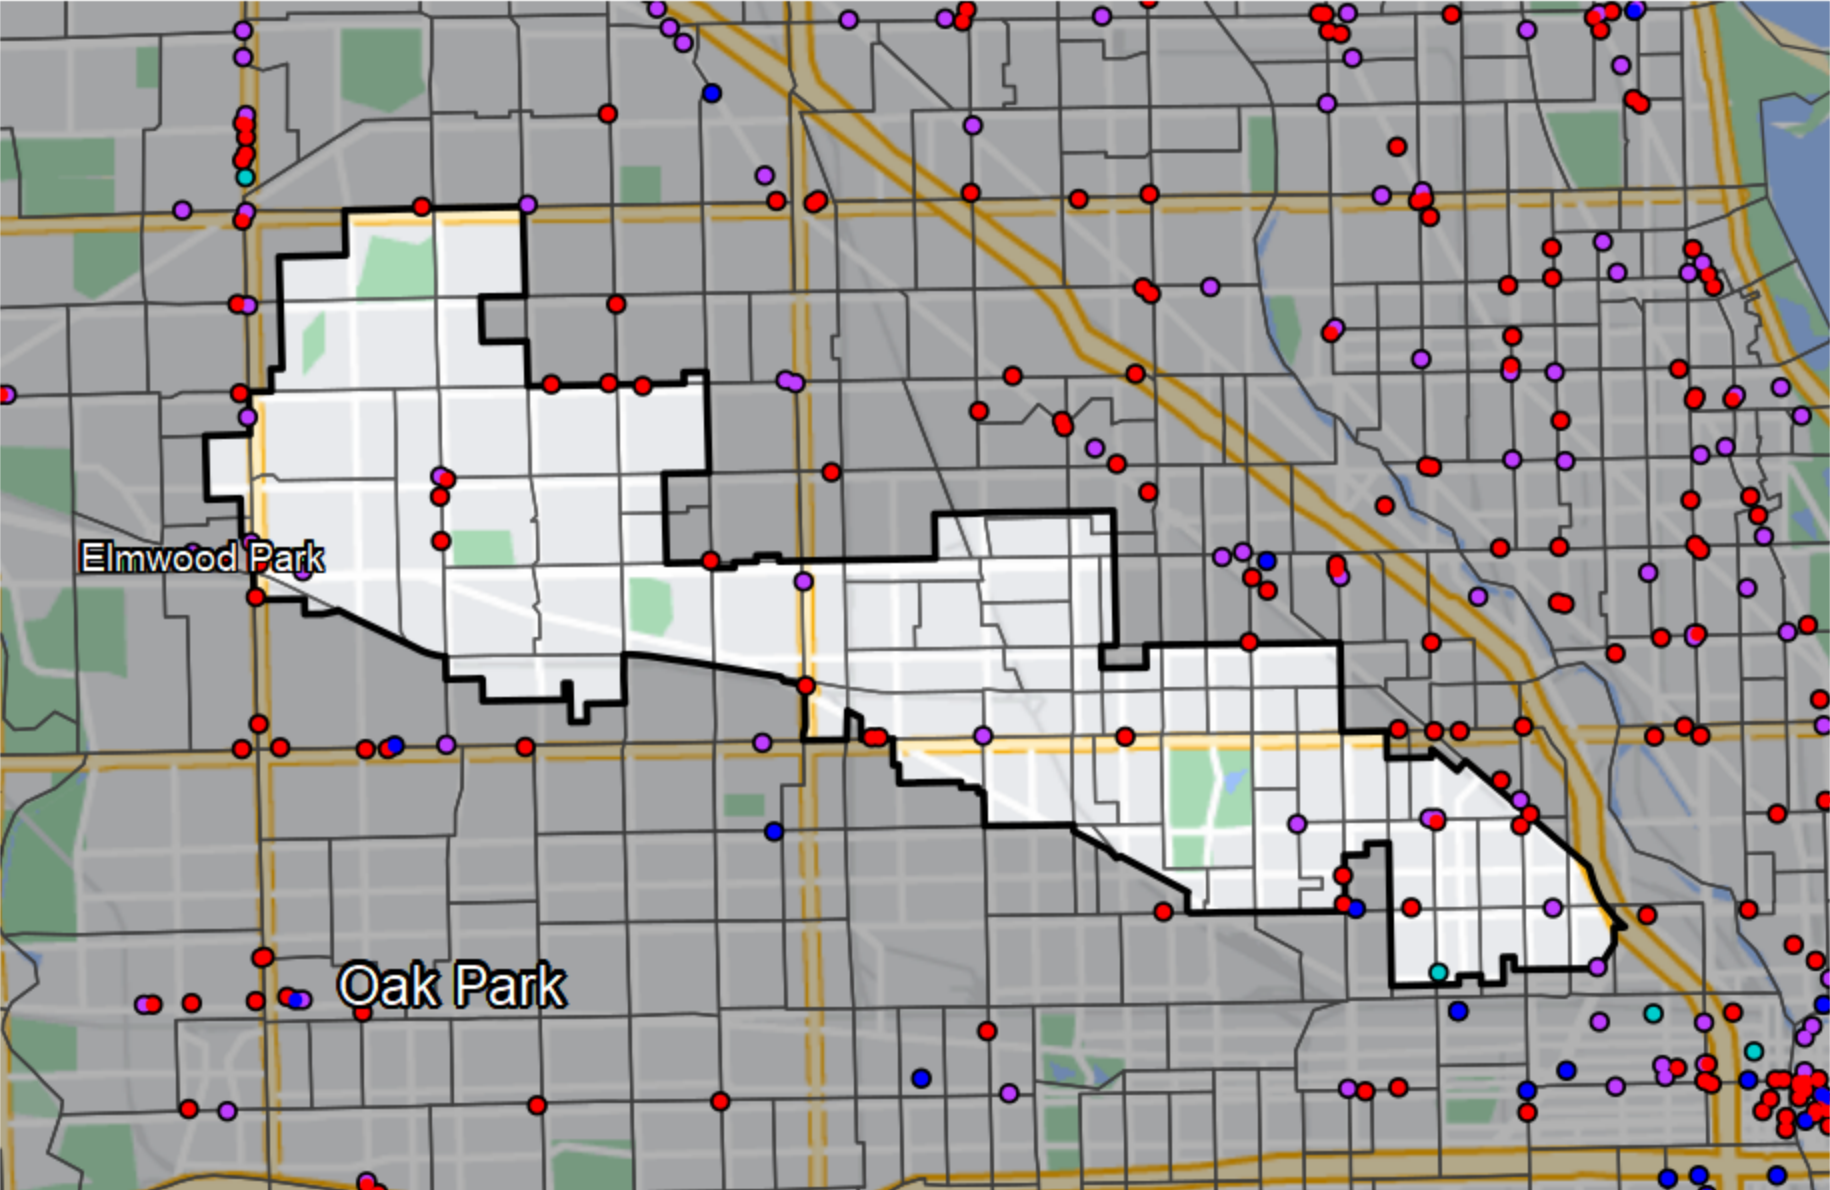

Illinois - State Senate District 2

Banking Desert
No Branches within 10 Miles of Population Center

Financial Institutions
Bank: 9
Bank, Out-of-State: 15
Credit Union: 0
Credit Union, Out-of-State: 1

Sources: NCUA, FDIC, UW-Madison Population Lab, CDFI, US Census, Google Maps, CUNA