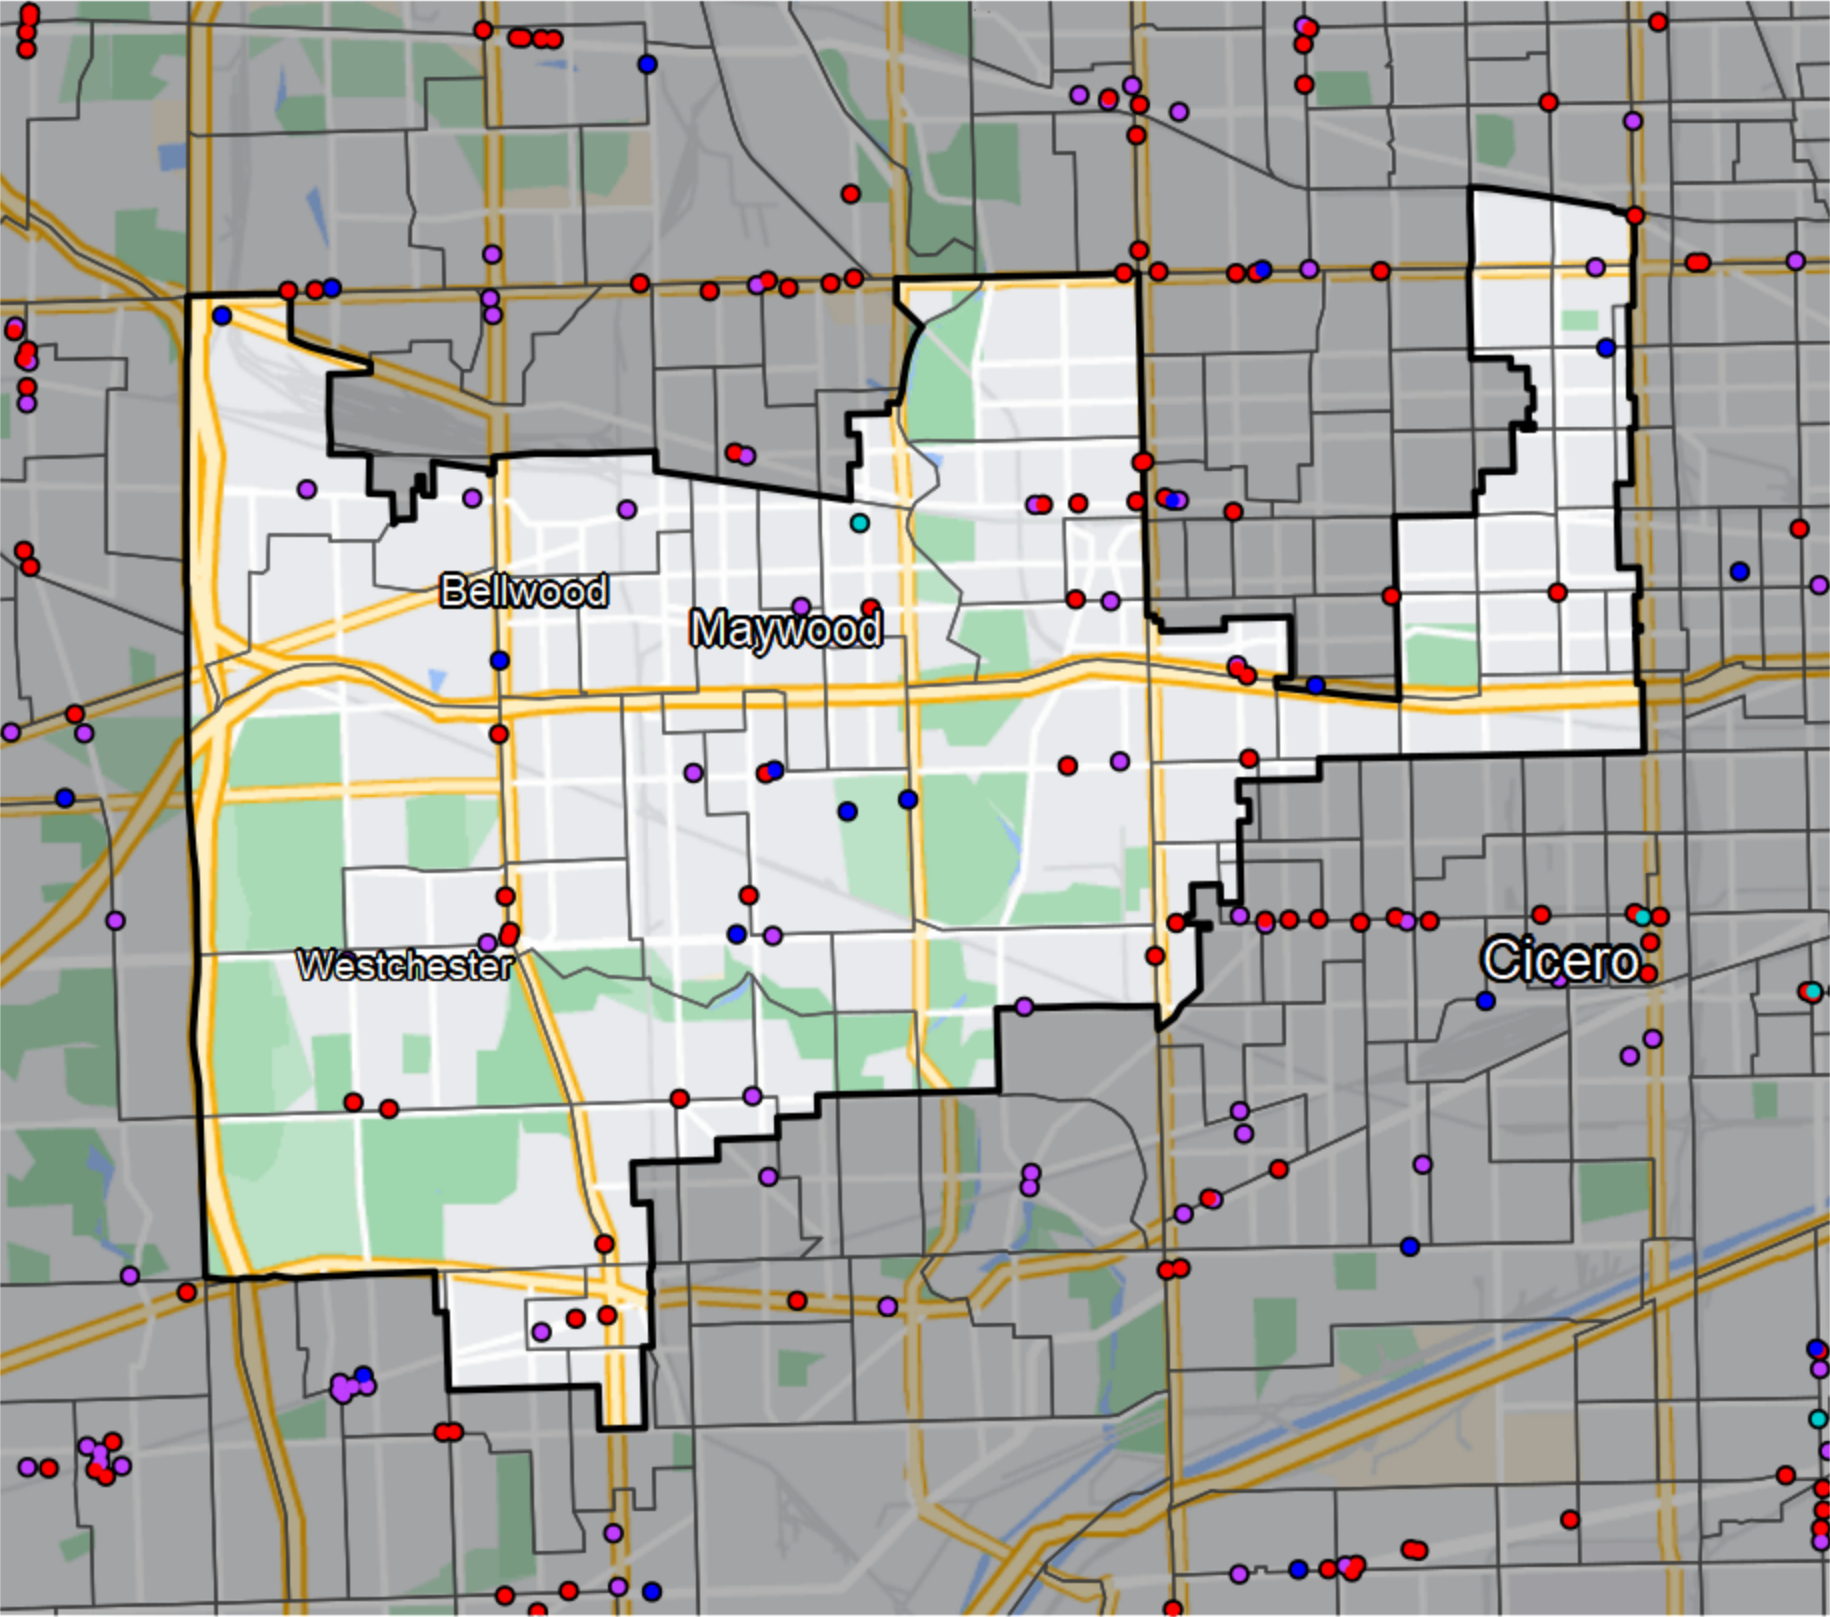

Illinois - State Senate District 4

Banking Desert
No Branches within 10 Miles of Population Center

Financial Institutions

- Bank: 16
- Bank, Out-of-State: 25
- Credit Union: 7
- Credit Union, Out-of-State: 1

Sources: NCUA, FDIC, UW-Madison Population Lab, CDFI, US Census, Google Maps, CUNA