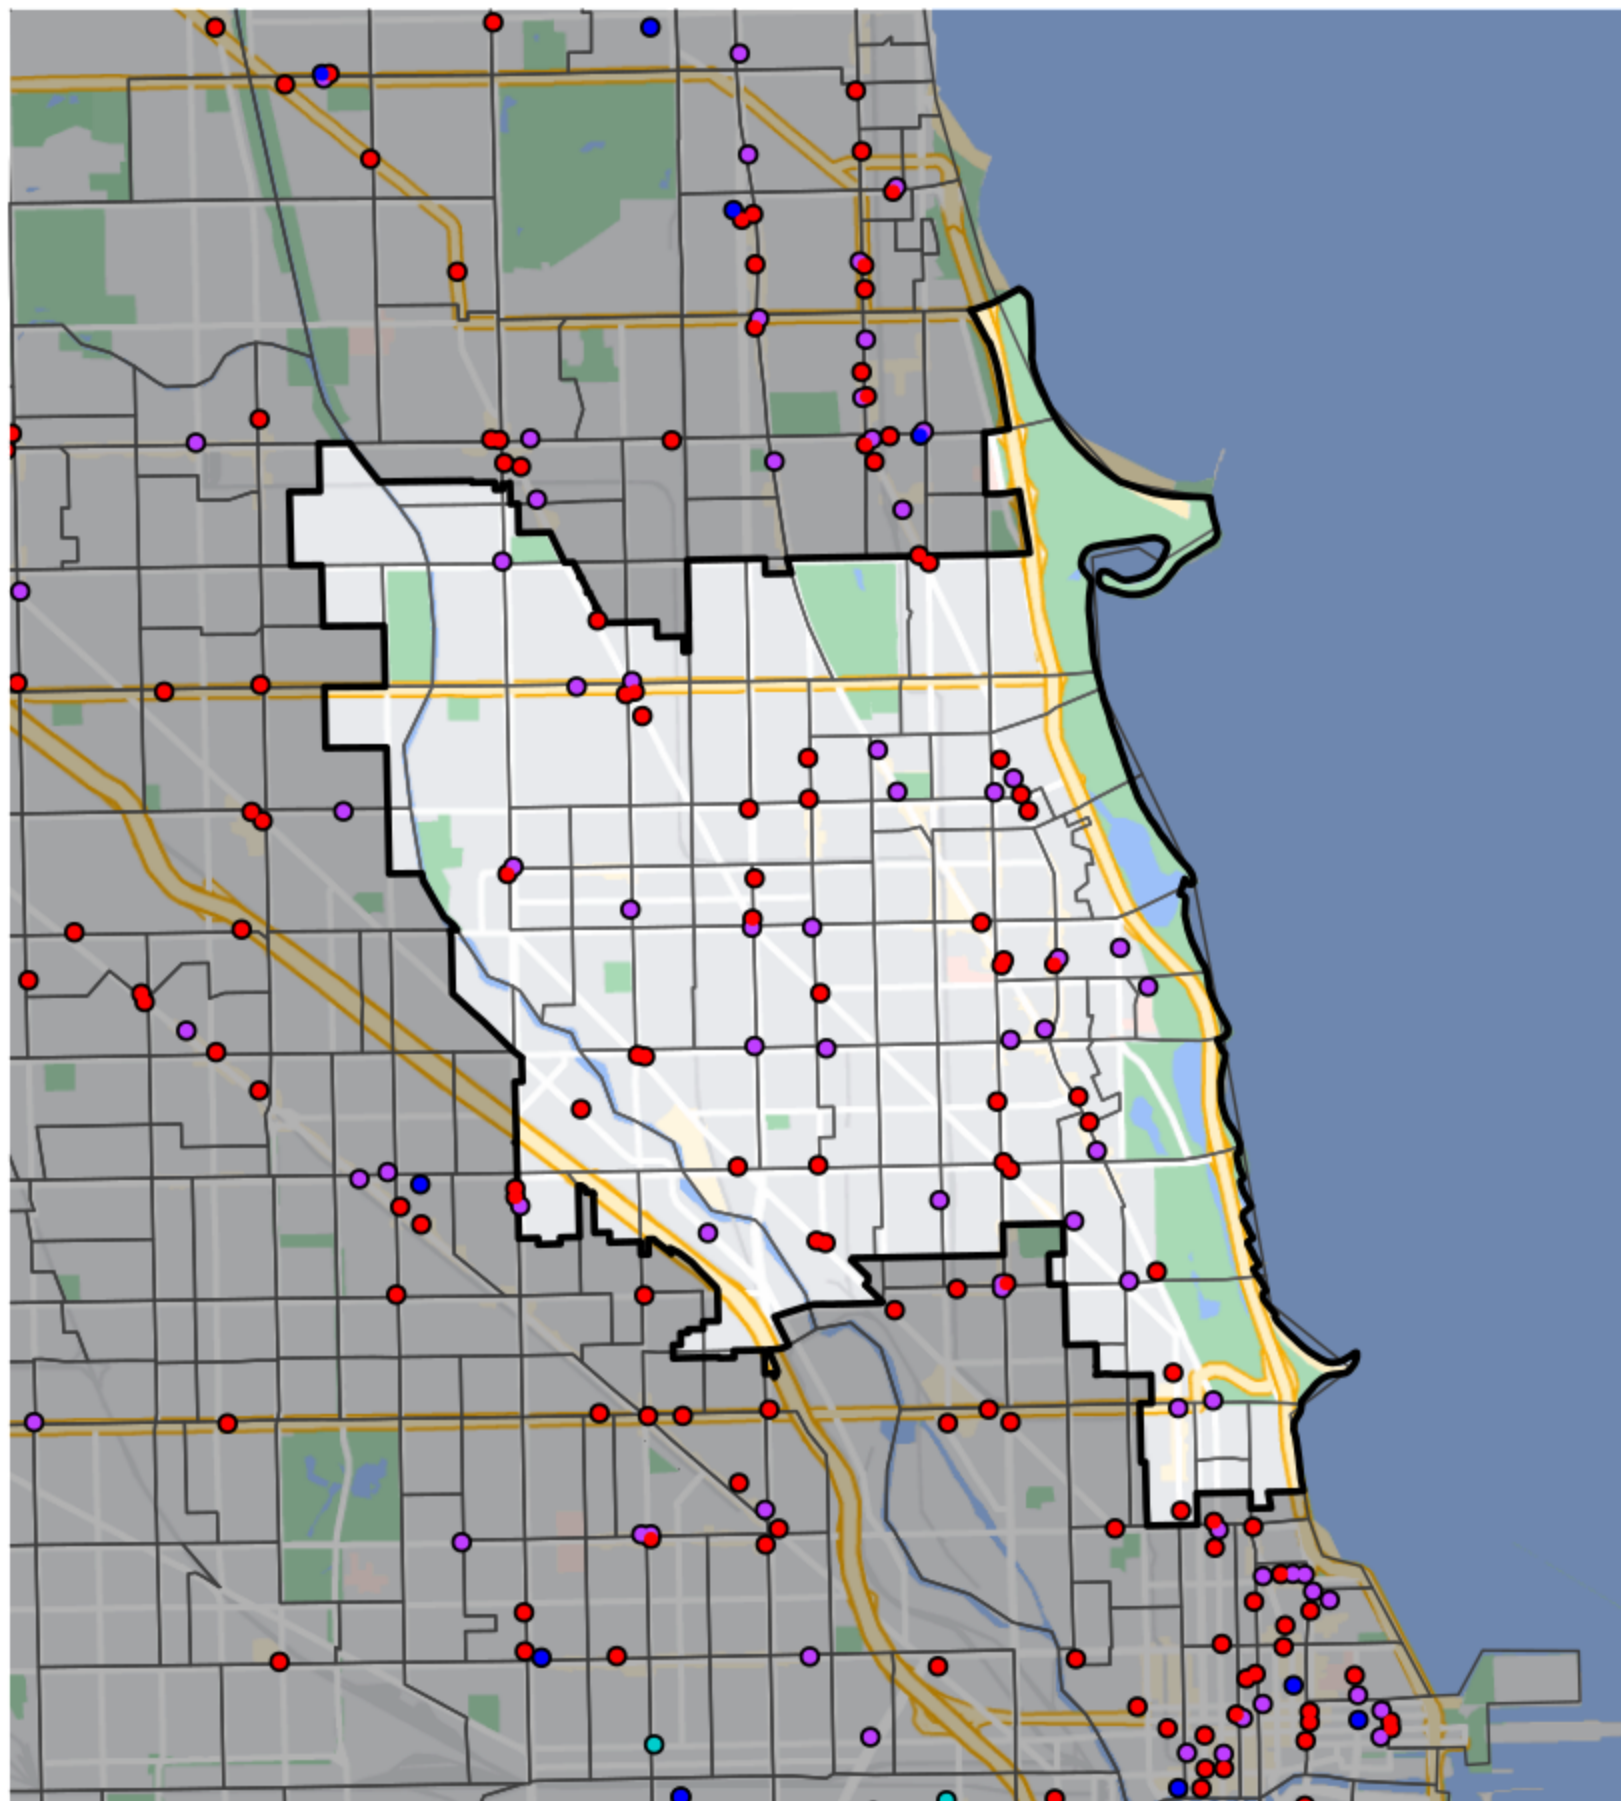

Illinois - State Senate District 6

Banking Desert

■ No Branches within 10 Miles of Population Center

Financial Institutions

- Bank: 26
- Bank, Out-of-State: 34
- Credit Union: 0
- Credit Union, Out-of-State: 0