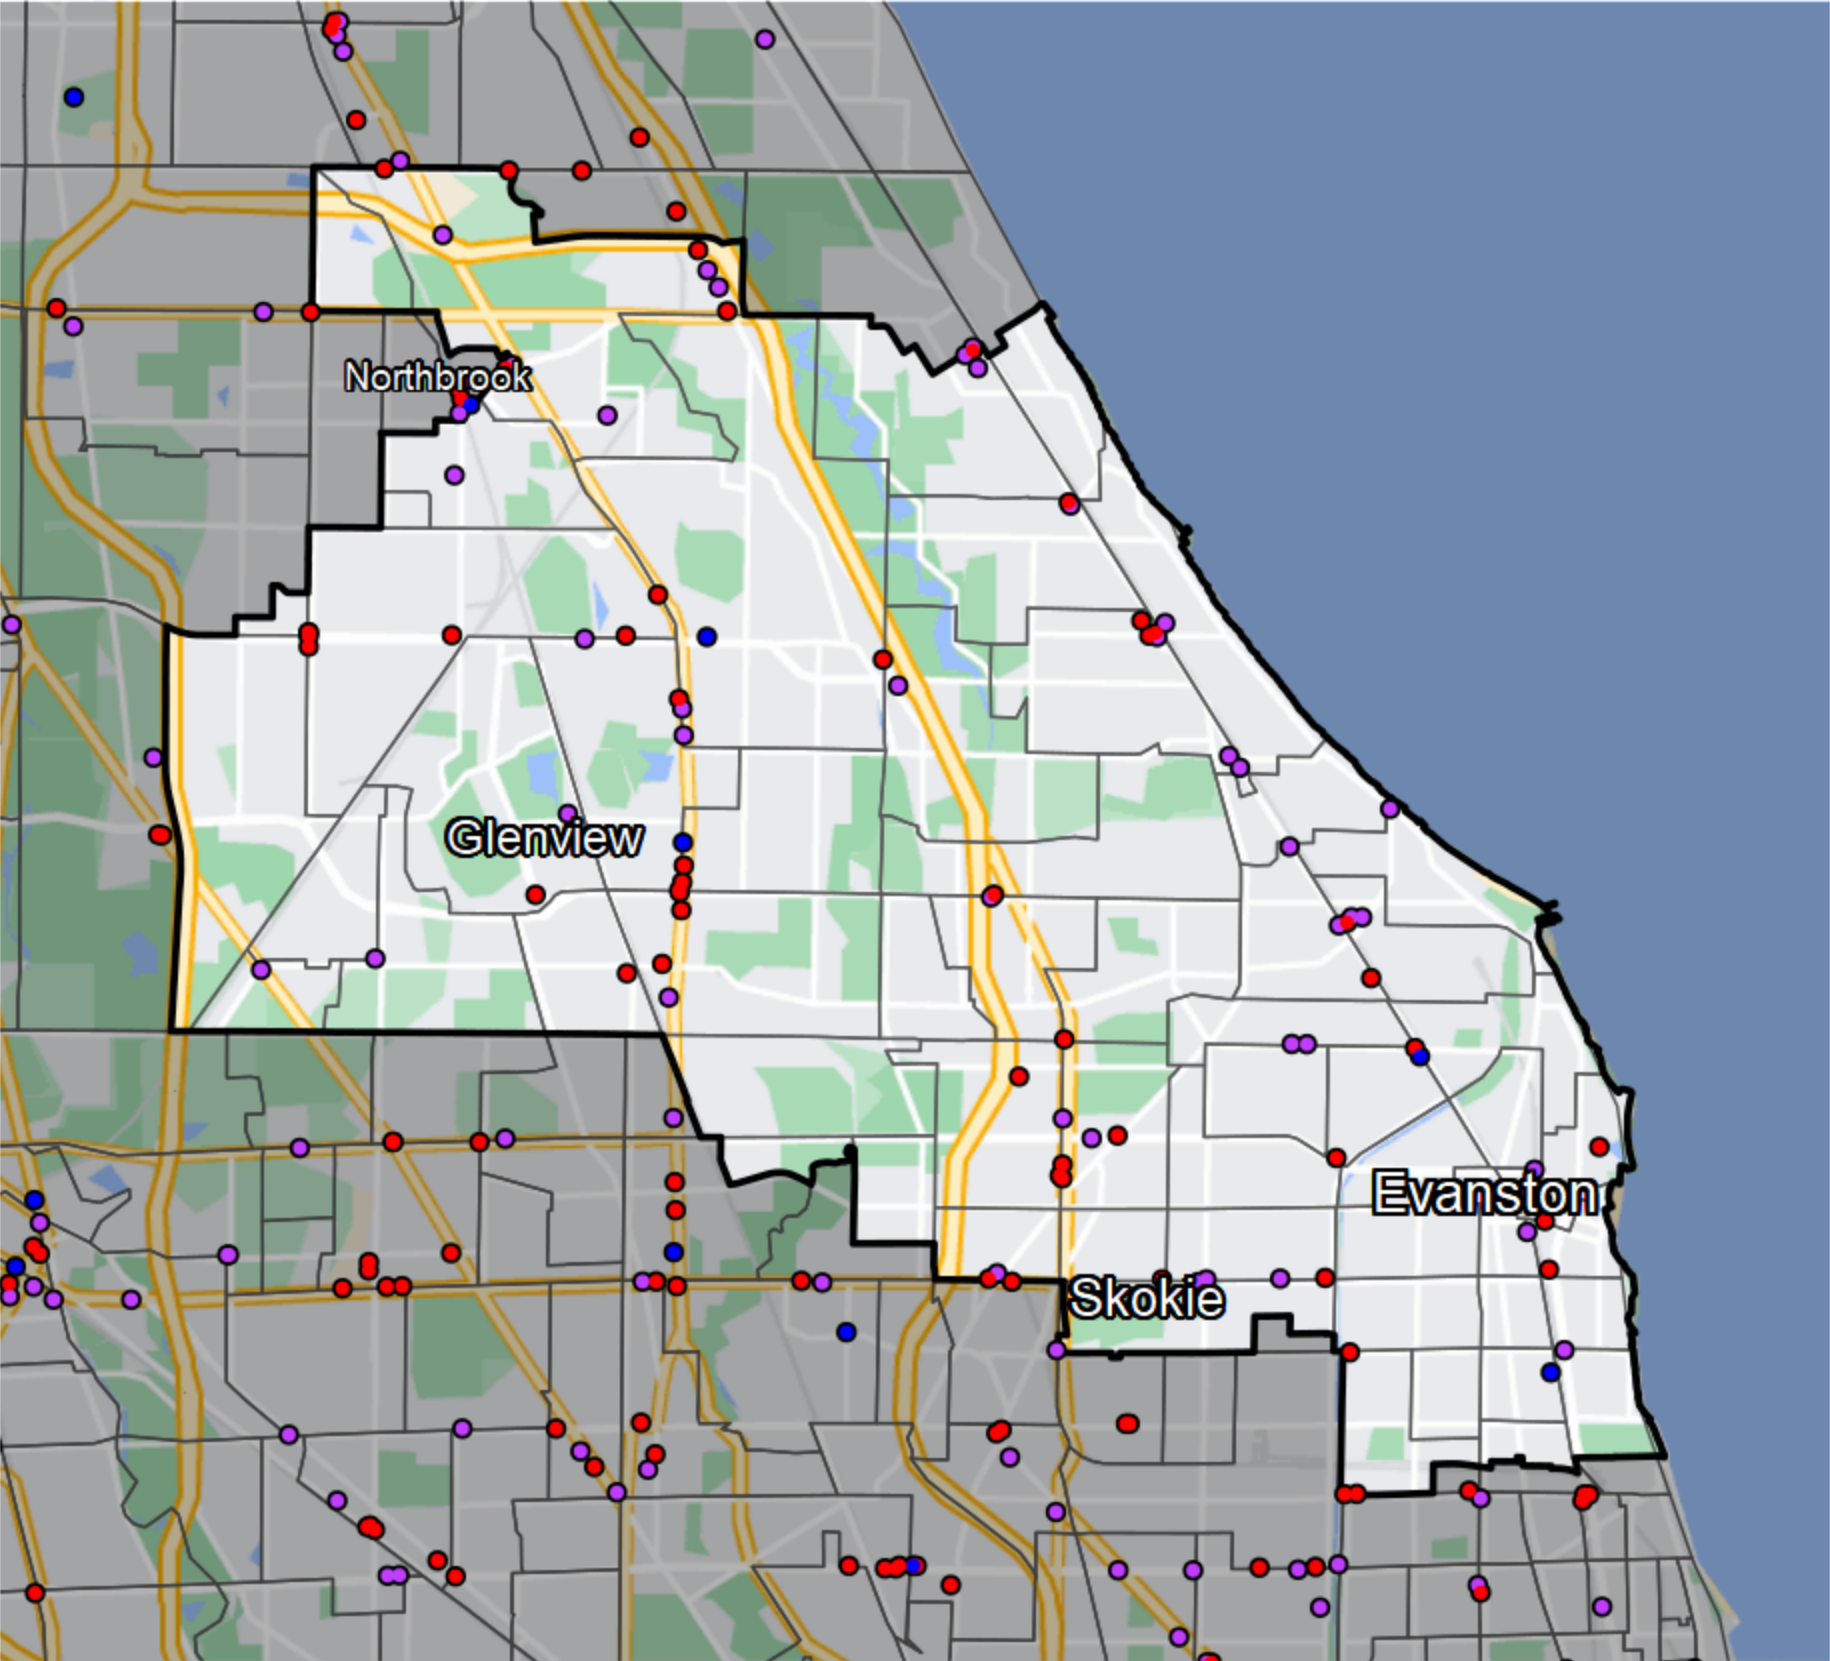

Illinois - State Senate District 9

Banking Desert
No Branches within 10 Miles of Population Center

Financial Institutions

- Bank: 40
- Bank, Out-of-State: 47
- Credit Union: 5
- Credit Union, Out-of-State: 0

Sources: NCUA, FDIC, UW-Madison Population Lab, CDFI, US Census, Google Maps, CUNA