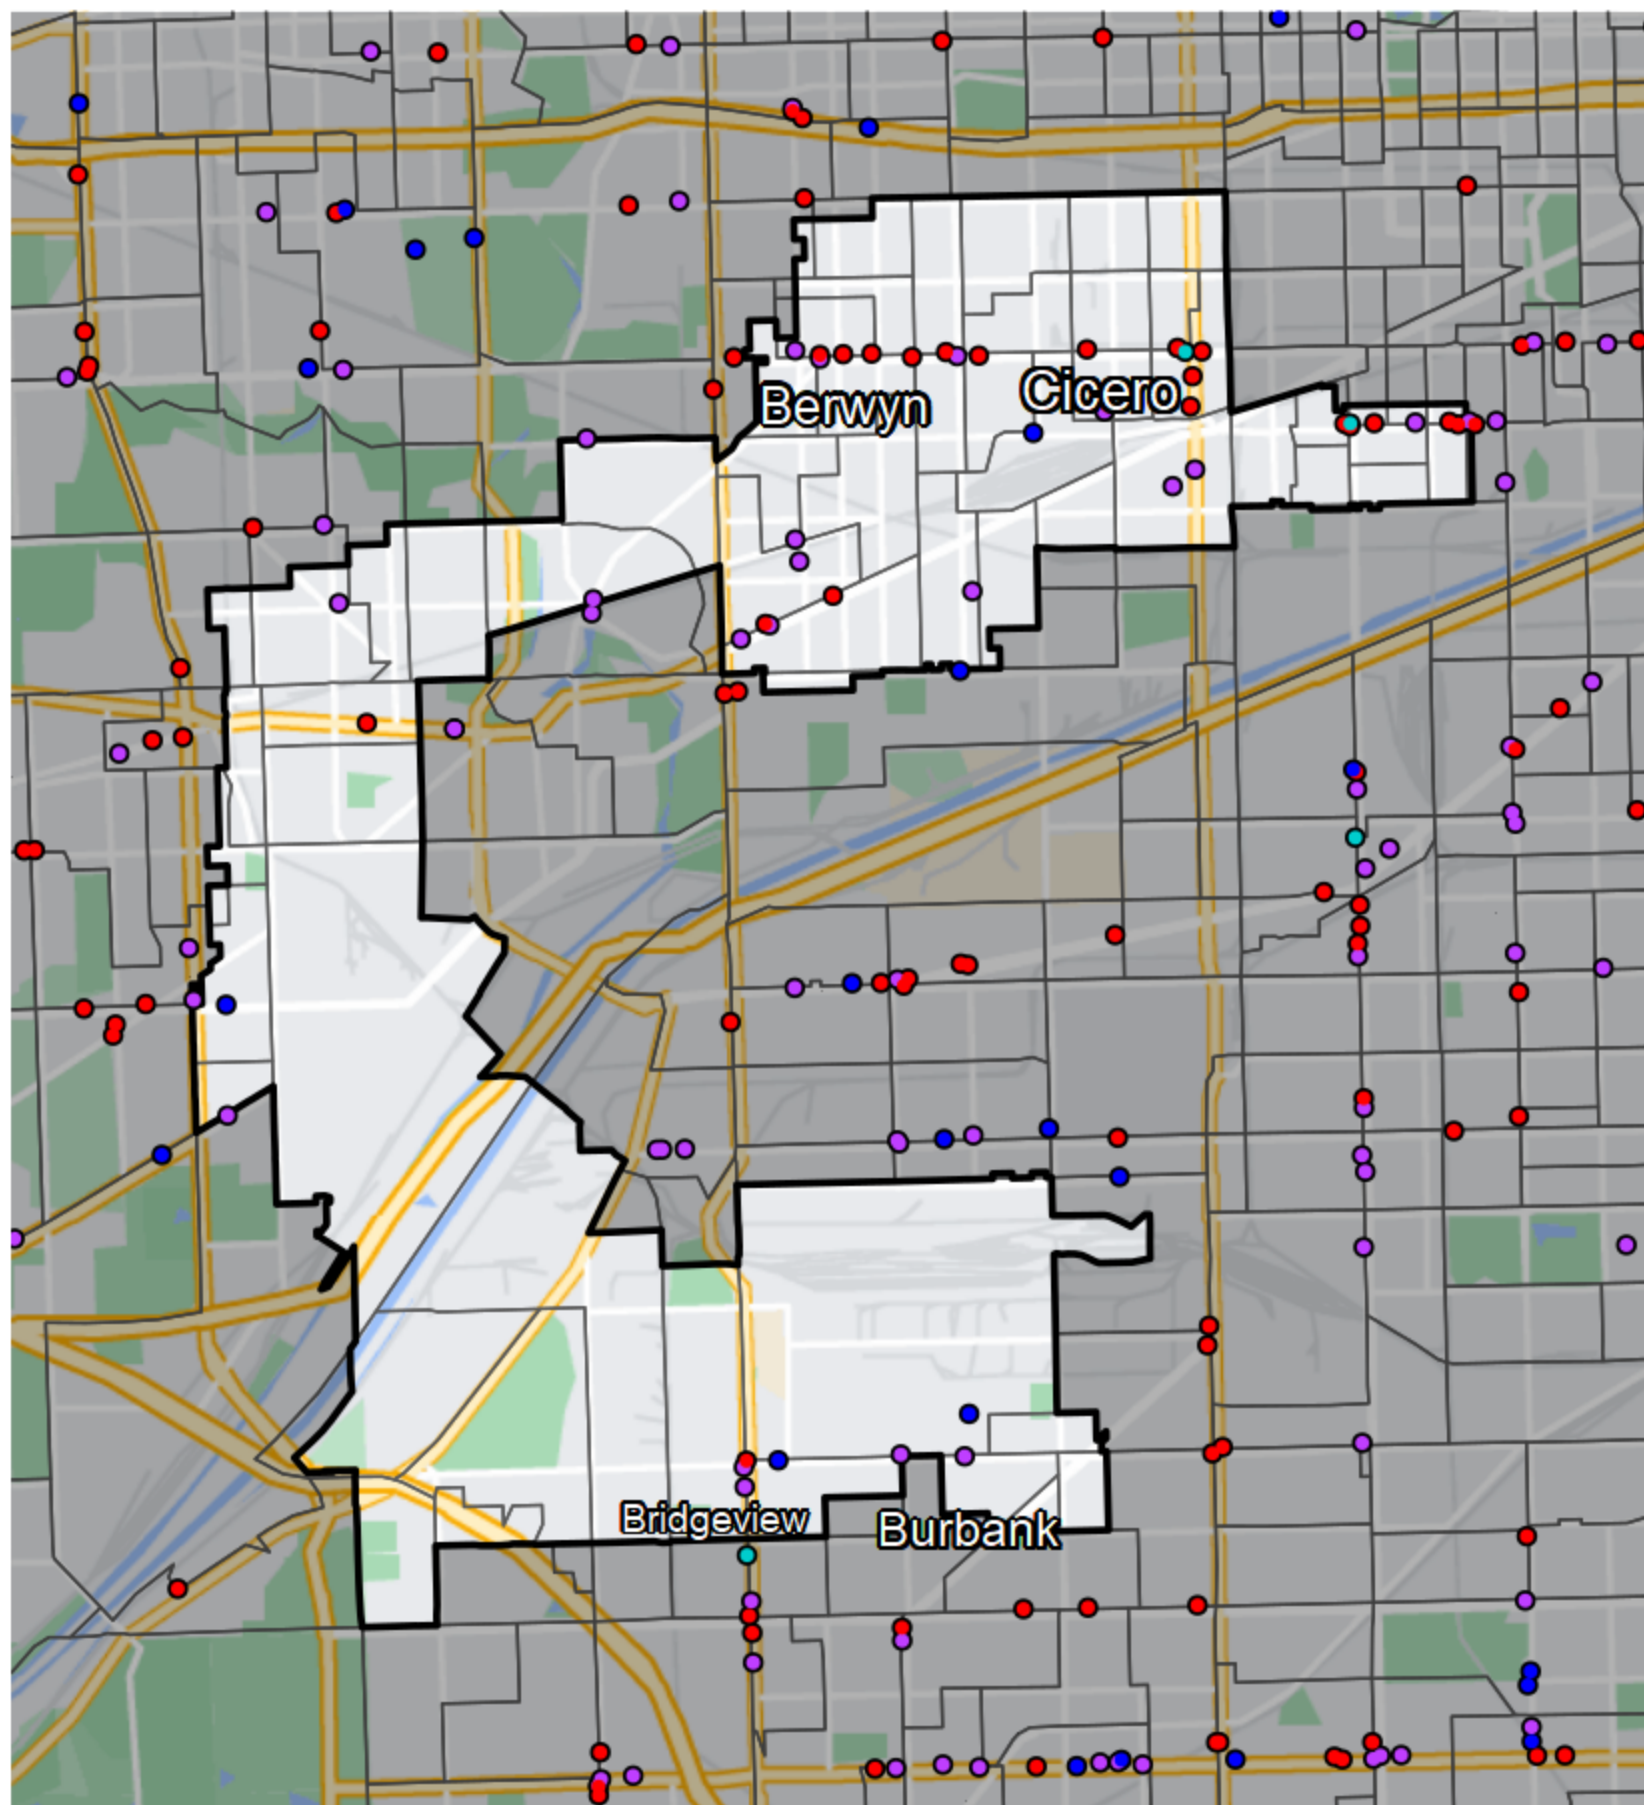

# Illinois - State Senate District 12

## Banking Desert

No Branches within 10 Miles of Population Center

## Financial Institutions

- Bank: 19
- Bank, Out-of-State: 20
- Credit Union: 4
- Credit Union, Out-of-State: 2