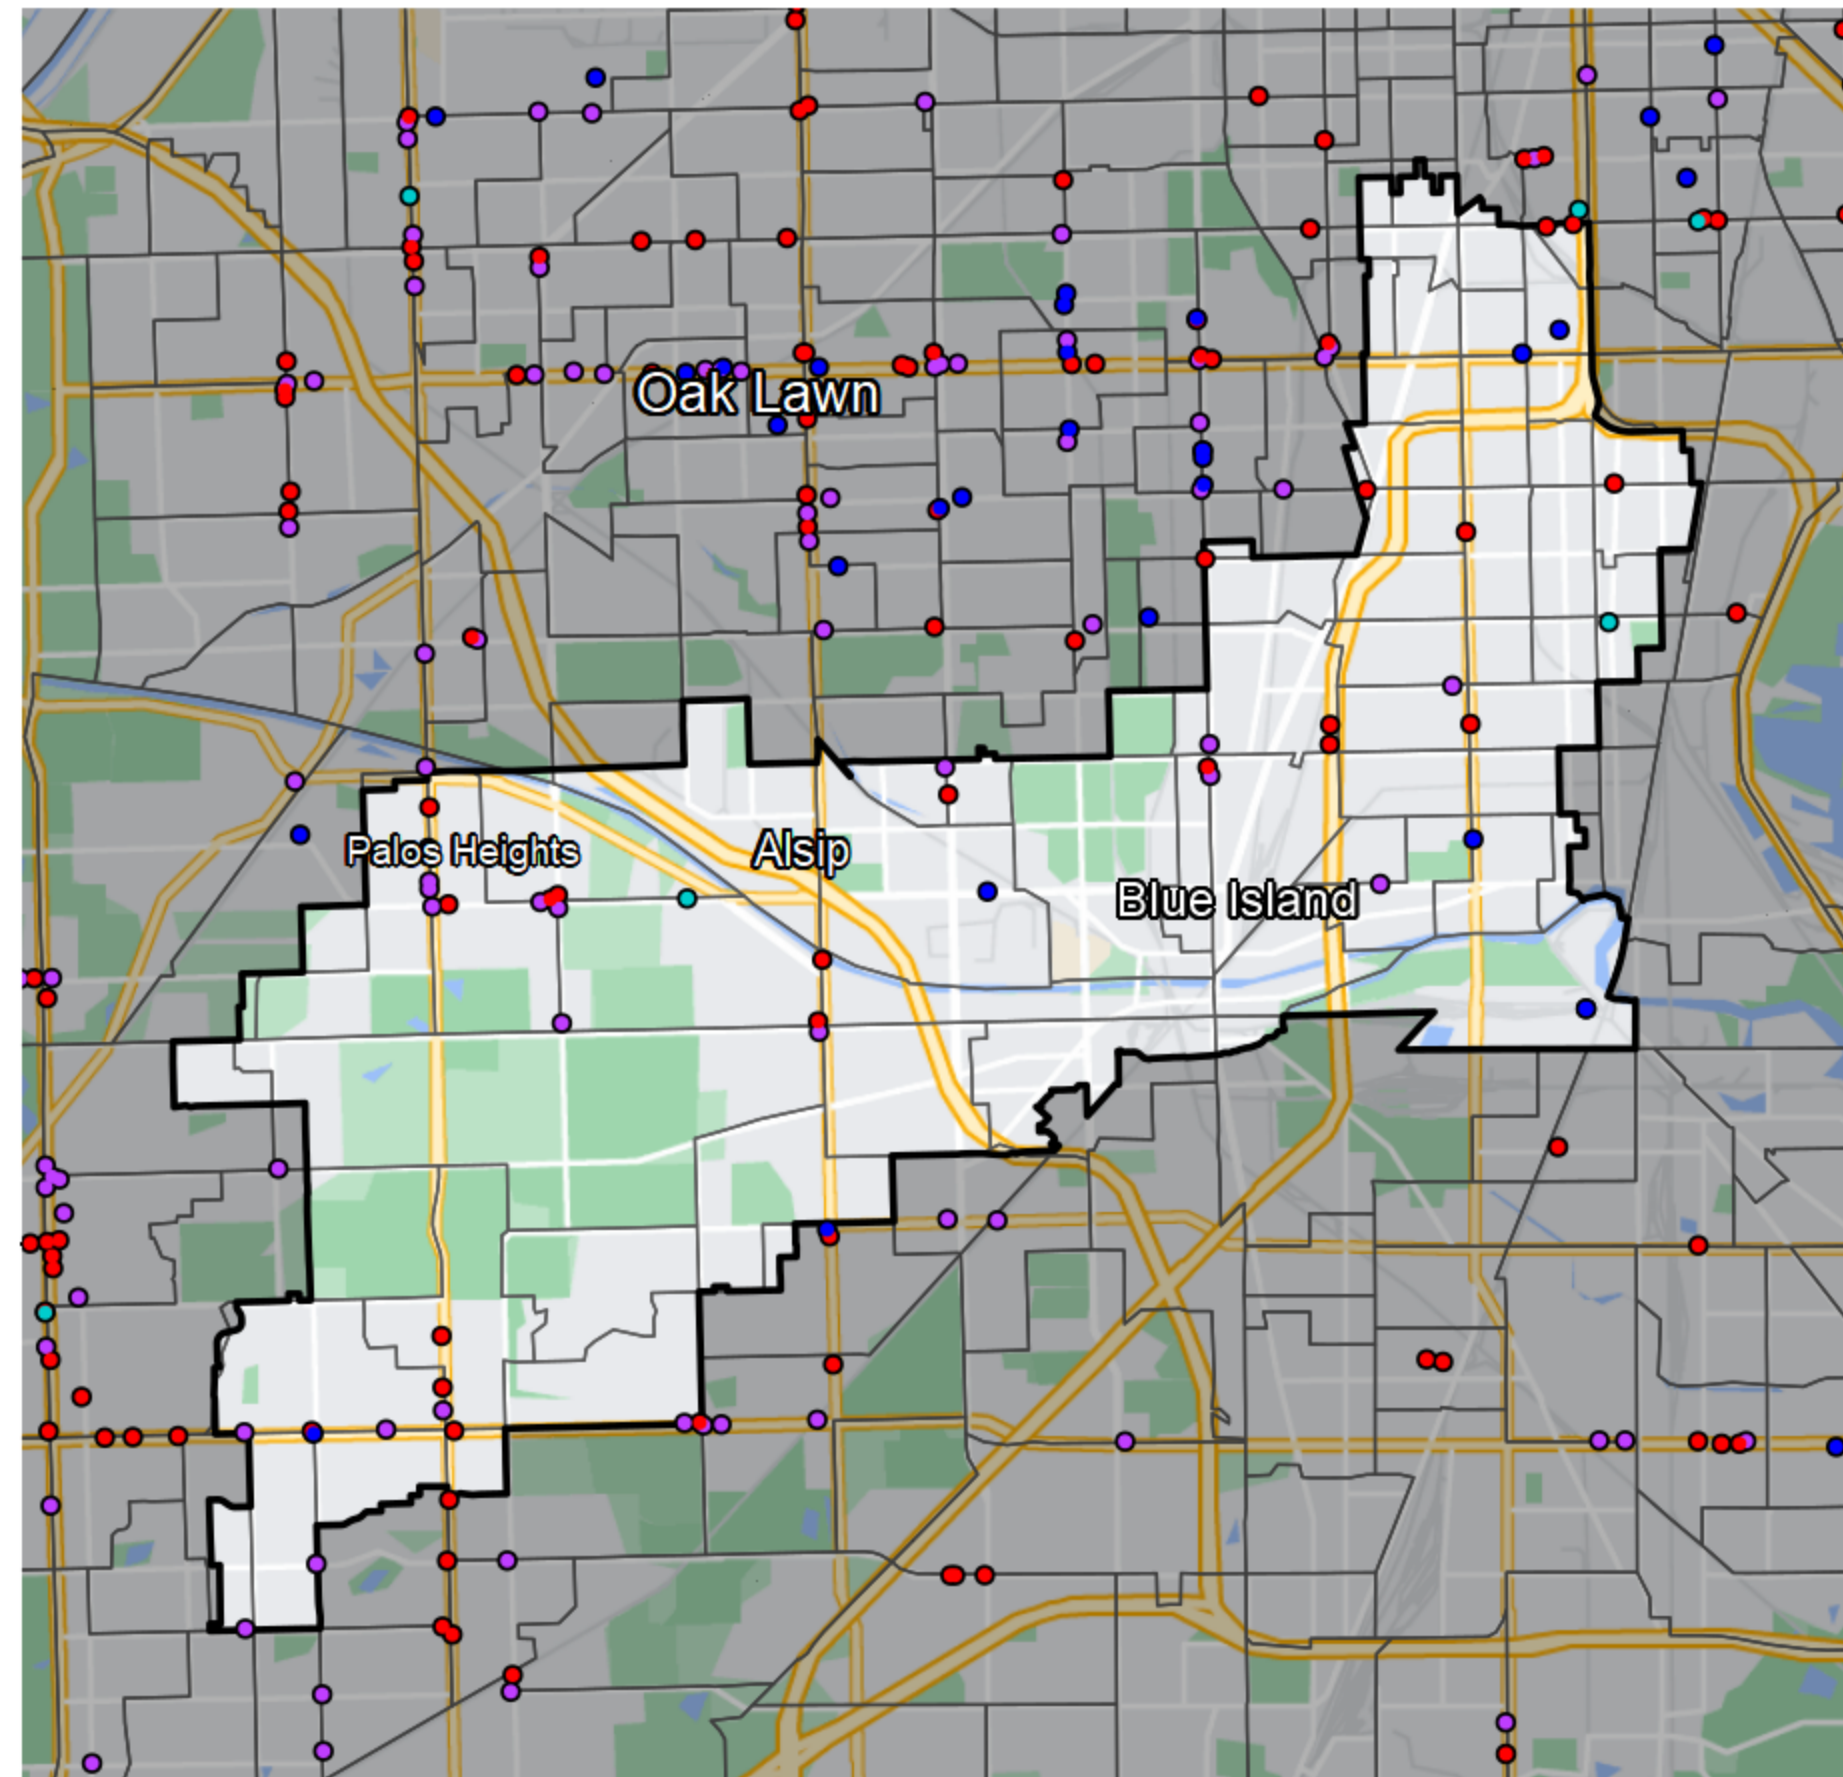

# Illinois - State Senate District 14

## Banking Desert

No Branches within 10 Miles of Population Center