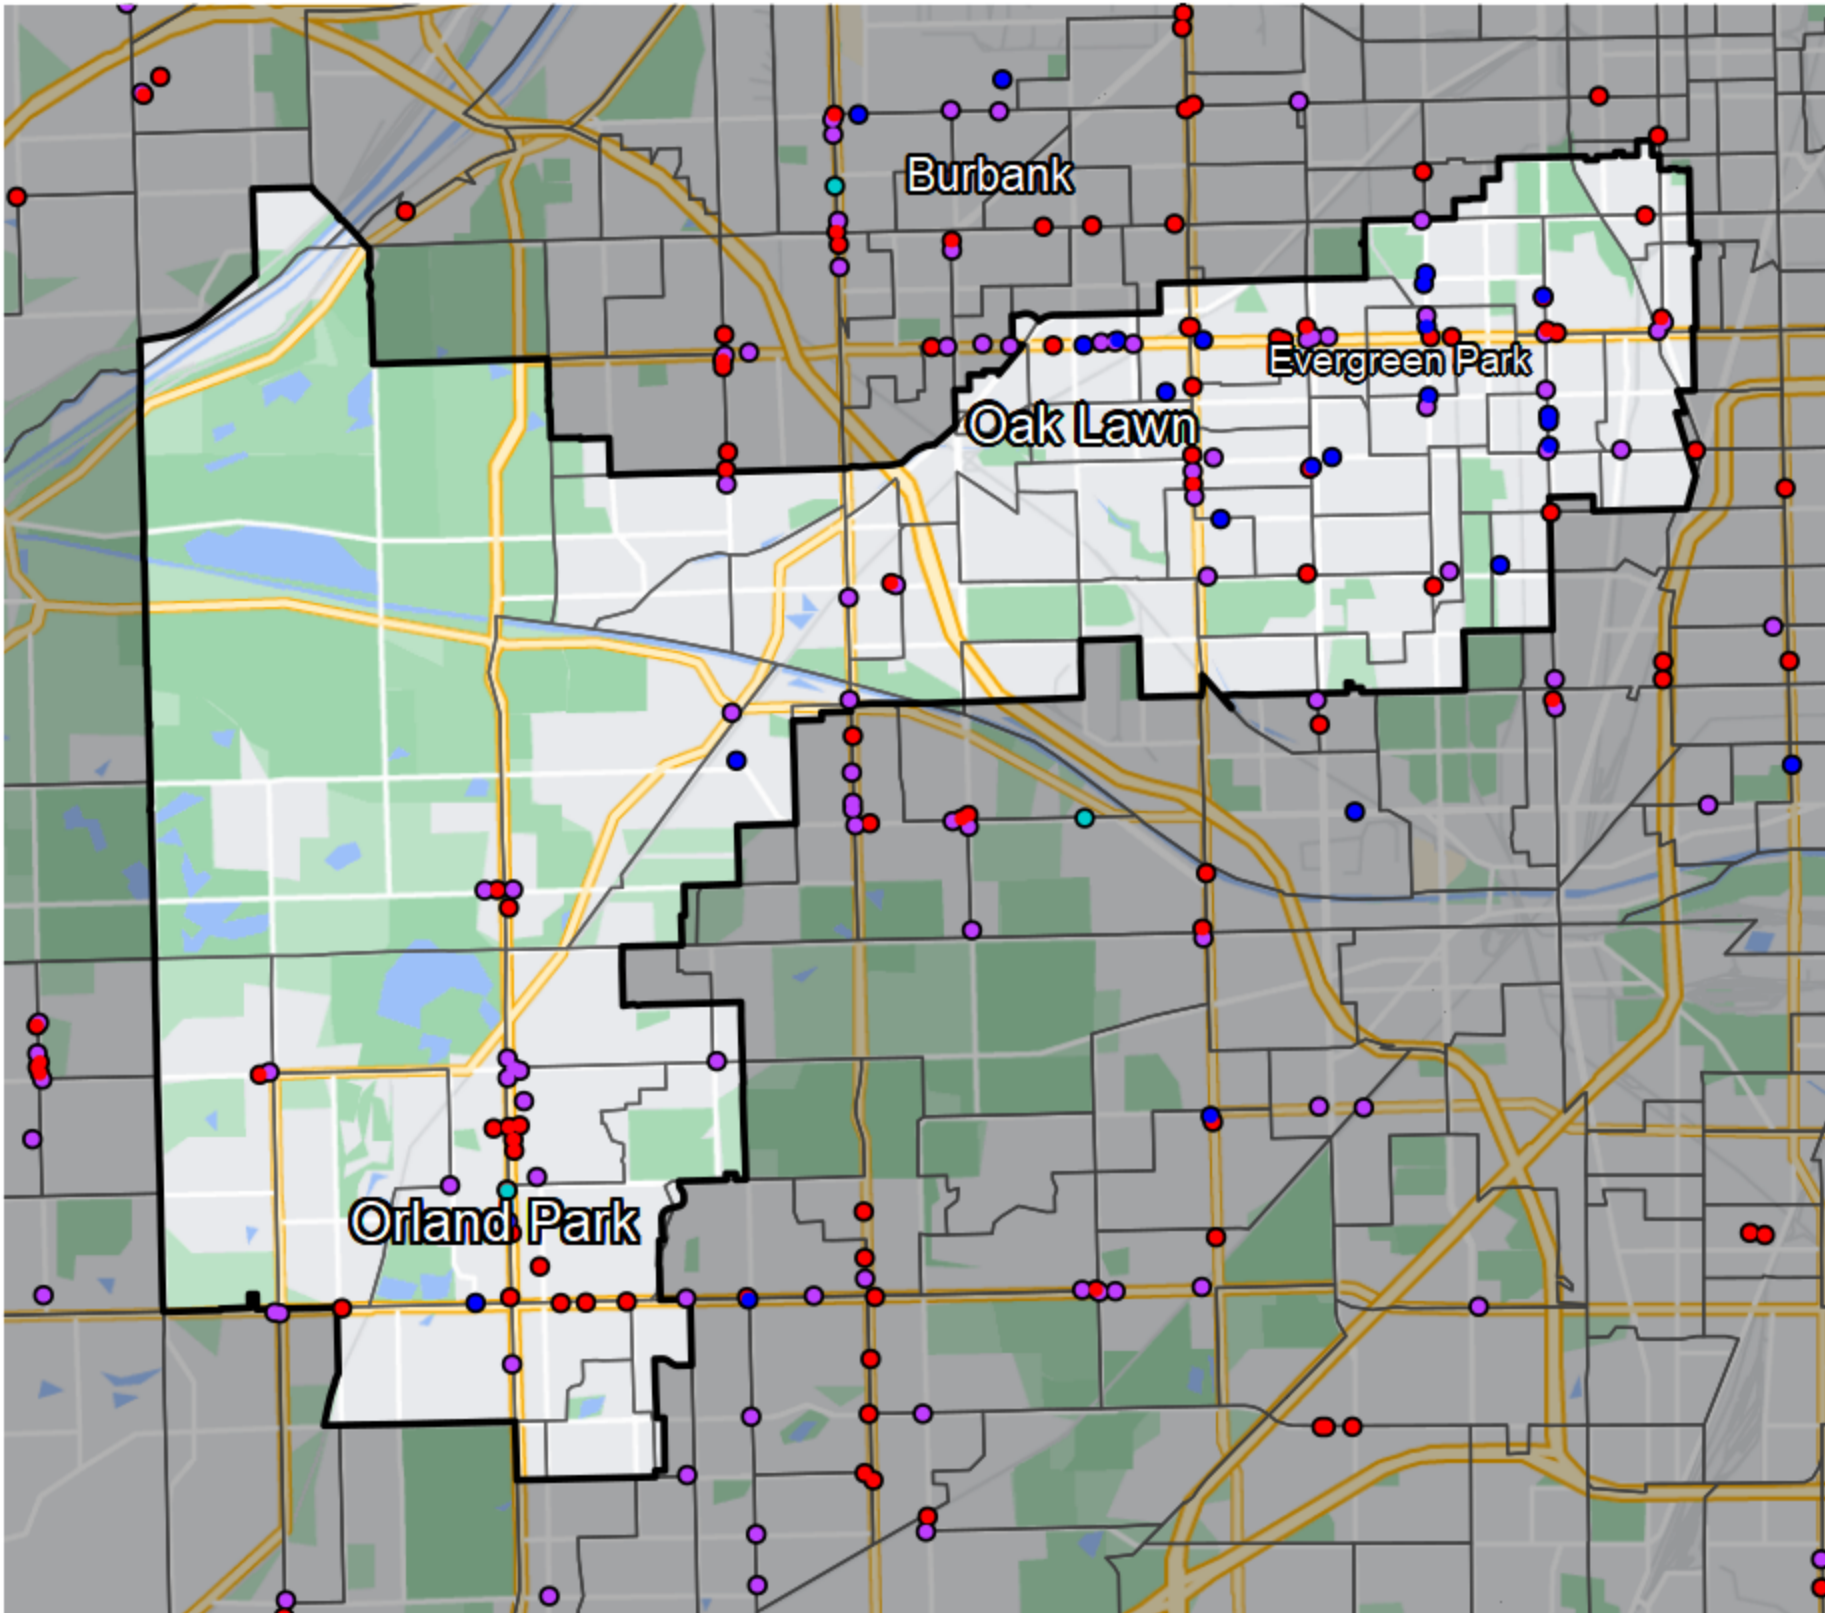

Illinois - State Senate District 18

Banking Desert
No Branches within 10 Miles of Population Center

Financial Institutions
Bank: 38
Bank, Out-of-State: 36
Credit Union: 19
Credit Union, Out-of-State: 1