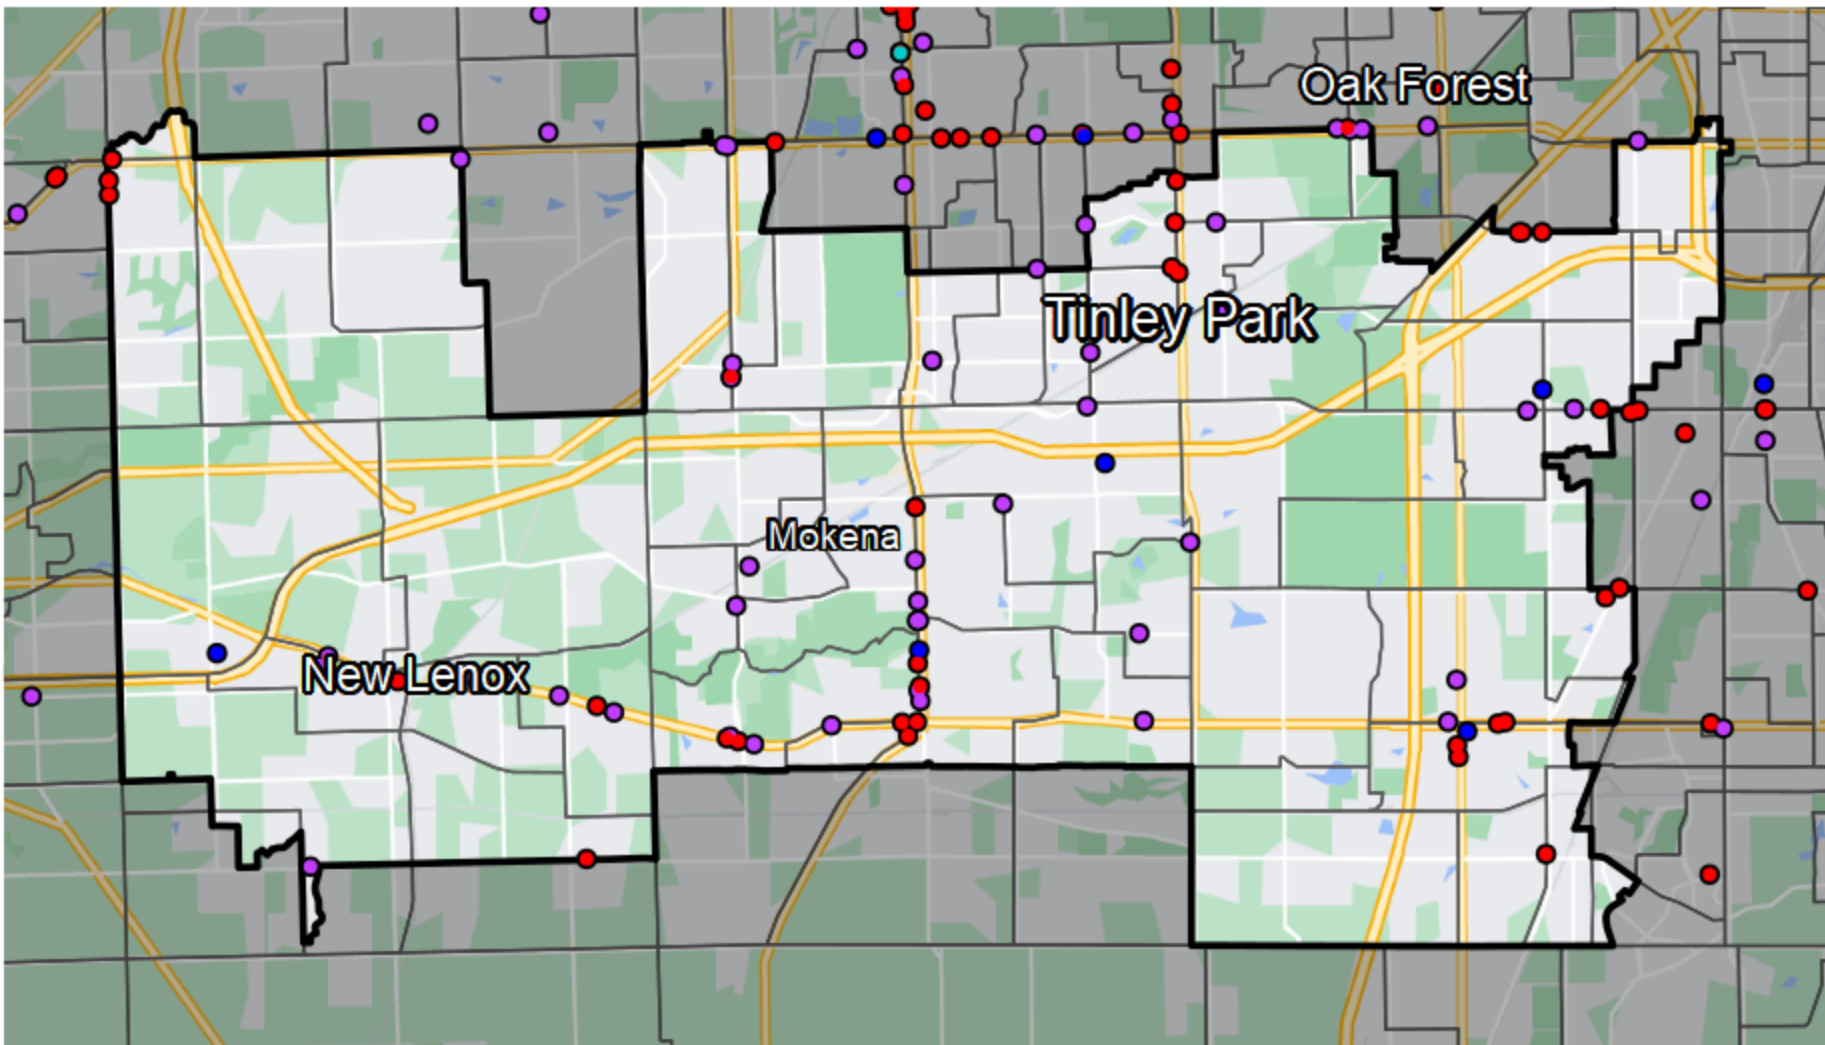

## Illinois - State Senate District 19

Banking Desert  
No Branches within 10 Miles  
of Population Center

Financial Institutions  
Bank: 40  
Bank, Out-of-State: 32  
Credit Union: 6  
Credit Union, Out-of-State: 0

Sources: NCUA, FDIC, UW-Madison Population Lab, CDFI, US Census, Google Maps, CUNA