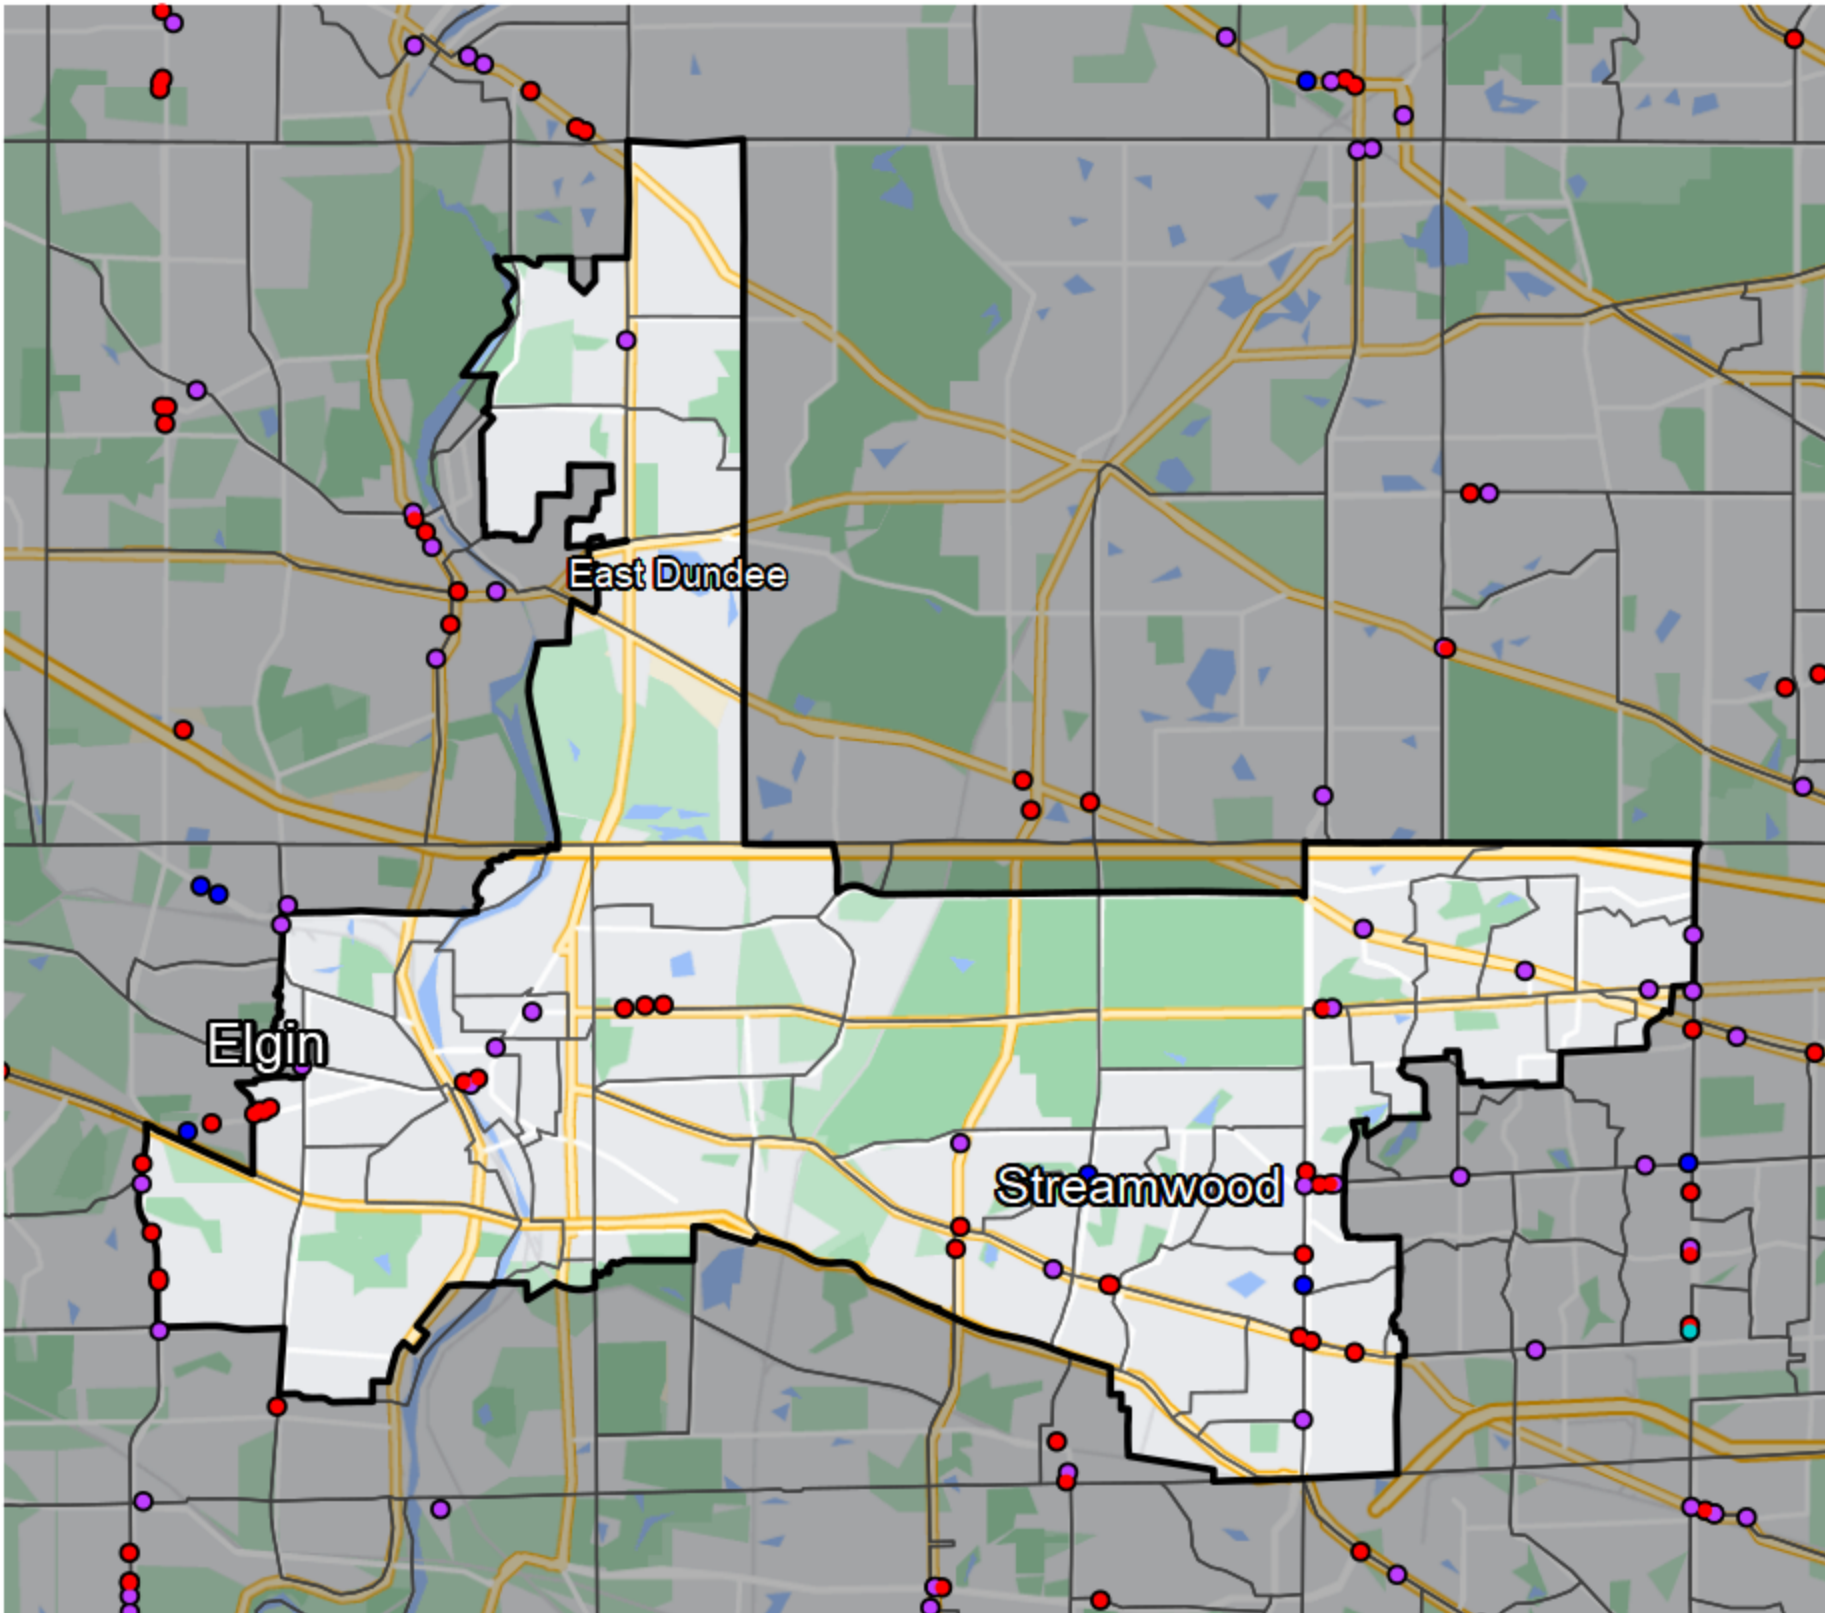

Illinois - State Senate District 22

Banking Desert
No Branches within 10 Miles of Population Center

Financial Institutions
Bank: 15
Bank, Out-of-State: 24
Credit Union: 2
Credit Union, Out-of-State: 0