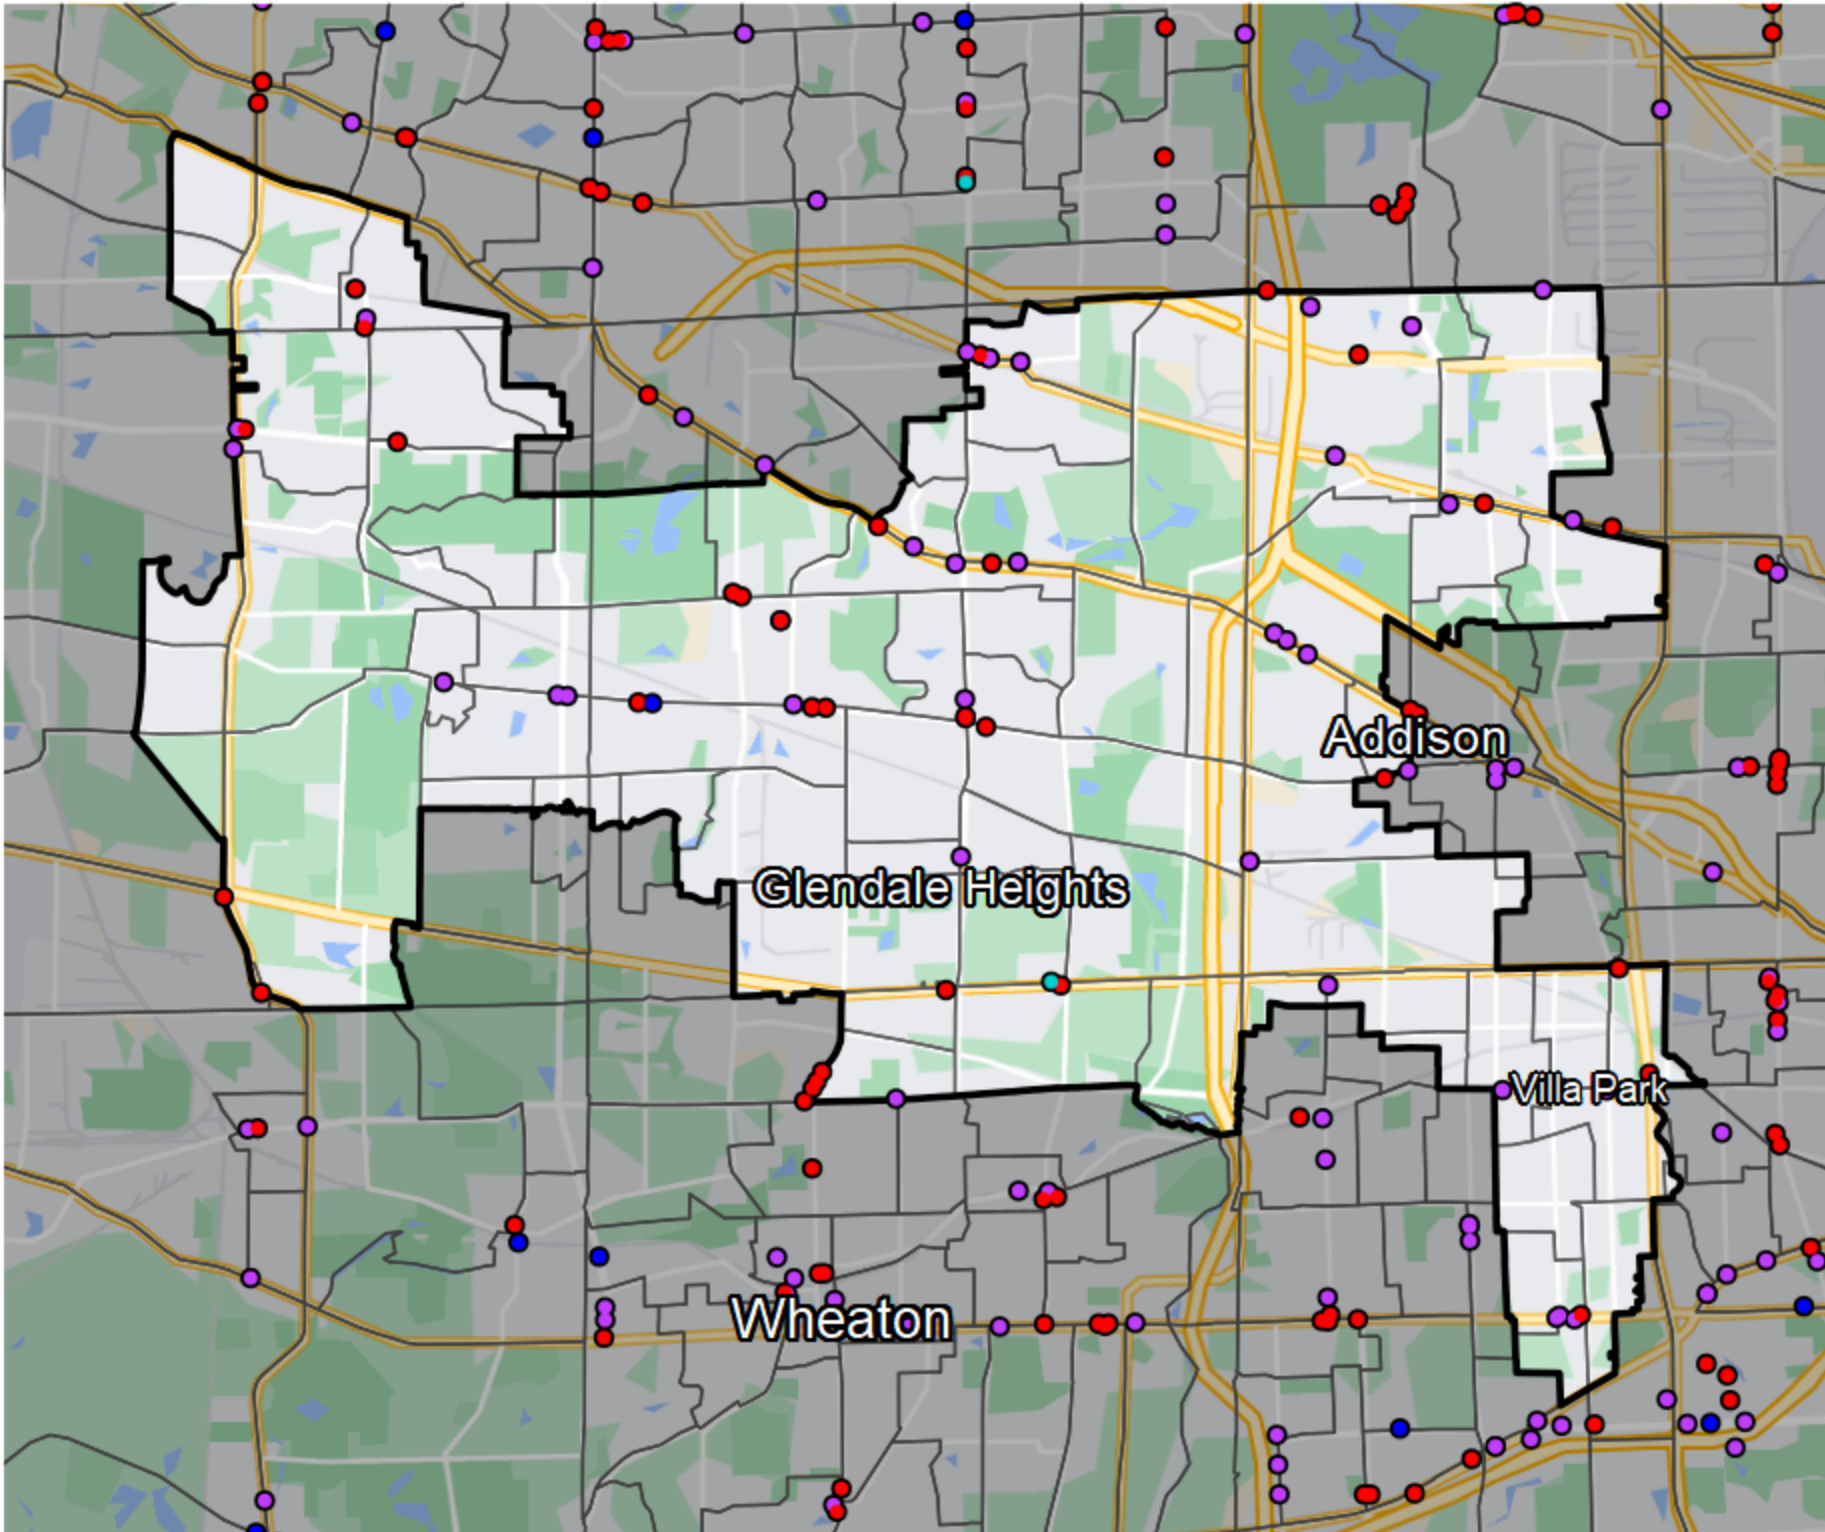

# Illinois - State Senate District 23

Banking Desert  
No Branches within 10 Miles of Population Center

Financial Institutions  
Bank: 34  
Bank, Out-of-State: 26  
Credit Union: 1  
Credit Union, Out-of-State: 1

Sources: NCUA, FDIC, UW-Madison Population Lab, CDFI, US Census, Google Maps, CUNA