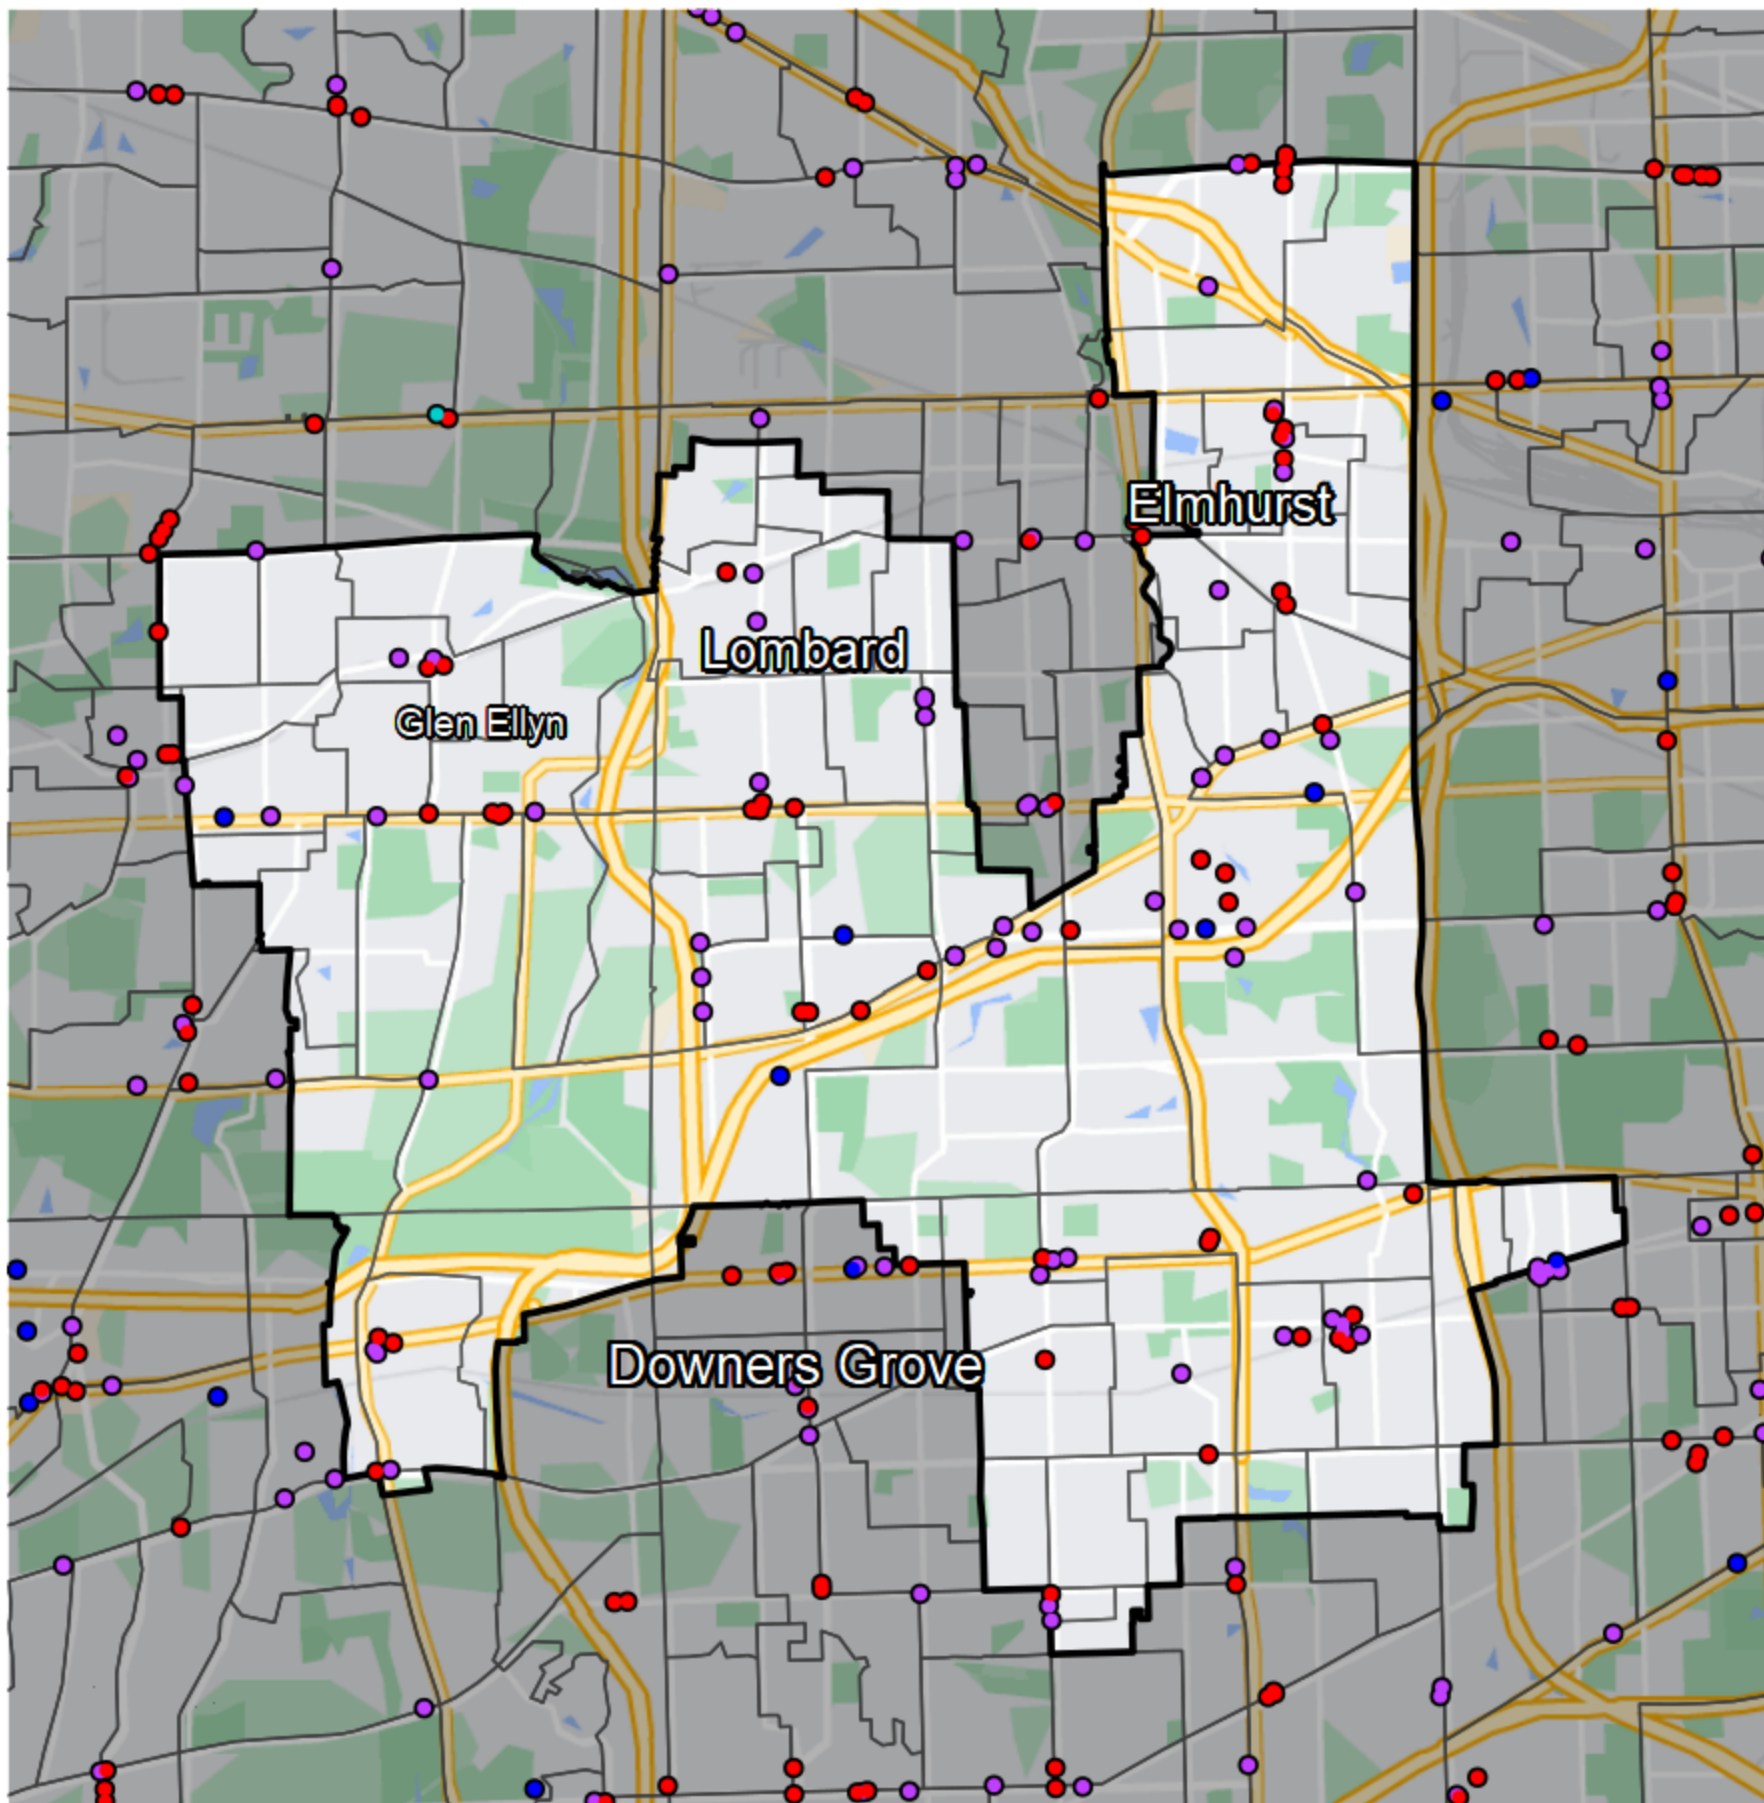

Illinois - State Senate District 24

Banking Desert

No Branches within 10 Miles of Population Center

Financial Institutions

- Bank: 51
- Bank, Out-of-State: 43
- Credit Union: 6
- Credit Union, Out-of-State: 0