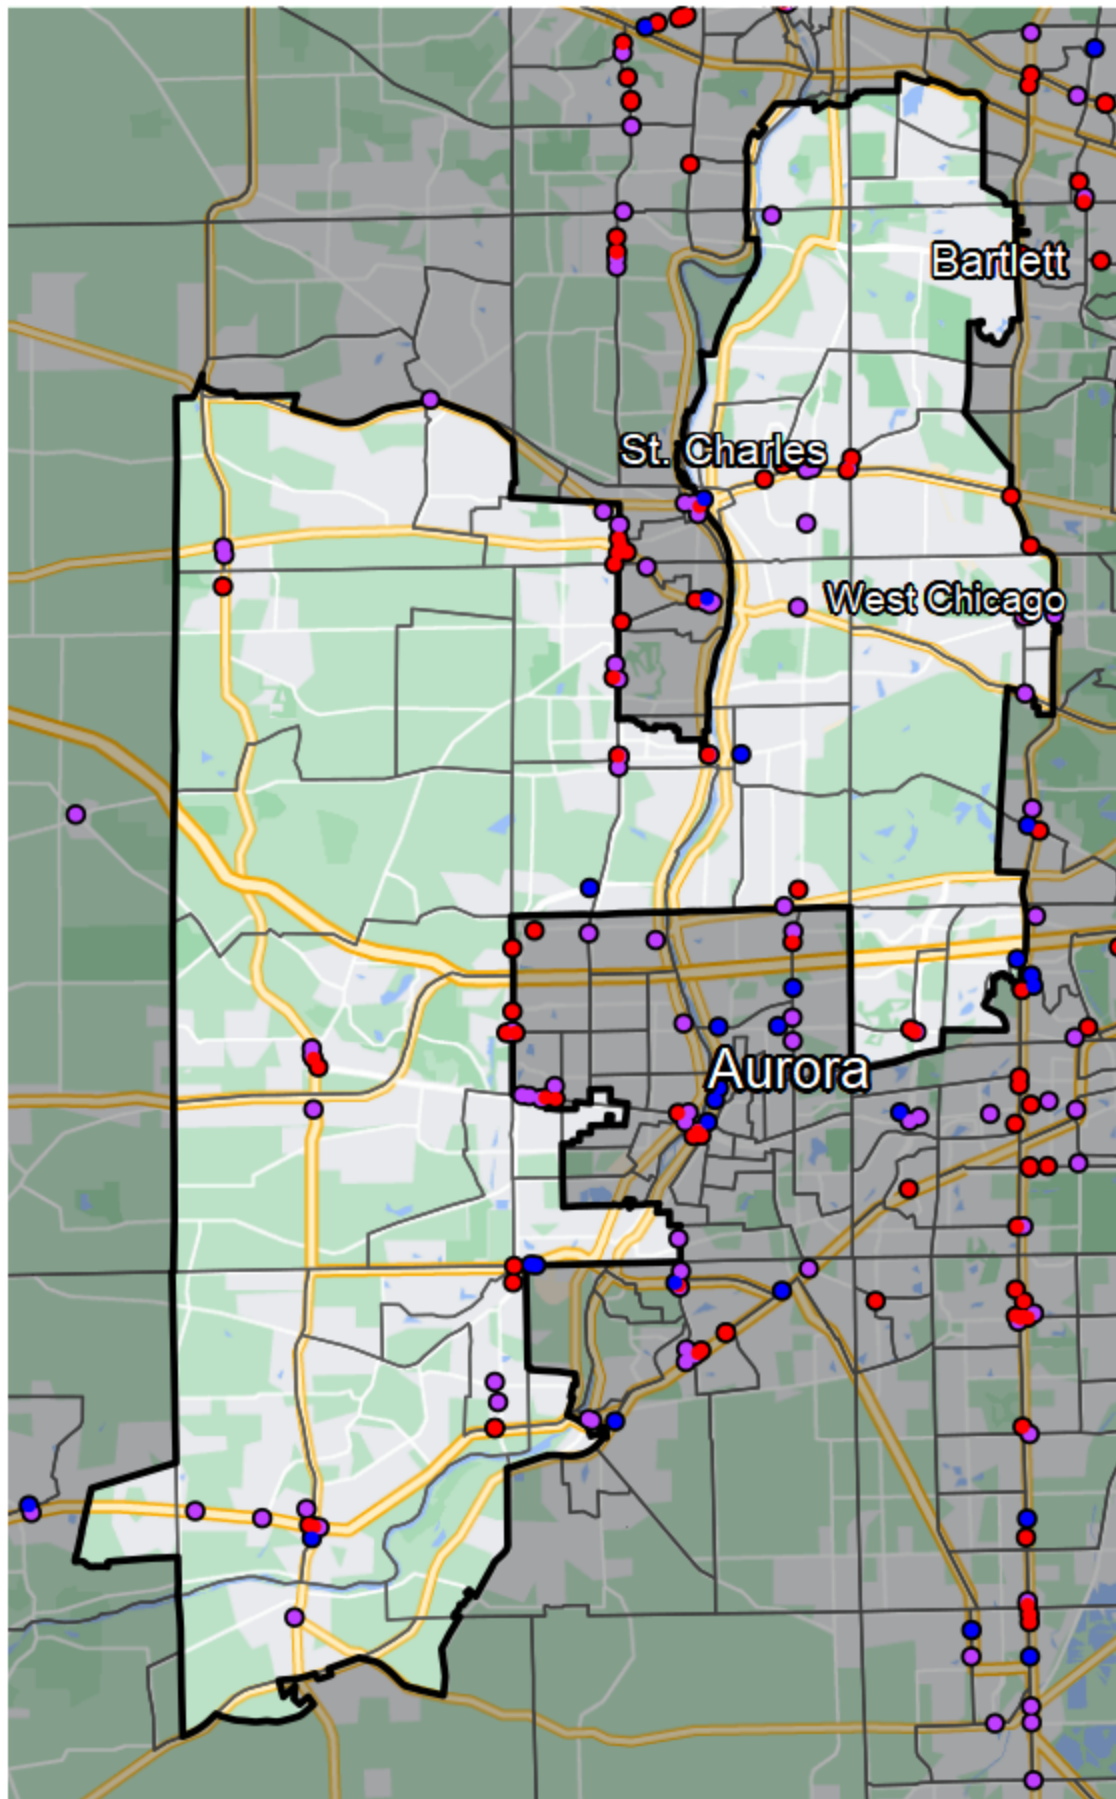

Illinois - State Senate District 25

Banking Desert

No Branches within 10 Miles of Population Center

Financial Institutions

- Bank: 36
- Bank, Out-of-State: 28
- Credit Union: 6
- Credit Union, Out-of-State: 0