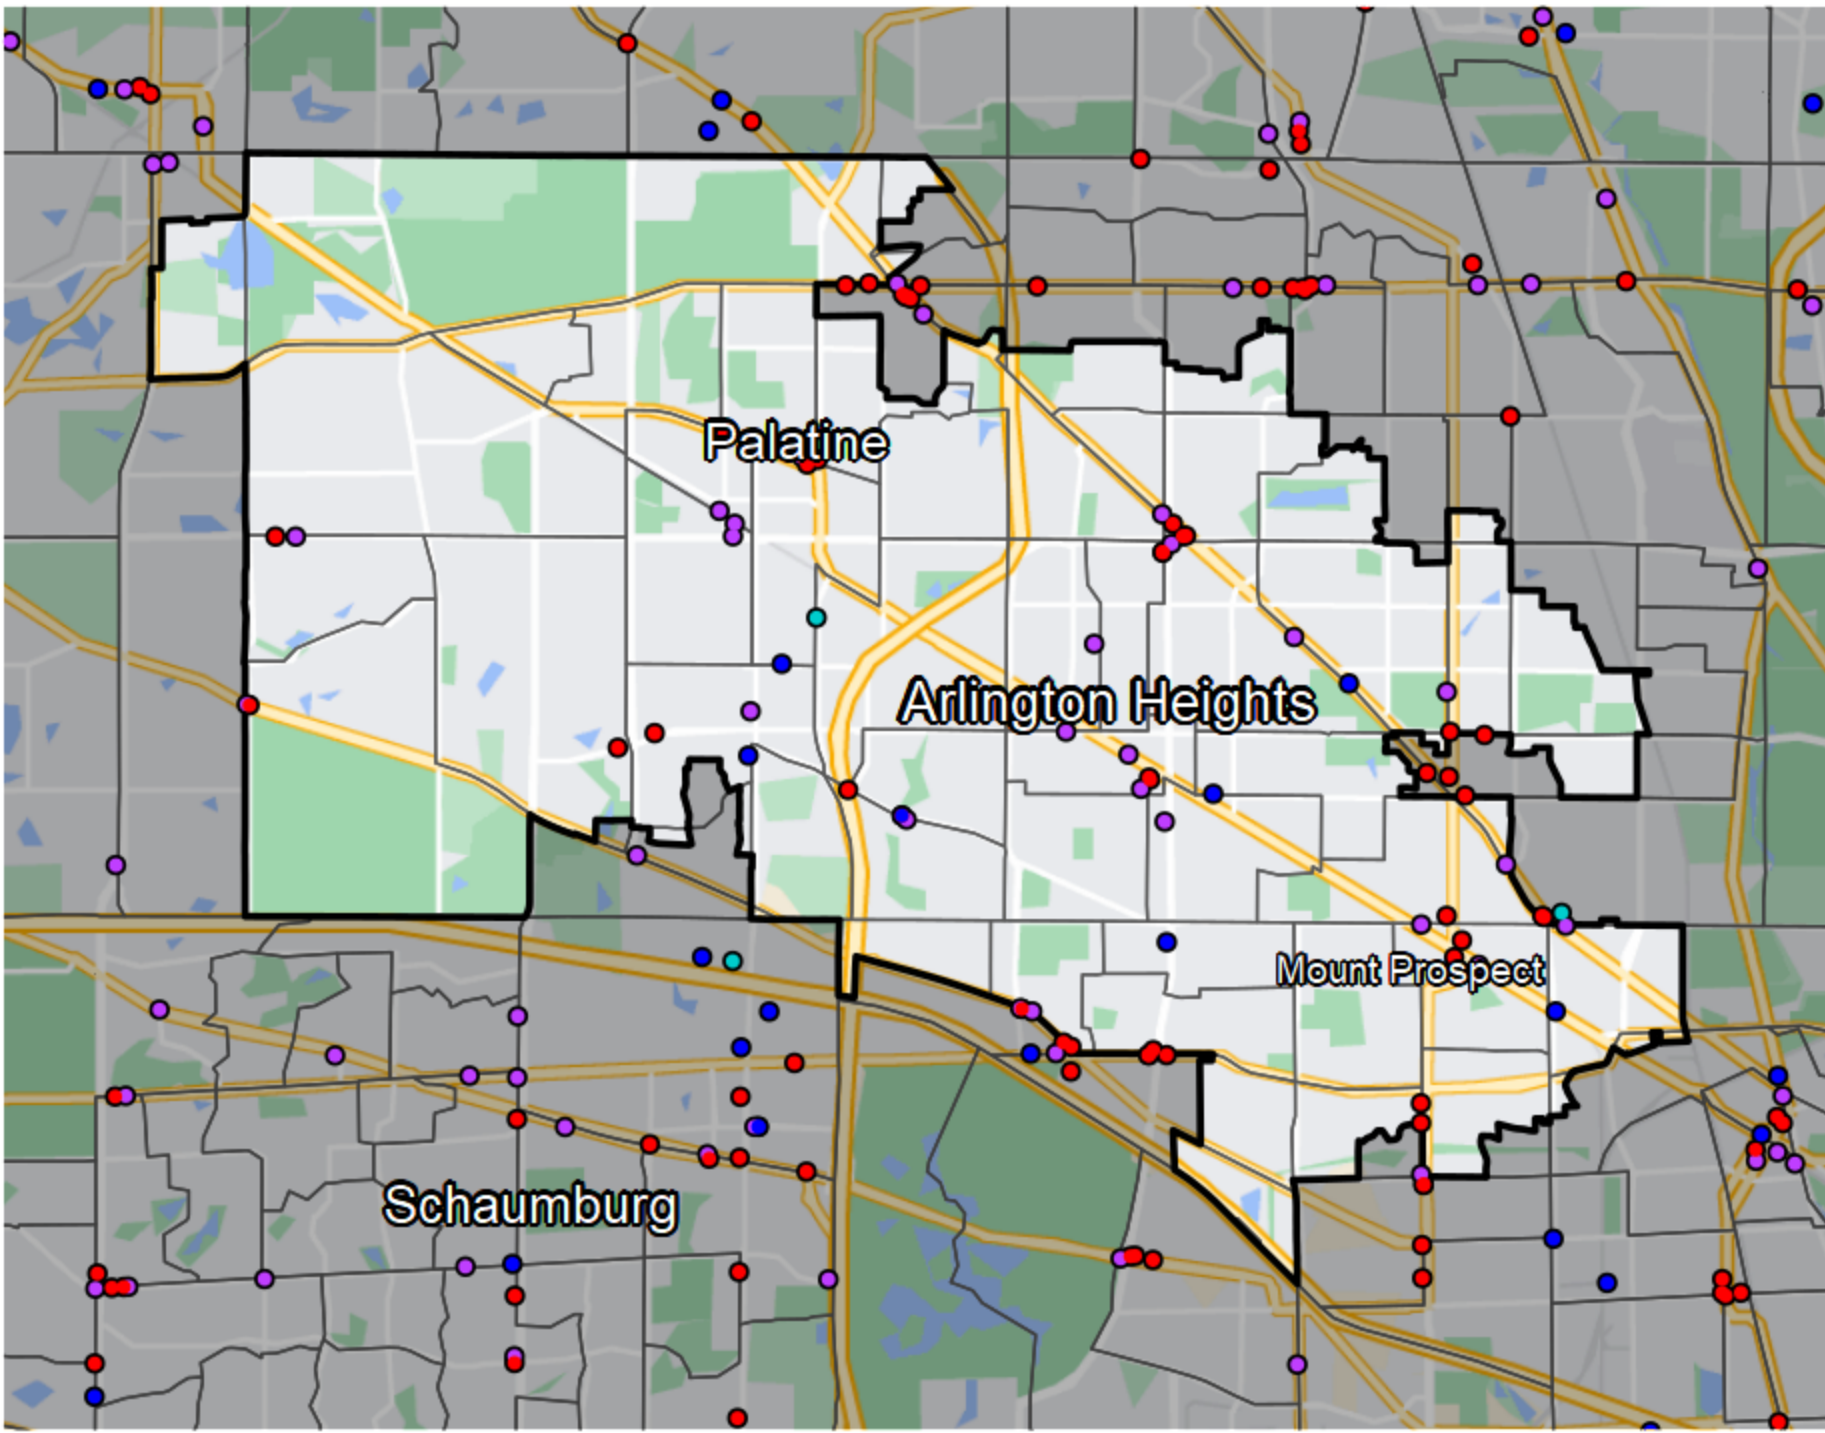

## Illinois - State Senate District 27

### Banking Desert

No Branches within 10 Miles of Population Center

### Financial Institutions

- Bank: 24
- Bank, Out-of-State: 24
- Credit Union: 7
- Credit Union, Out-of-State: 1