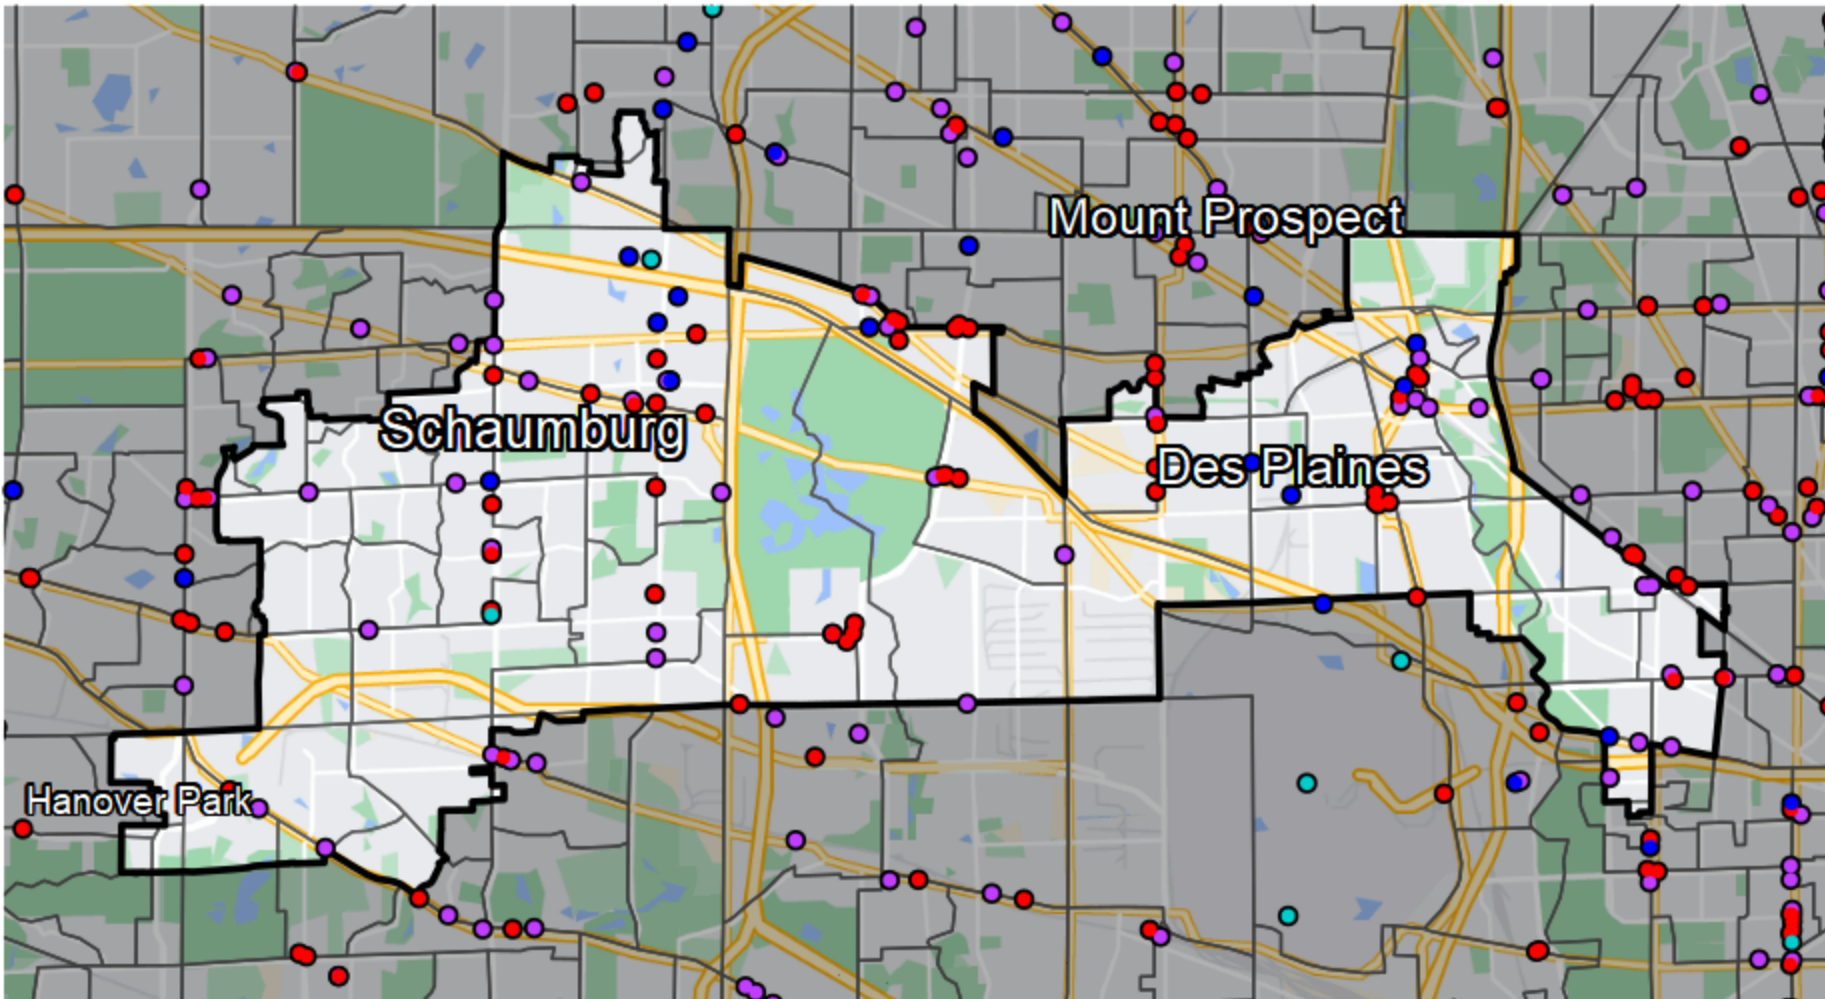

Illinois - State Senate District 28

Banking Desert

No Branches within 10 Miles of Population Center

Financial Institutions

- Bank: 31
- Bank, Out-of-State: 42
- Credit Union: 12
- Credit Union, Out-of-State: 2

Sources: NCUA, FDIC, UW-Madison Population Lab, CDFI, US Census, Google Maps, CUNA