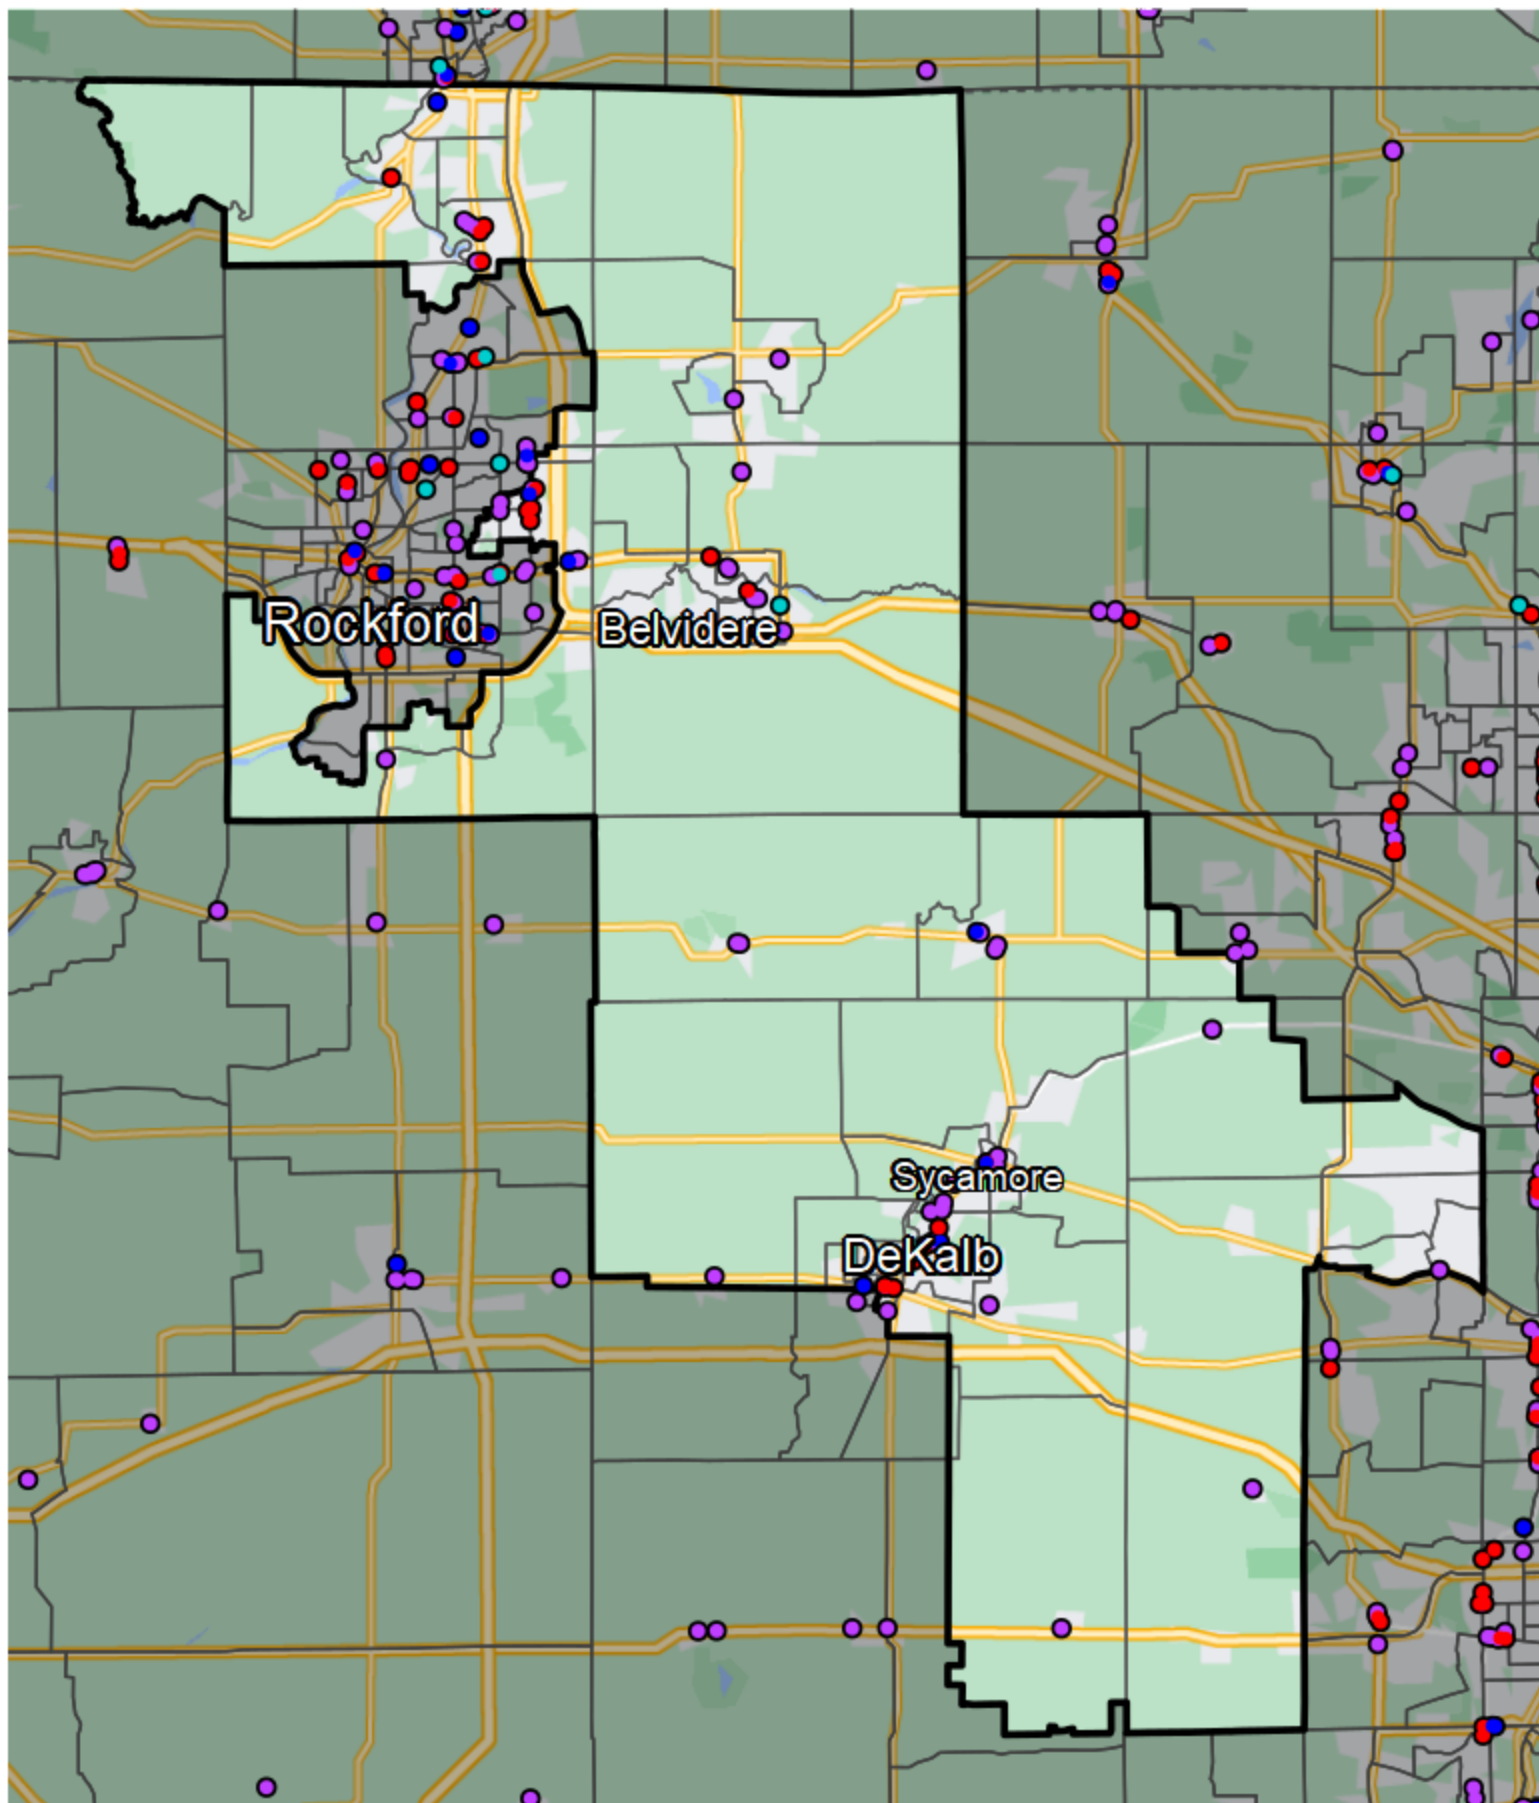

Illinois - State Senate District 35

Banking Desert

No Branches within 10 Miles of Population Center

Financial Institutions

- Bank: 41
- Bank, Out-of-State: 19
- Credit Union: 7
- Credit Union, Out-of-State: 1