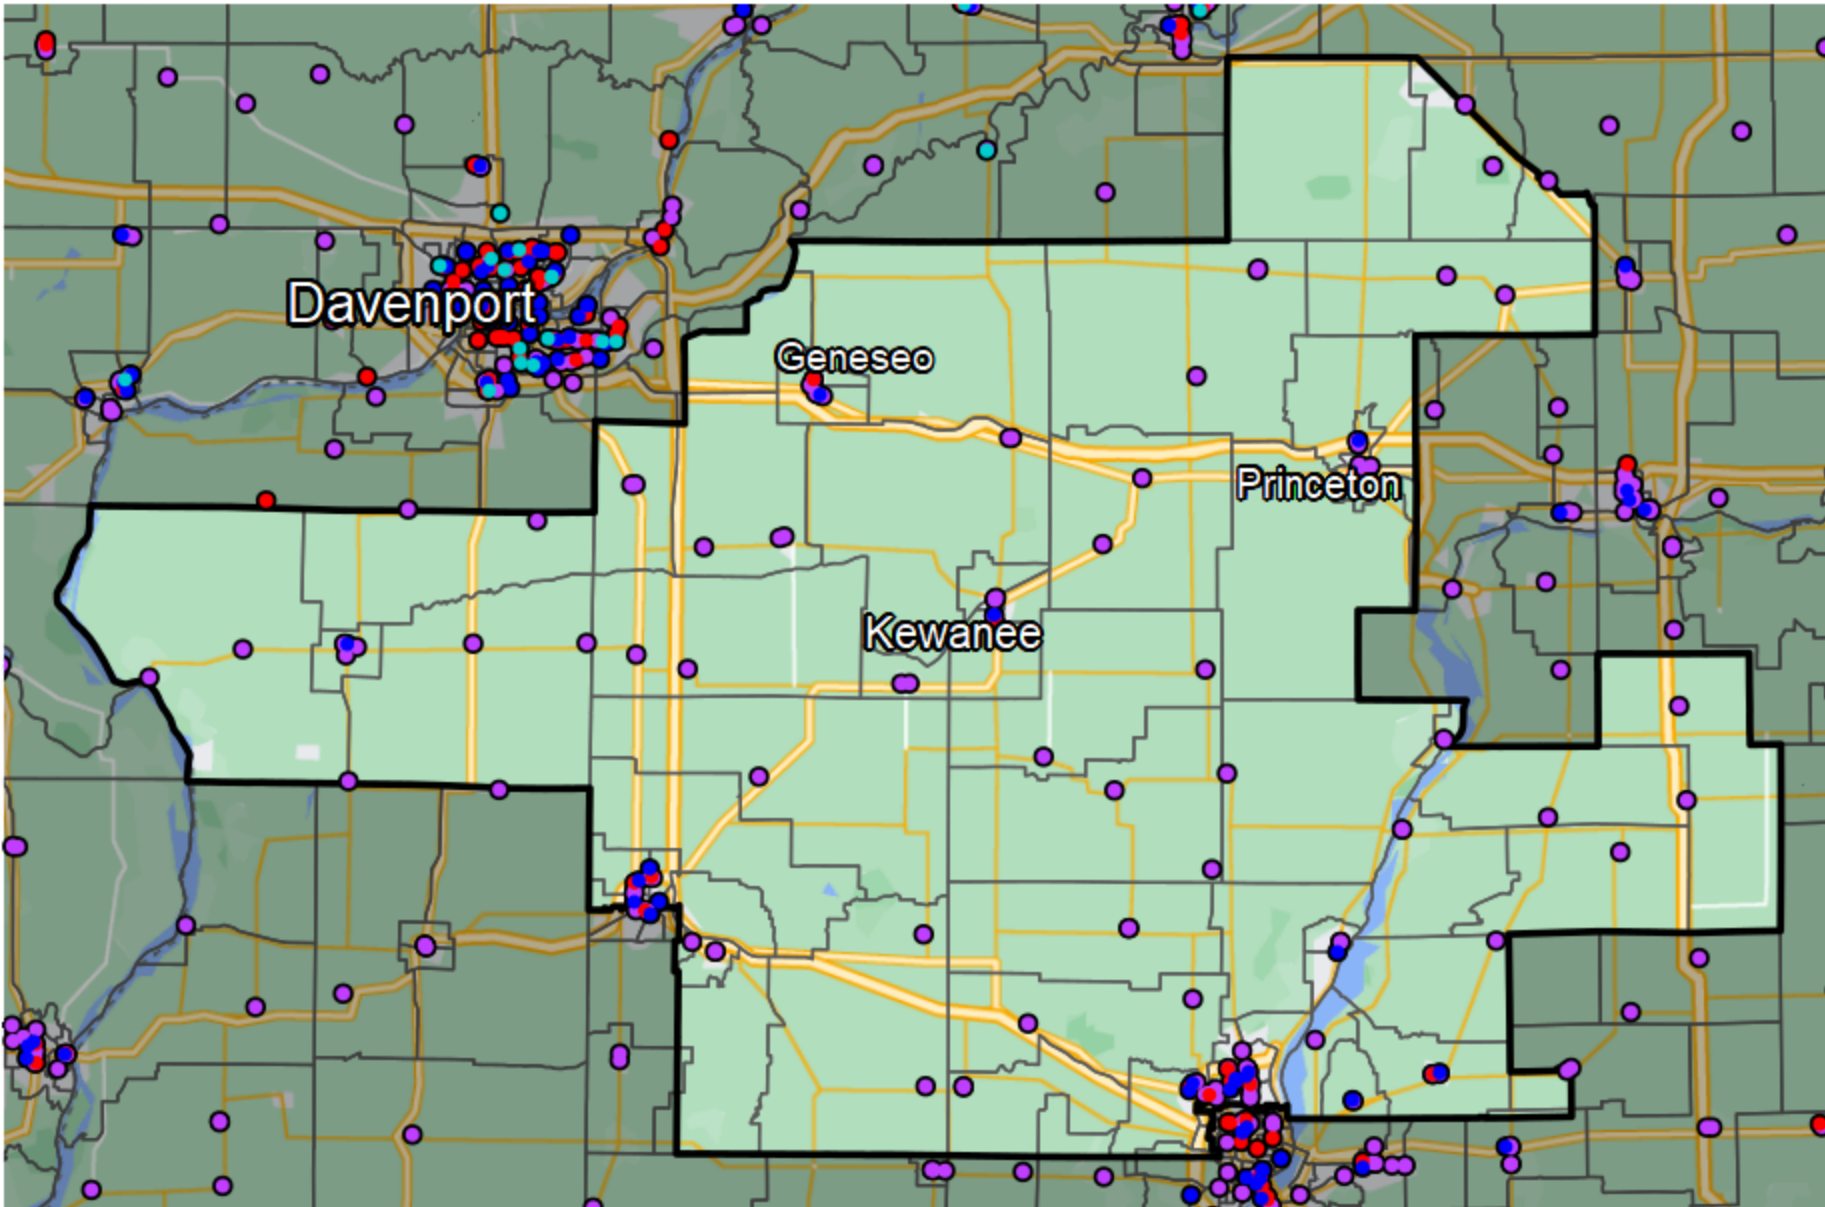

Illinois - State Senate District 37

Banking Desert
No Branches within 10 Miles of Population Center

Financial Institutions

- Bank: 100
- Bank, Out-of-State: 11
- Credit Union: 18
- Credit Union, Out-of-State: 0

Sources: NCUA, FDIC, UW-Madison Population Lab, CDFI, US Census, Google Maps, CUNA