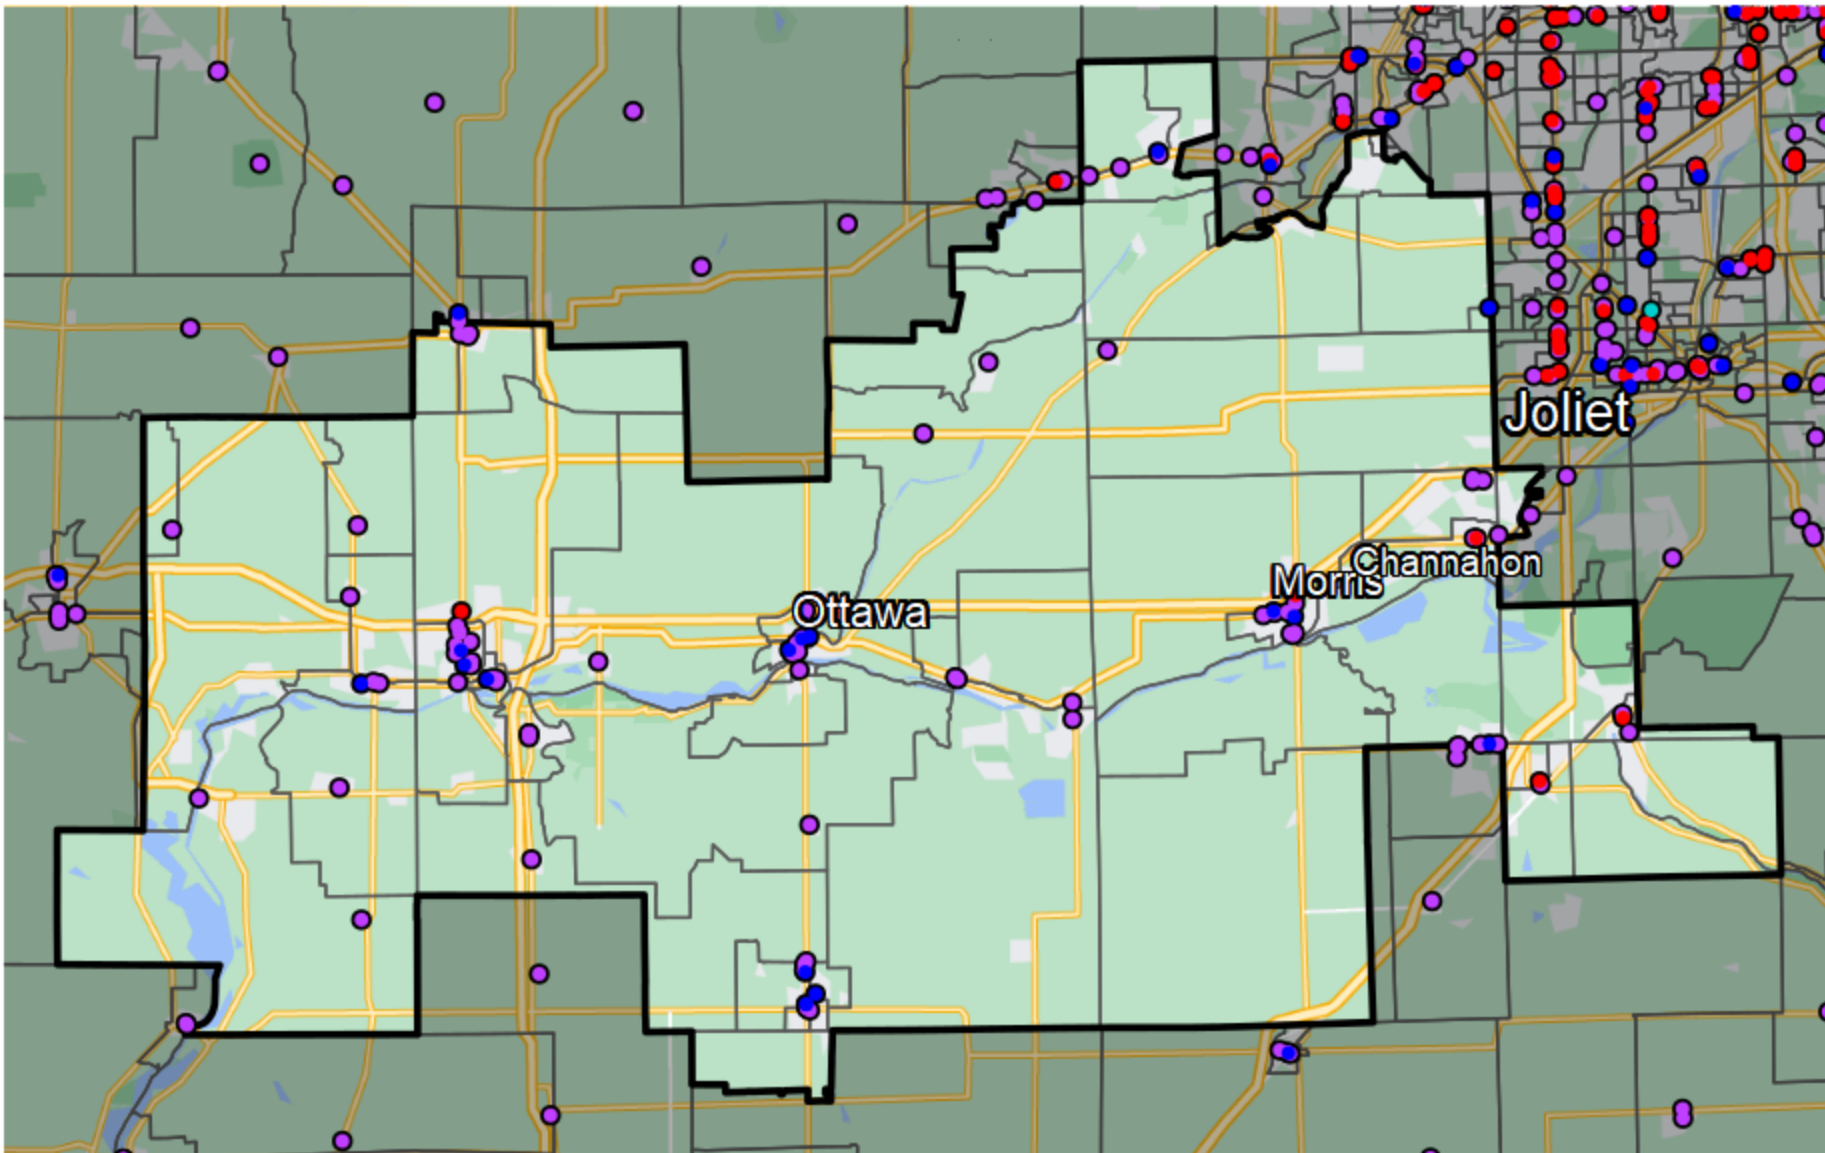

Illinois - State Senate District 38

Banking Desert
No Branches within 10 Miles of Population Center

Financial Institutions
Bank: 81
Bank, Out-of-State: 5
Credit Union: 16
Credit Union, Out-of-State: 0

Sources: NCUA, FDIC, UW-Madison Population Lab, CDFI, US Census, Google Maps, CUNA