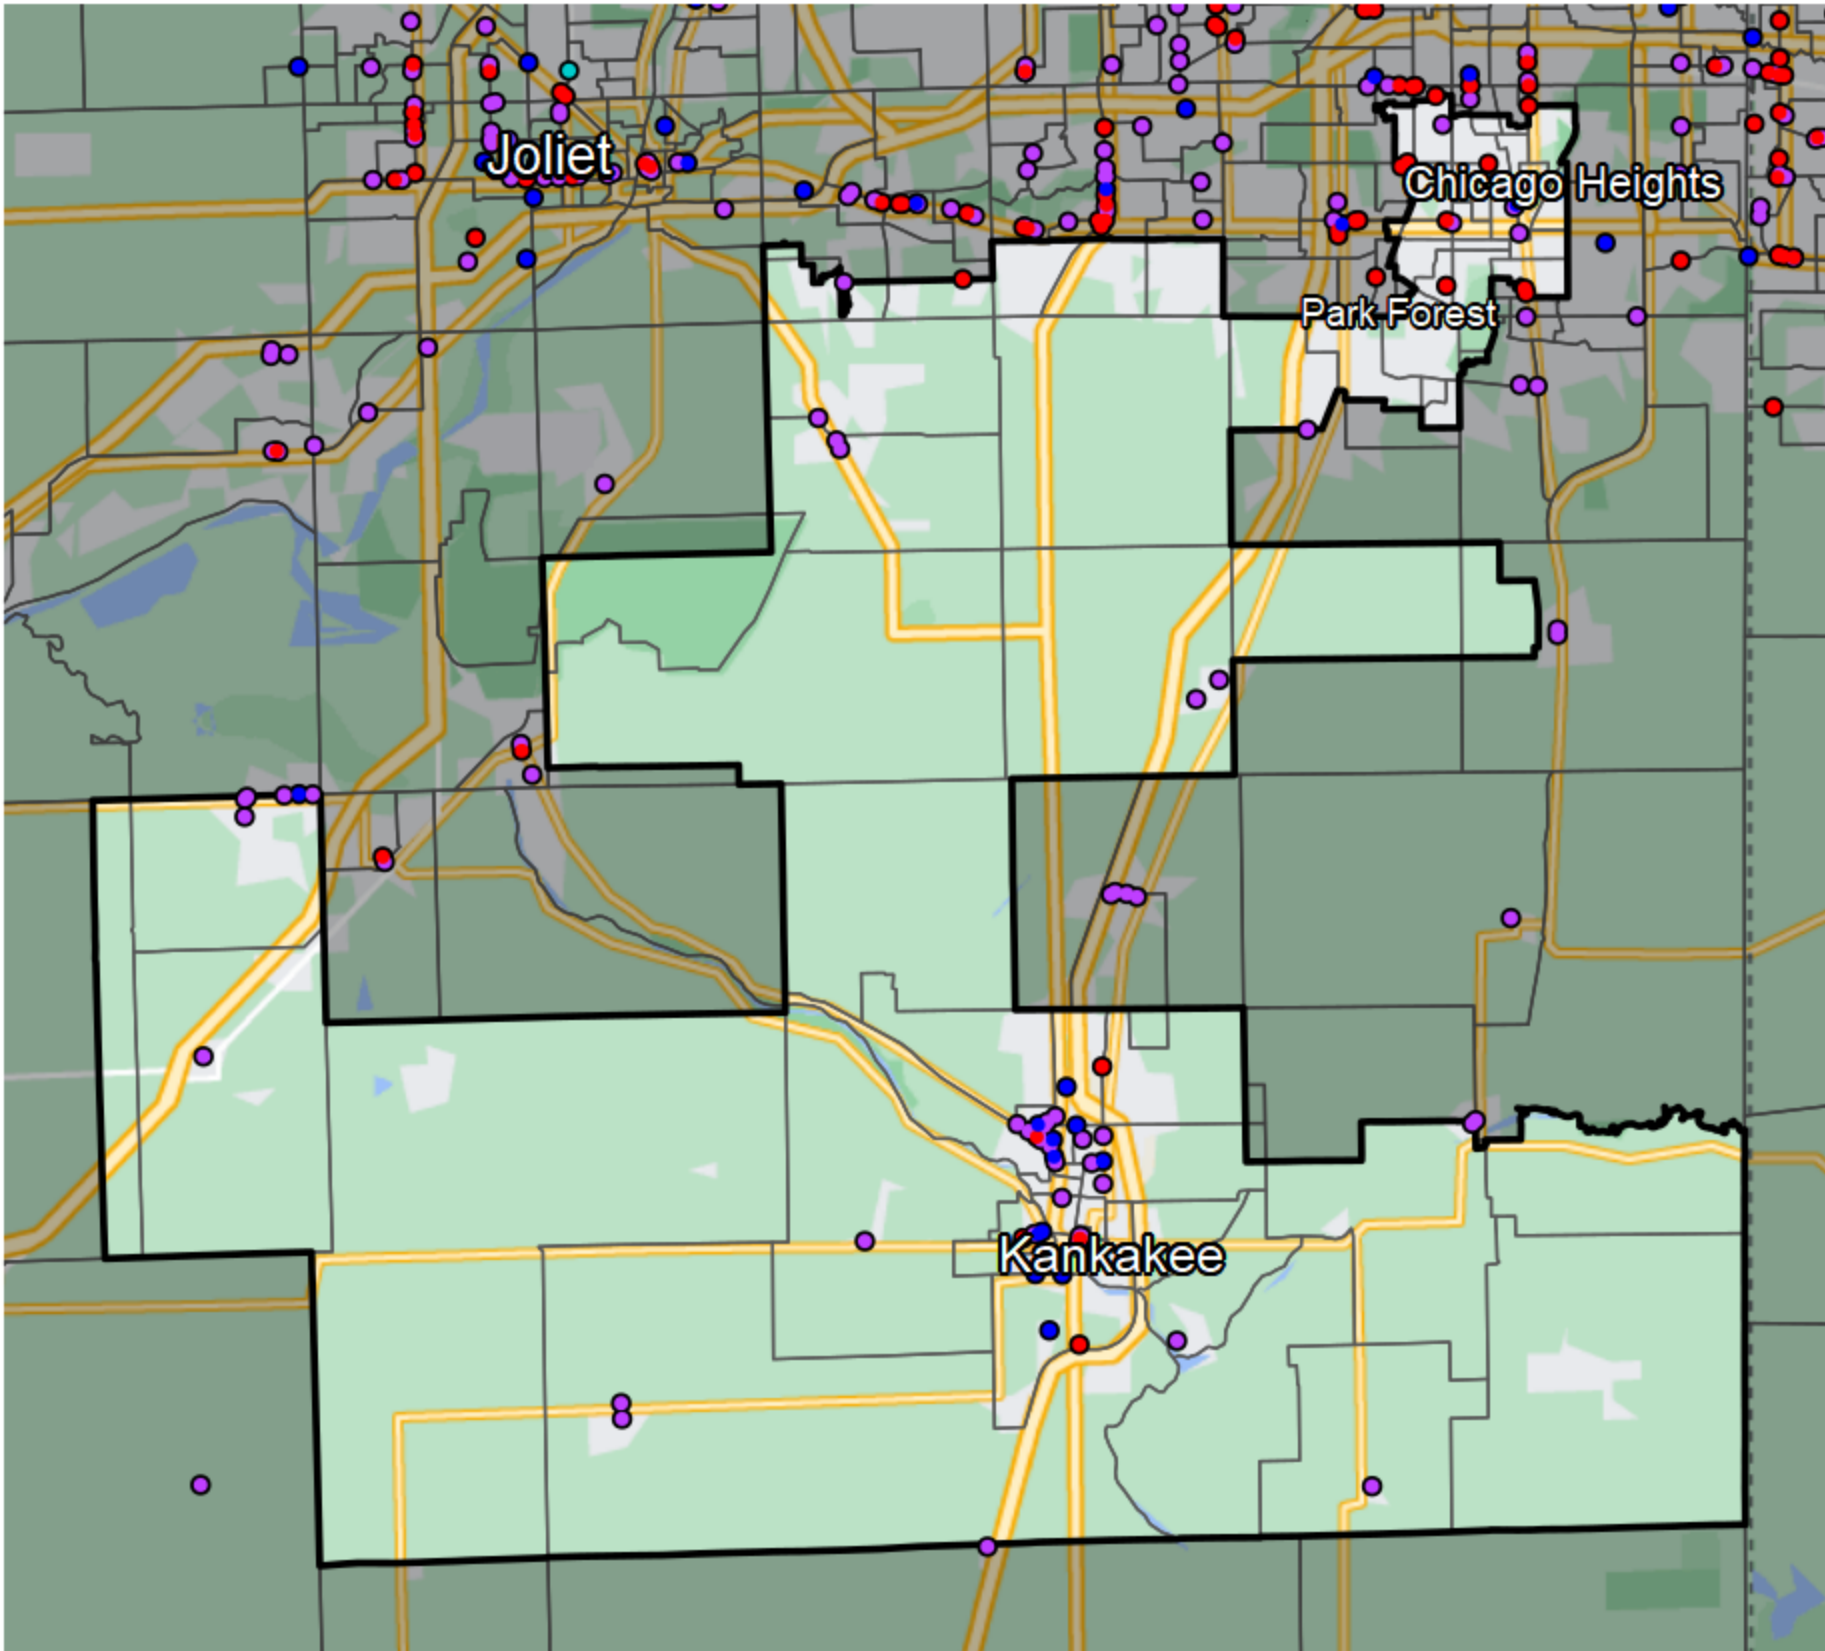

Illinois - State Senate District 40

Banking Desert
No Branches within 10 Miles of Population Center

Financial Institutions

- Bank: 39
- Bank, Out-of-State: 12
- Credit Union: 12
- Credit Union, Out-of-State: 0