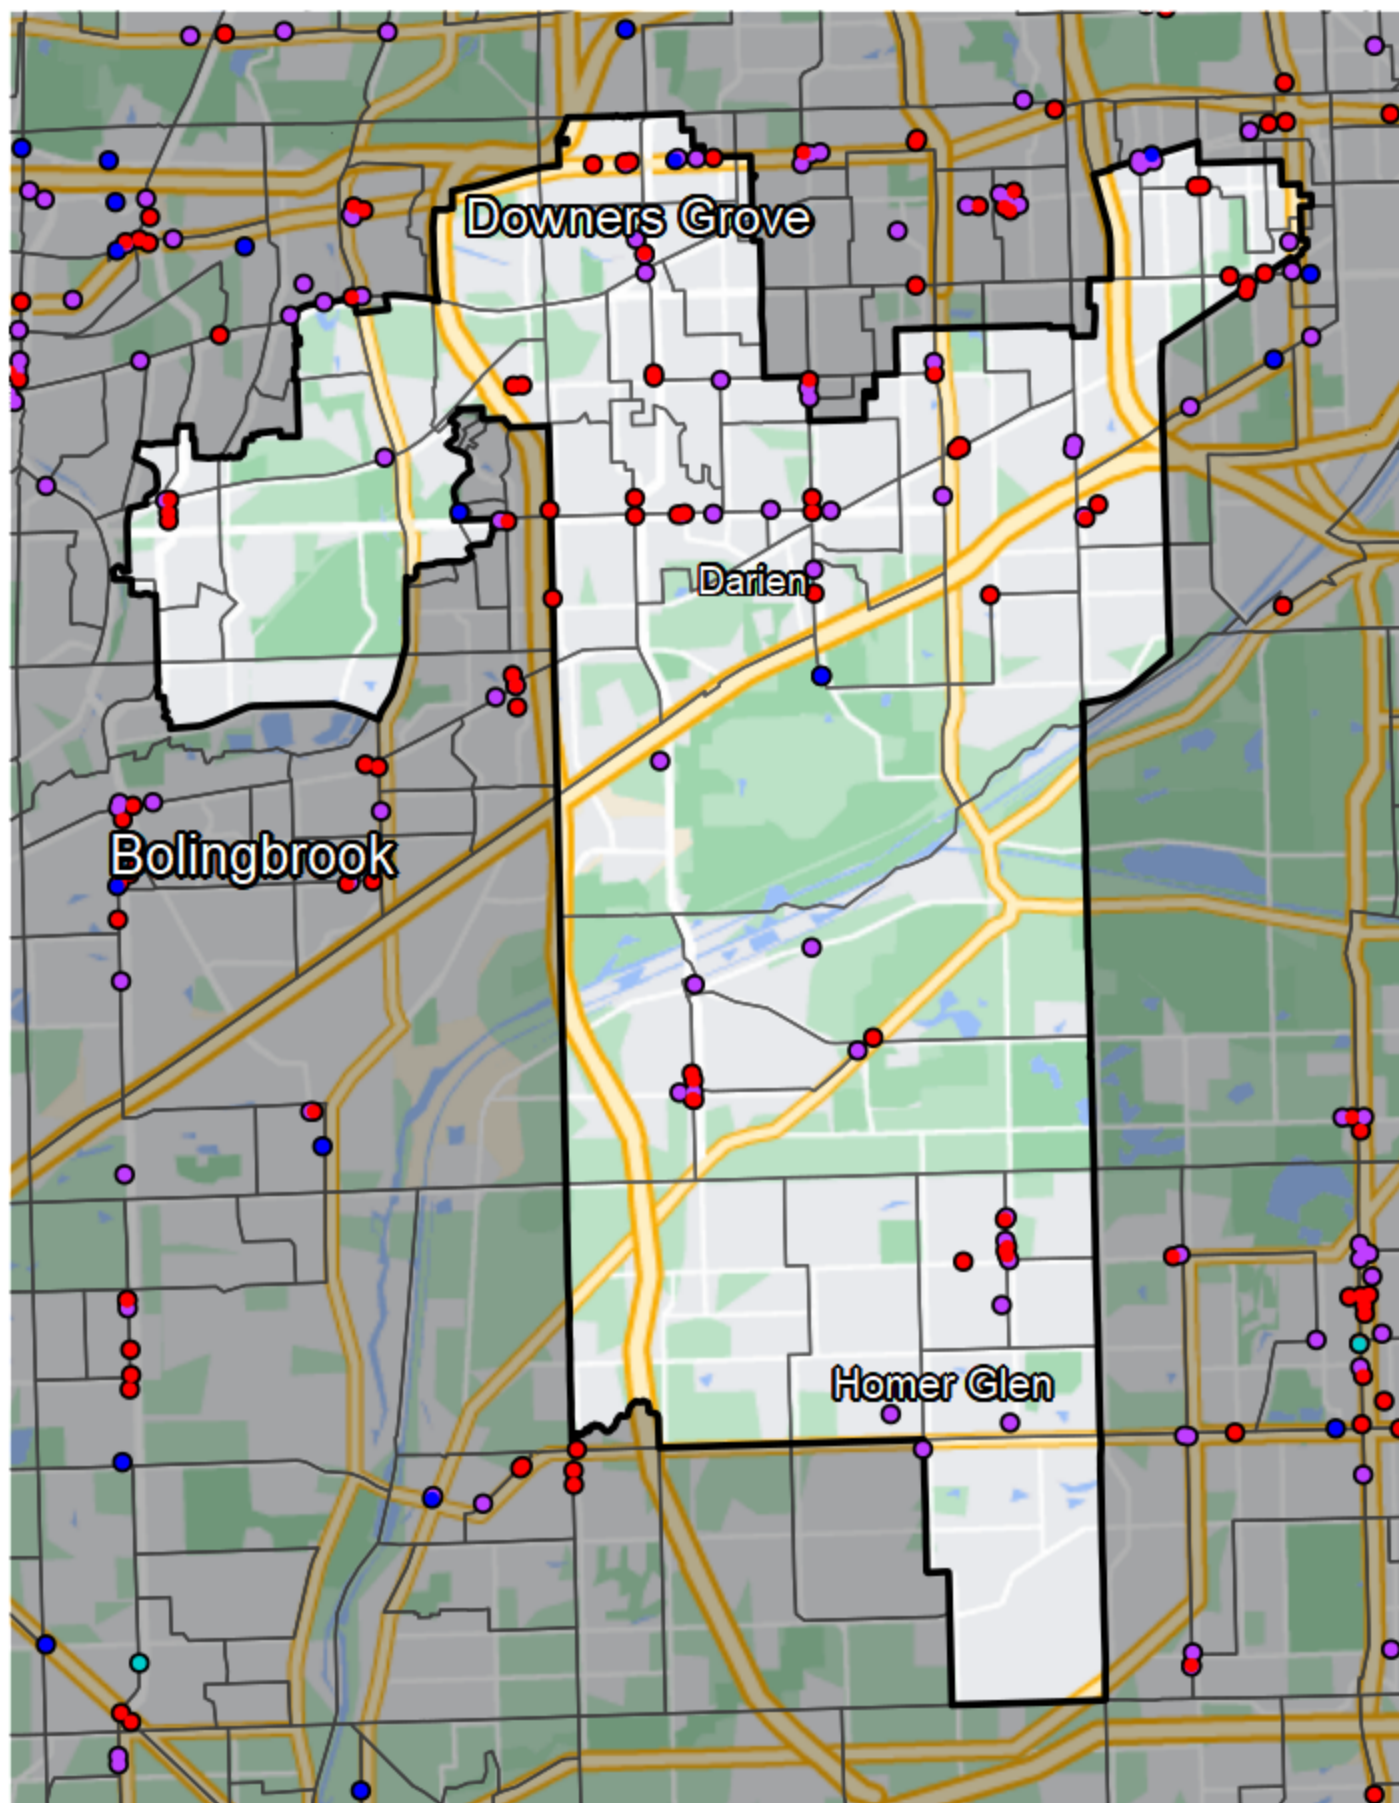

Illinois - State Senate District 41

Banking Desert

■ No Branches within 10 Miles of Population Center

Financial Institutions

- Bank: 37
- Bank, Out-of-State: 41
- Credit Union: 3
- Credit Union, Out-of-State: 0