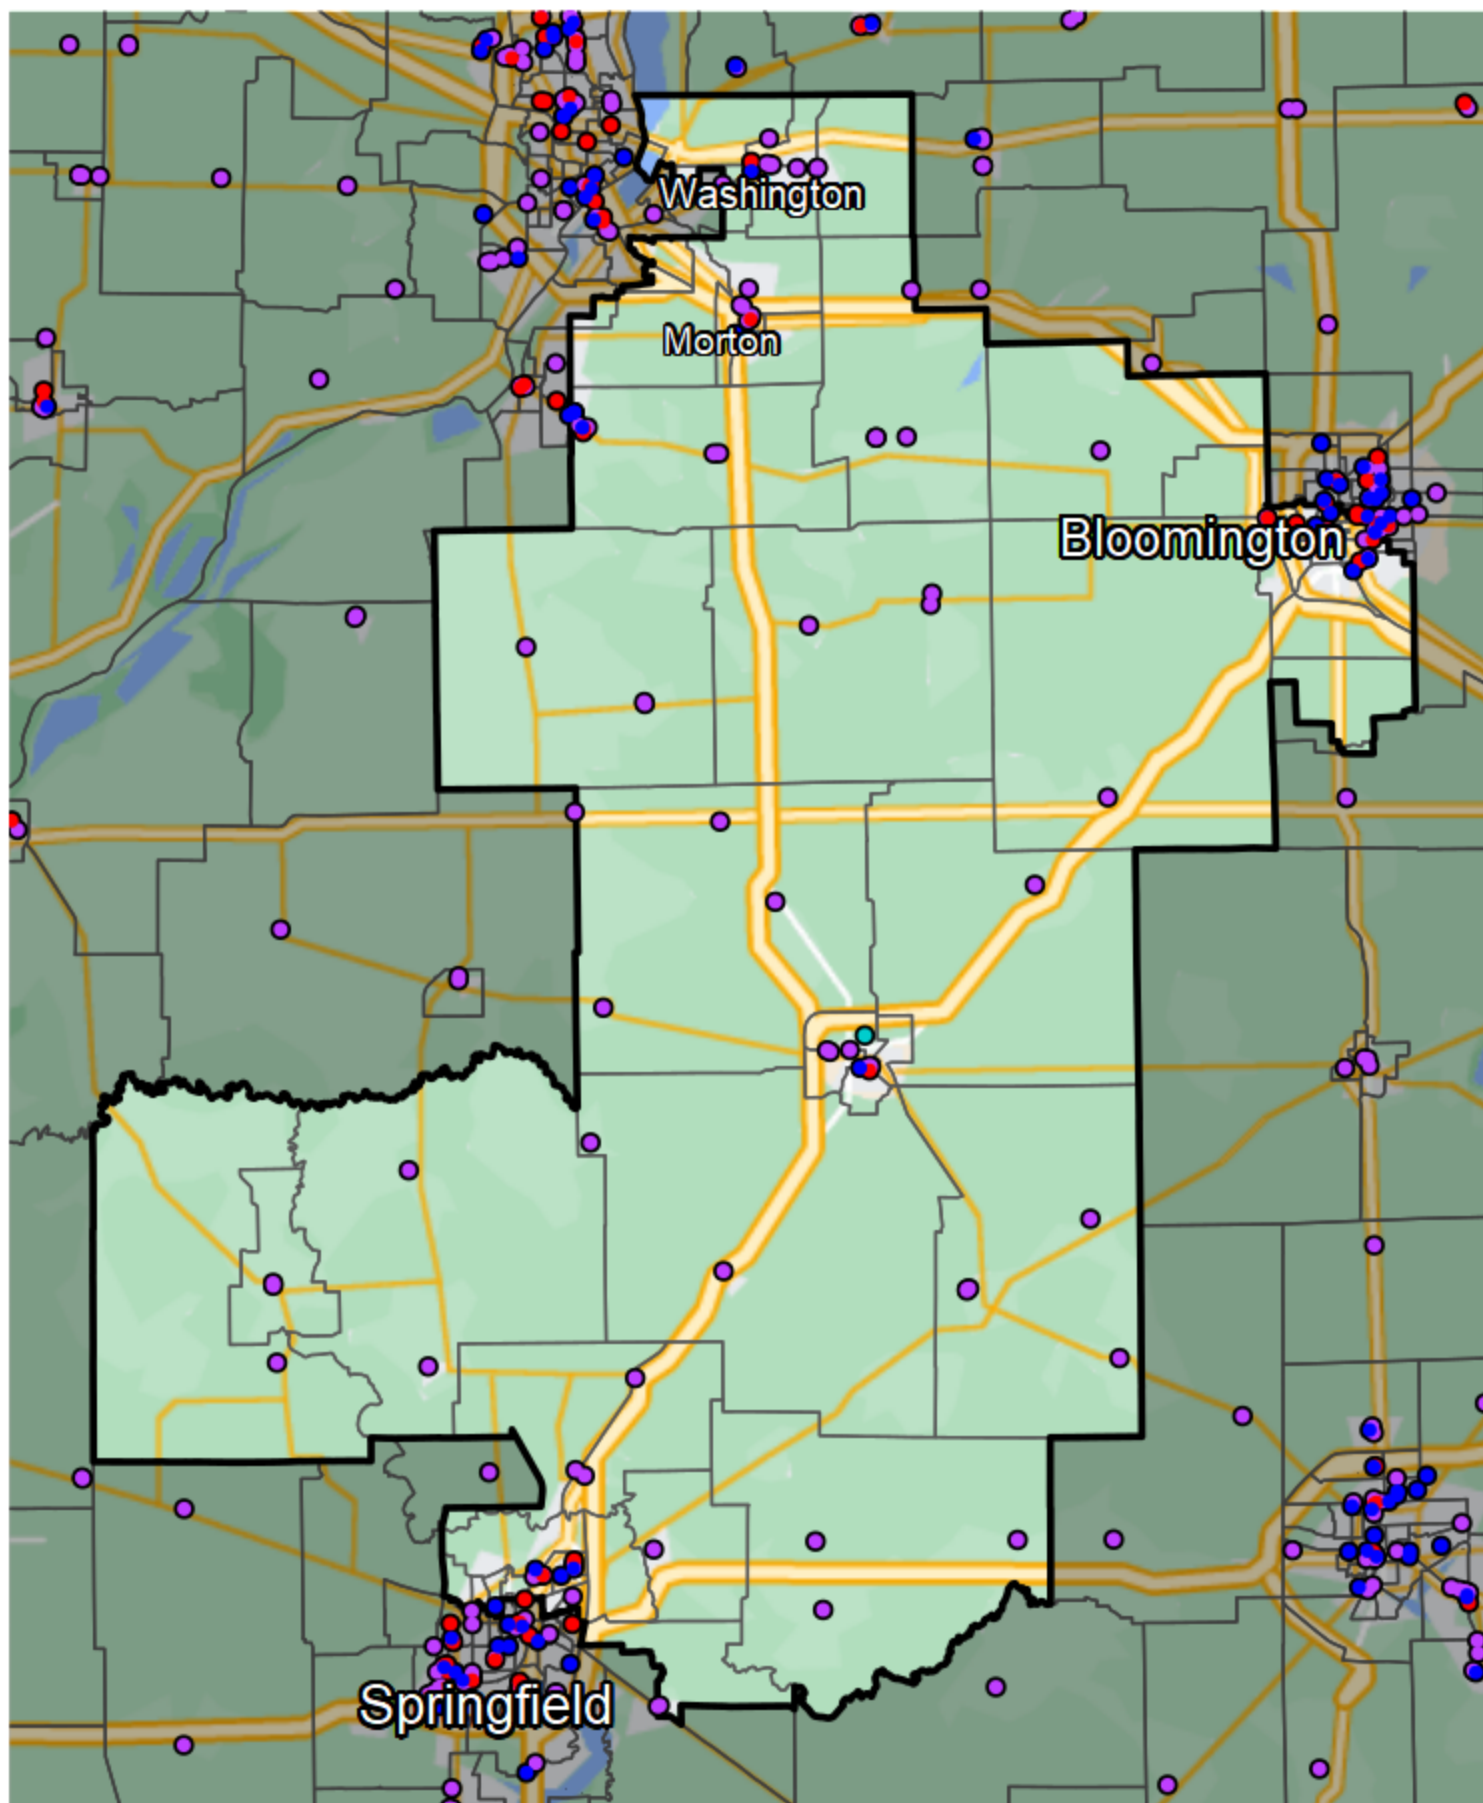

Illinois - State Senate District 44

Banking Desert

No Branches within 10 Miles of Population Center

Financial Institutions

- Bank: 70
- Bank, Out-of-State: 13
- Credit Union: 20
- Credit Union, Out-of-State: 1