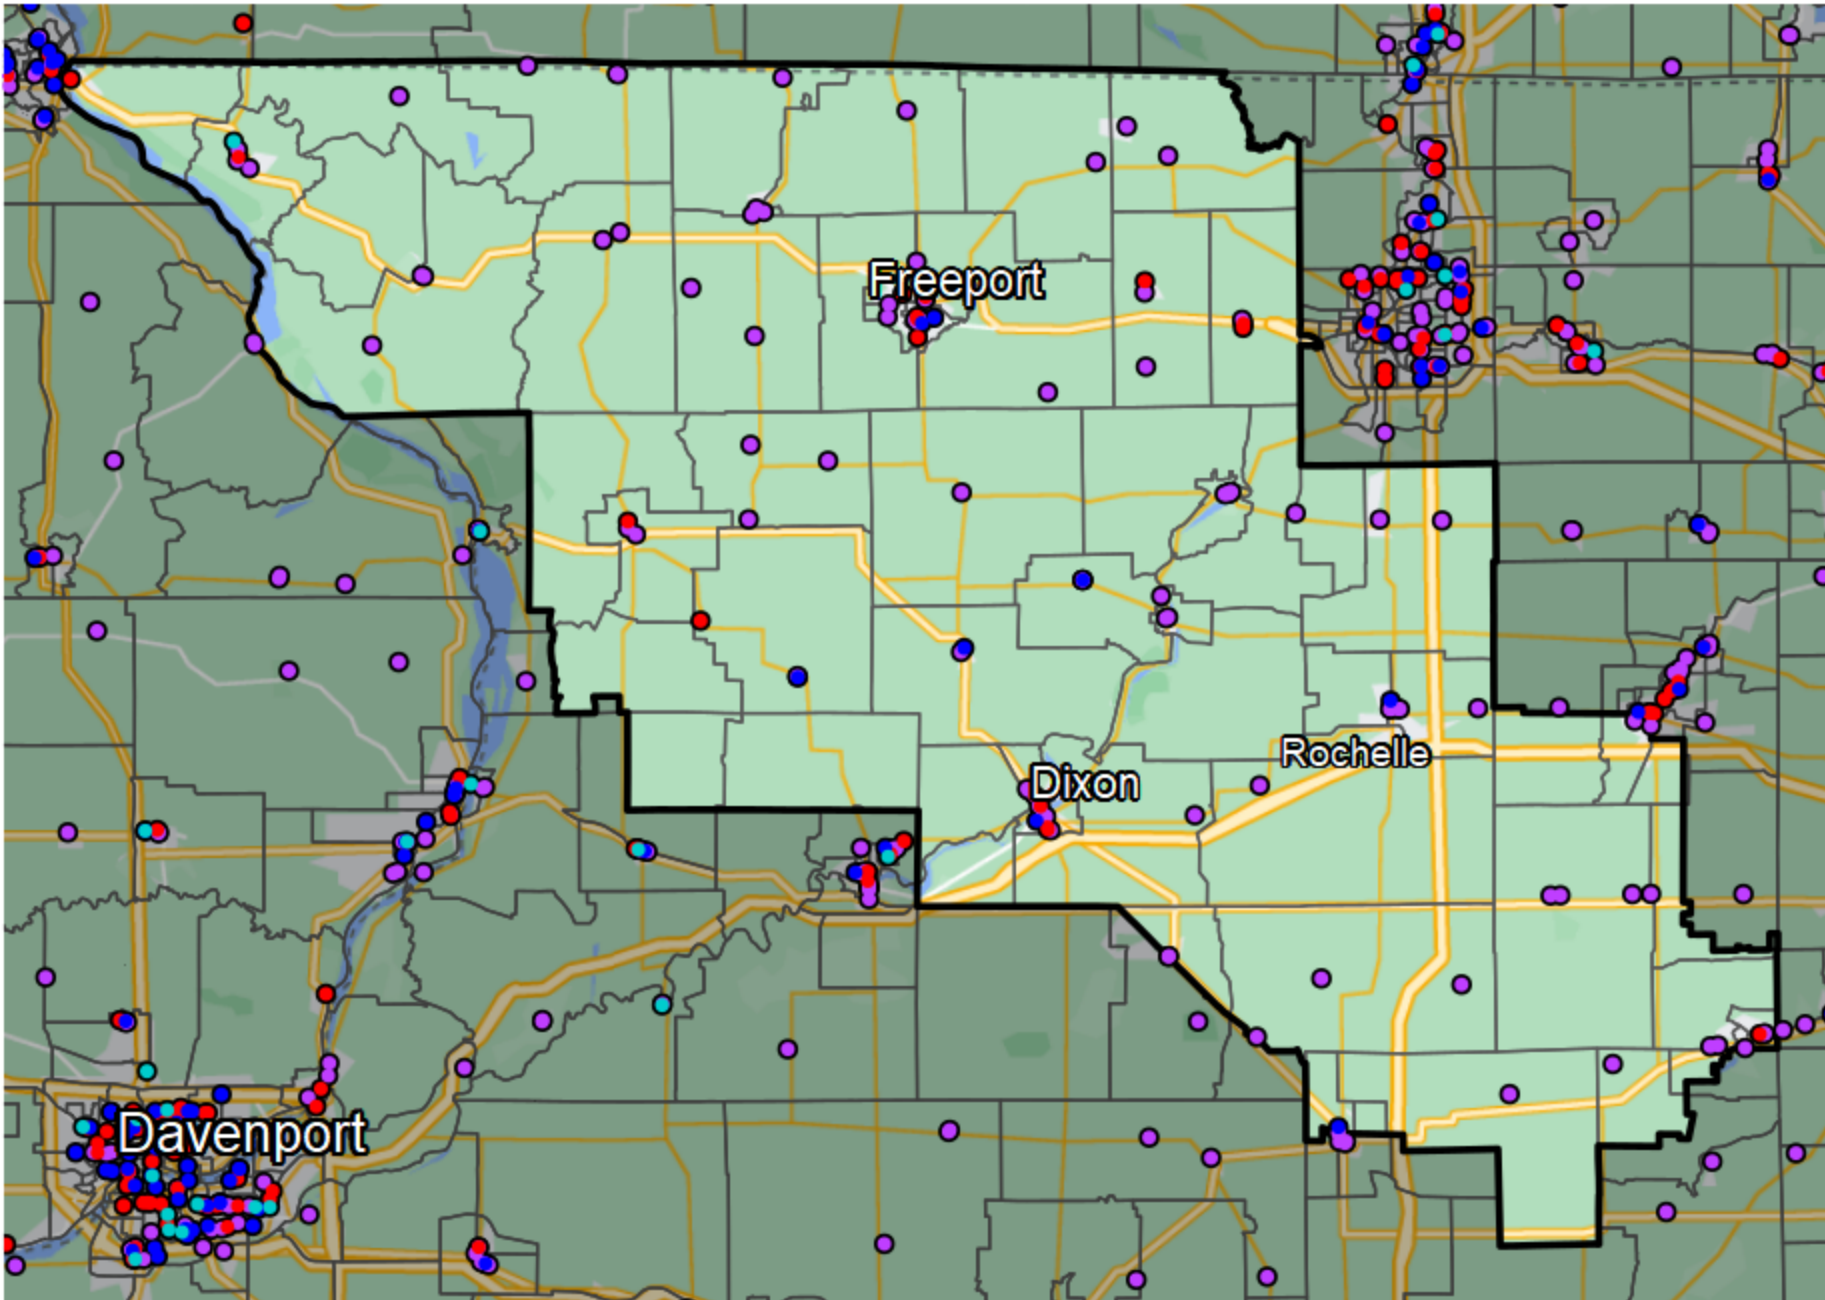

Illinois - State Senate District 45

Banking Desert

■ No Branches within 10 Miles of Population Center

Financial Institutions

- Bank: 88
- Bank, Out-of-State: 16
- Credit Union: 8
- Credit Union, Out-of-State: 1