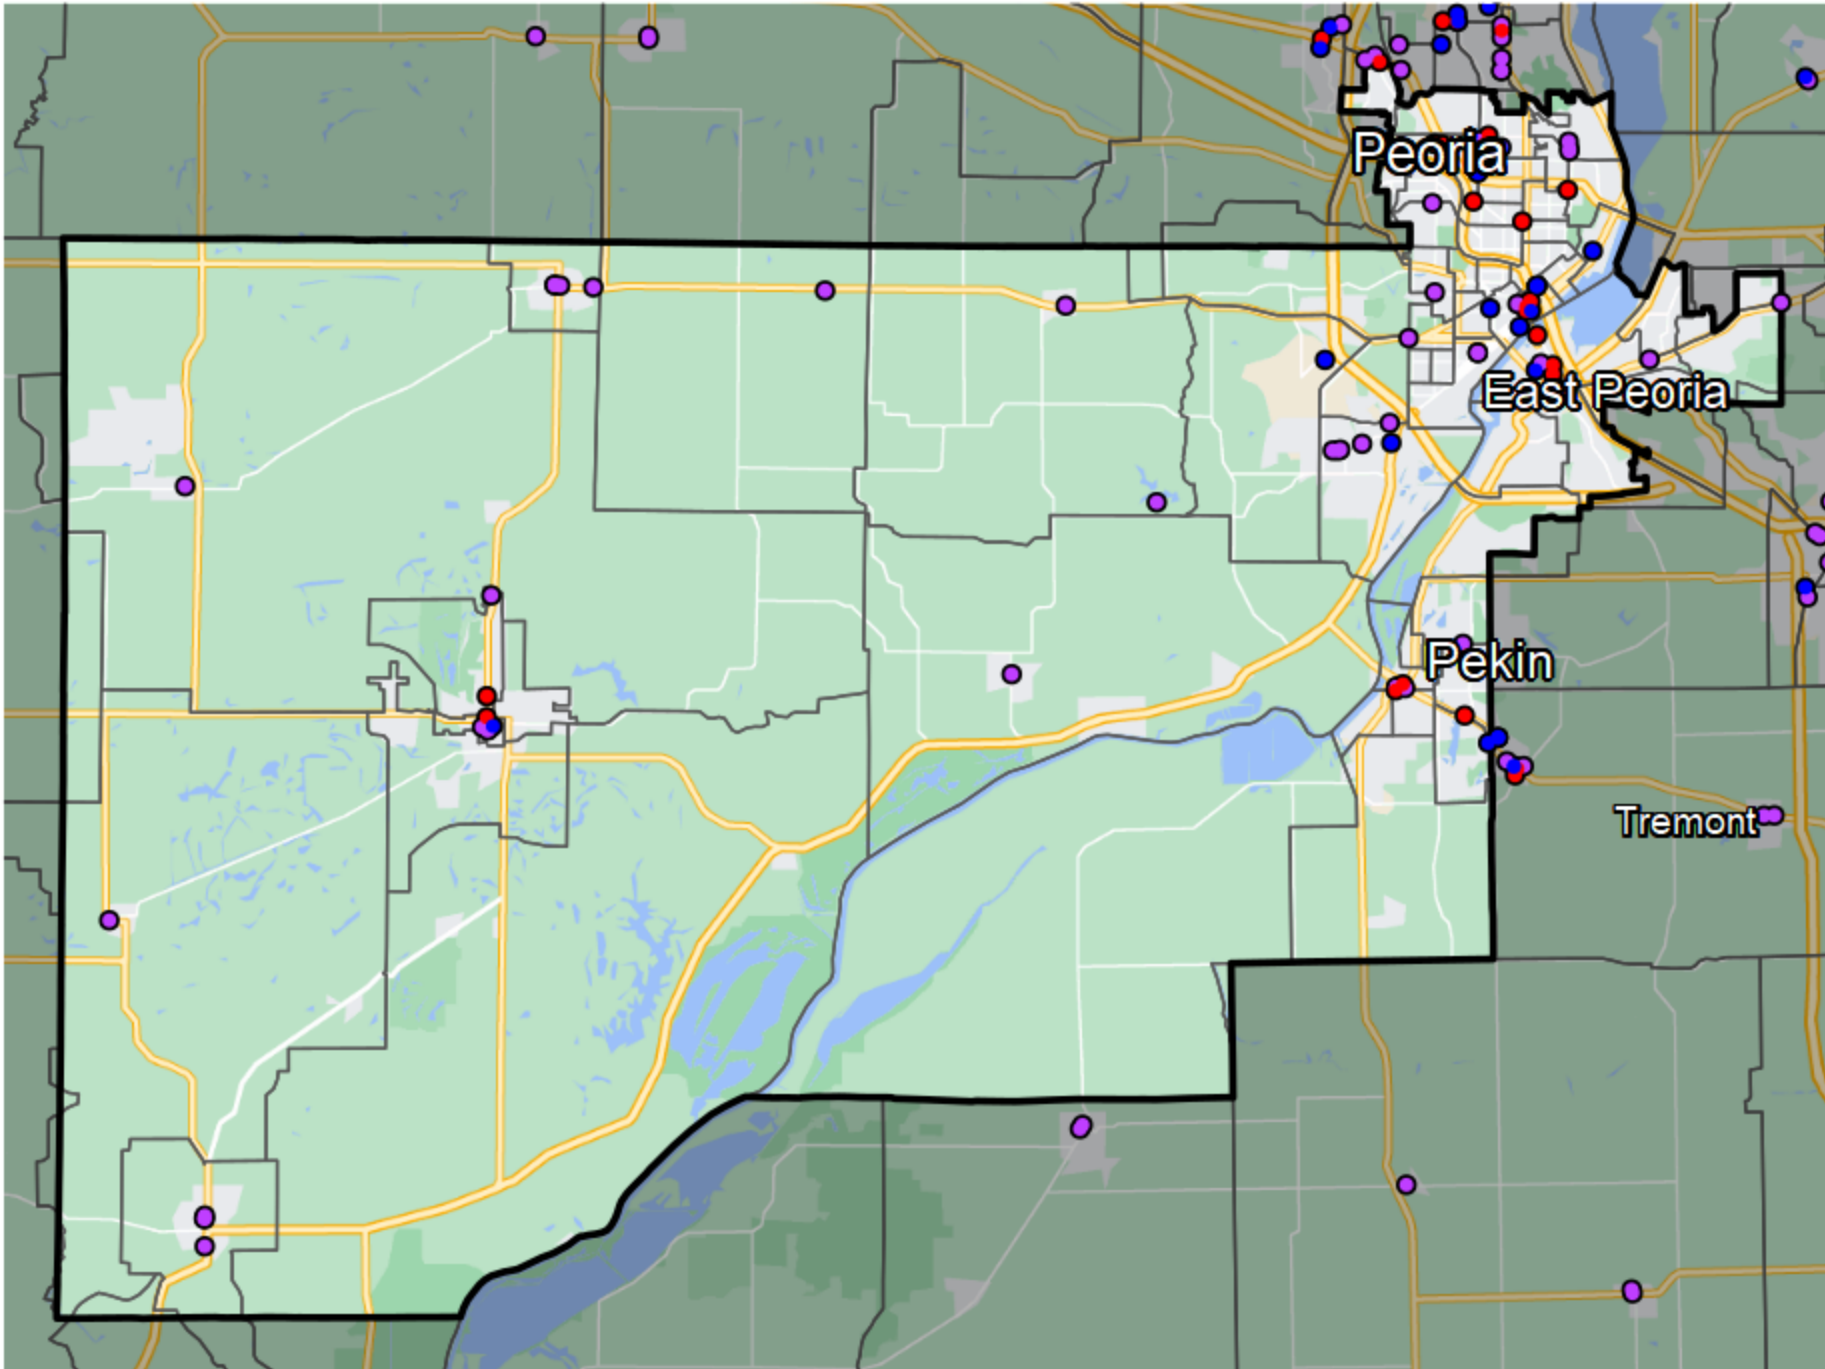

## Illinois - State Senate District 46

Banking Desert  
No Branches within 10 Miles of Population Center

Financial Institutions  
Bank: 48  
Bank, Out-of-State: 19  
Credit Union: 14  
Credit Union, Out-of-State: 0

Sources: NCUA, FDIC, UW-Madison Population Lab, CDFI, US Census, Google Maps, CUNA