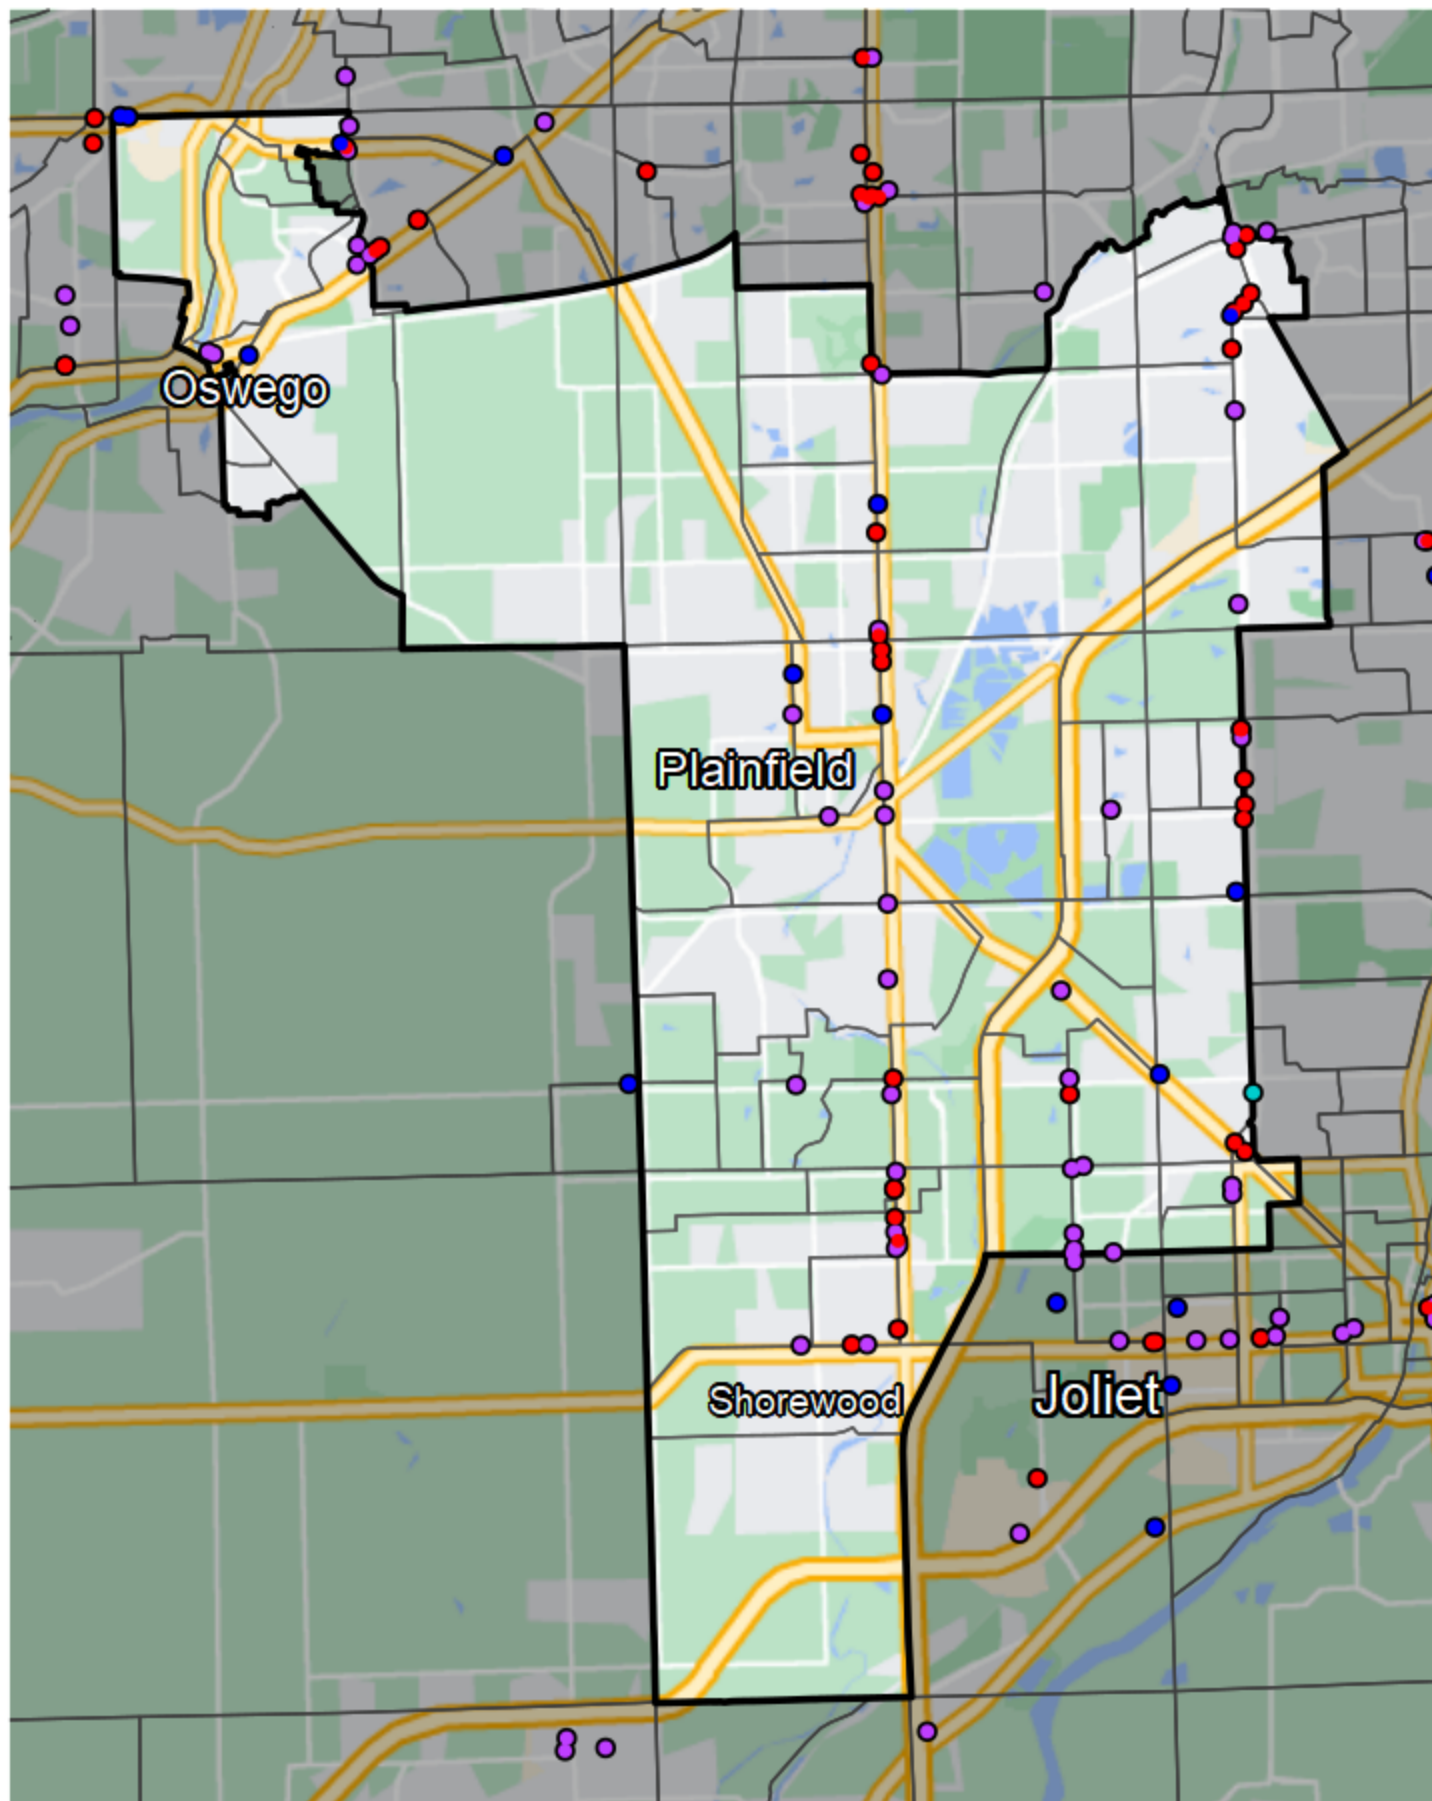

Illinois - State Senate District 49

Banking Desert

No Branches within 10 Miles of Population Center

Financial Institutions

- Bank: 34
- Bank, Out-of-State: 23
- Credit Union: 8
- Credit Union, Out-of-State: 0