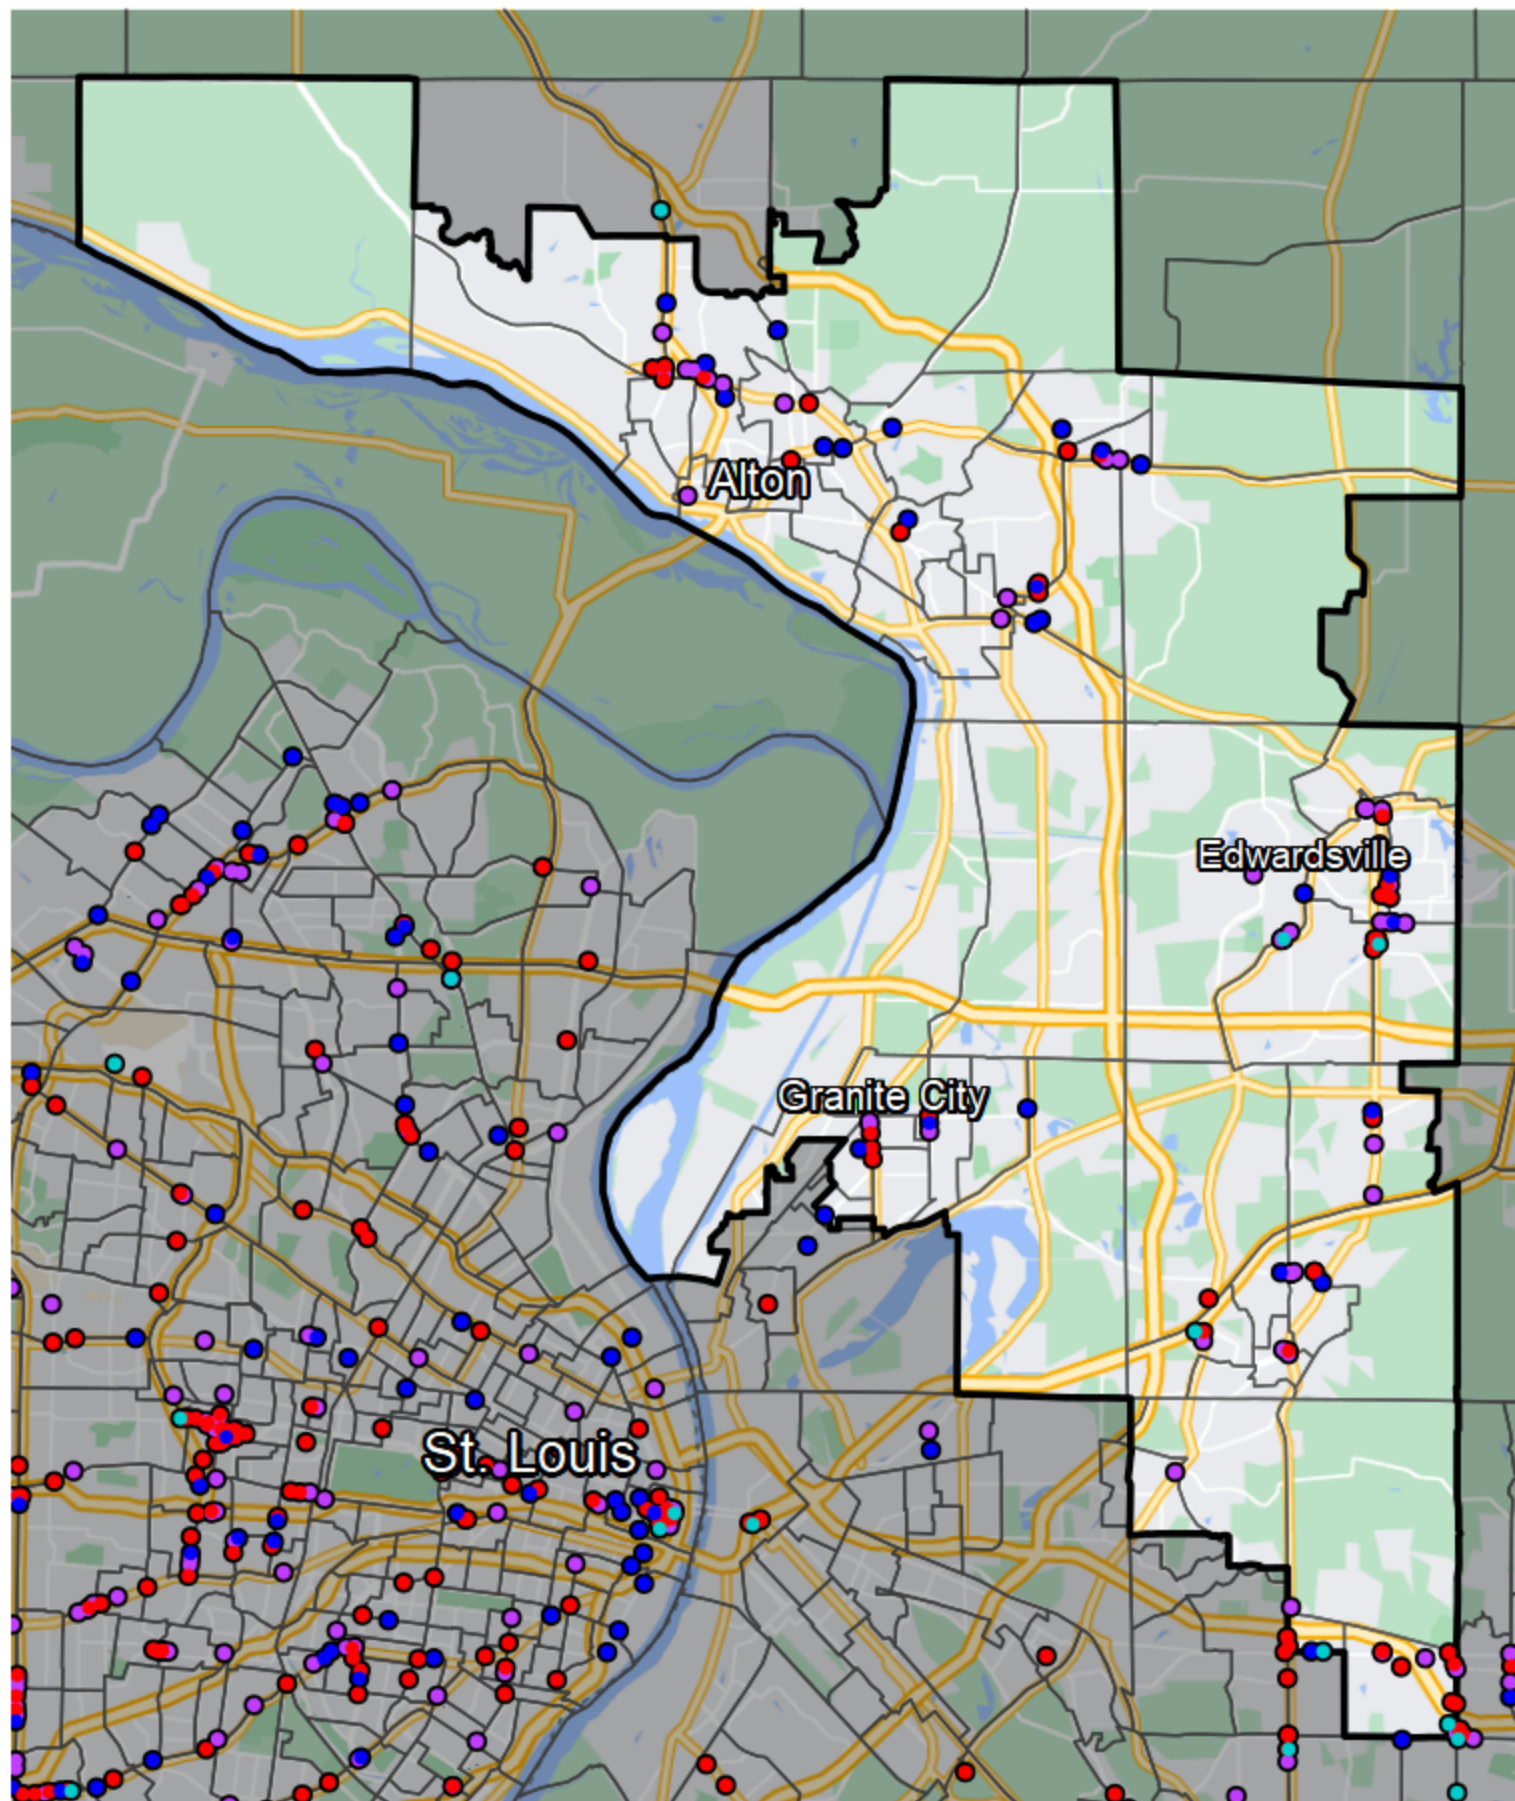

Illinois - State Senate District 56

Banking Desert

No Branches within 10 Miles of Population Center

Financial Institutions

- Bank: 44
- Bank, Out-of-State: 37
- Credit Union: 26
- Credit Union, Out-of-State: 6