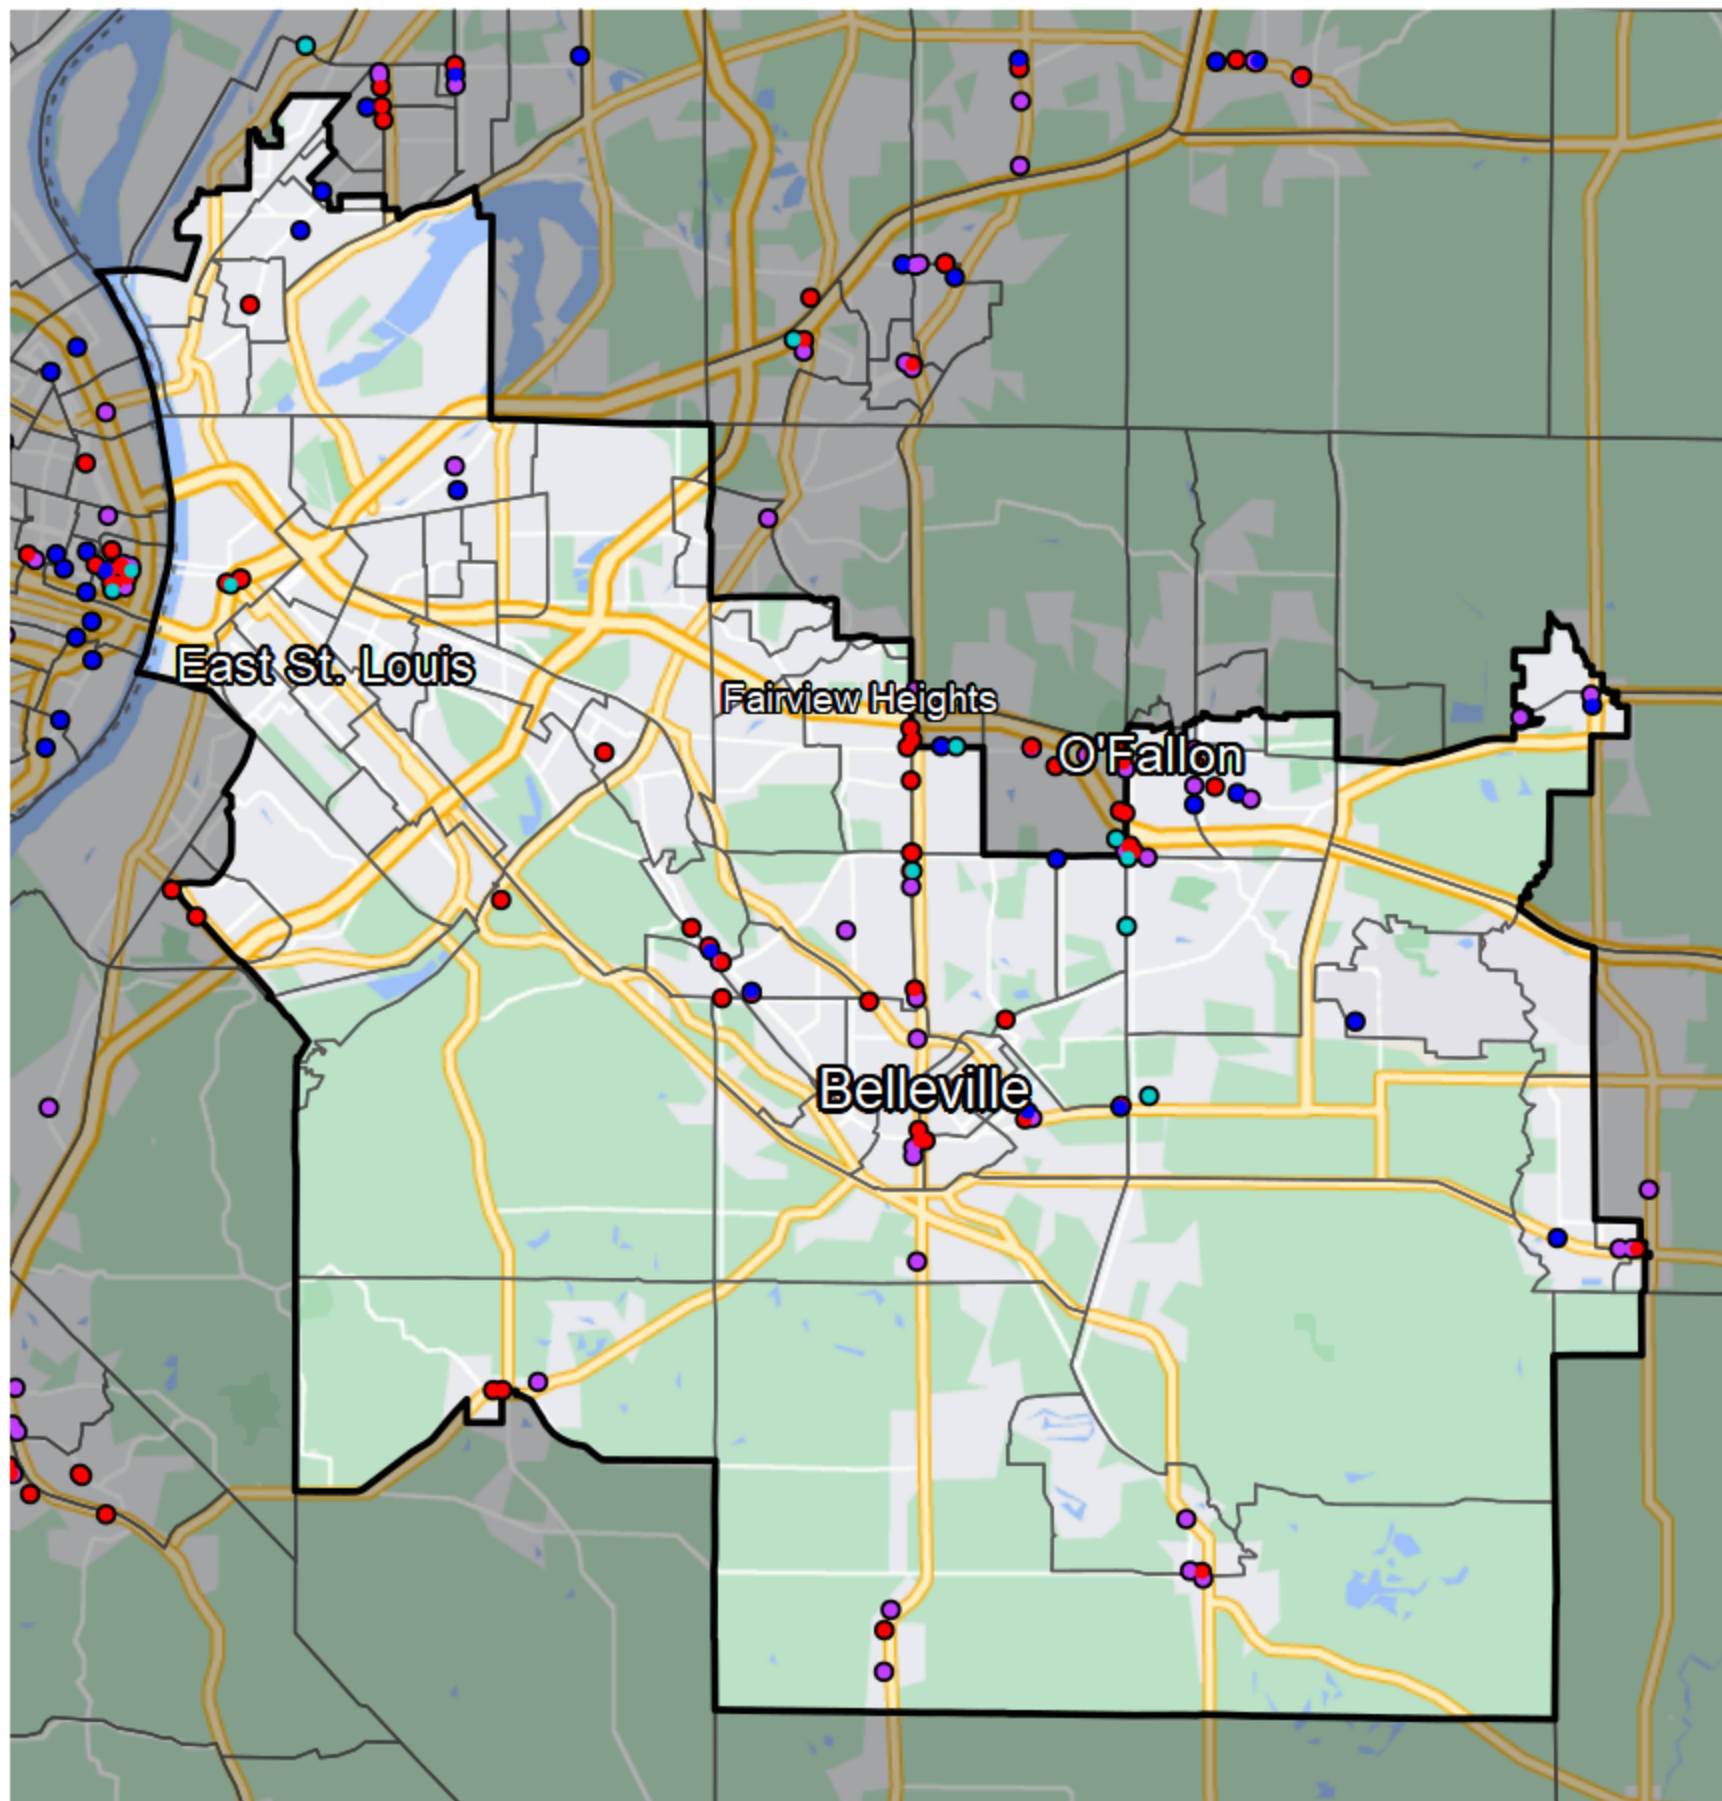

Illinois - State Senate District 57

Banking Desert

No Branches within 10 Miles of Population Center

Financial Institutions

- Bank: 23
- Bank, Out-of-State: 35
- Credit Union: 12
- Credit Union, Out-of-State: 5