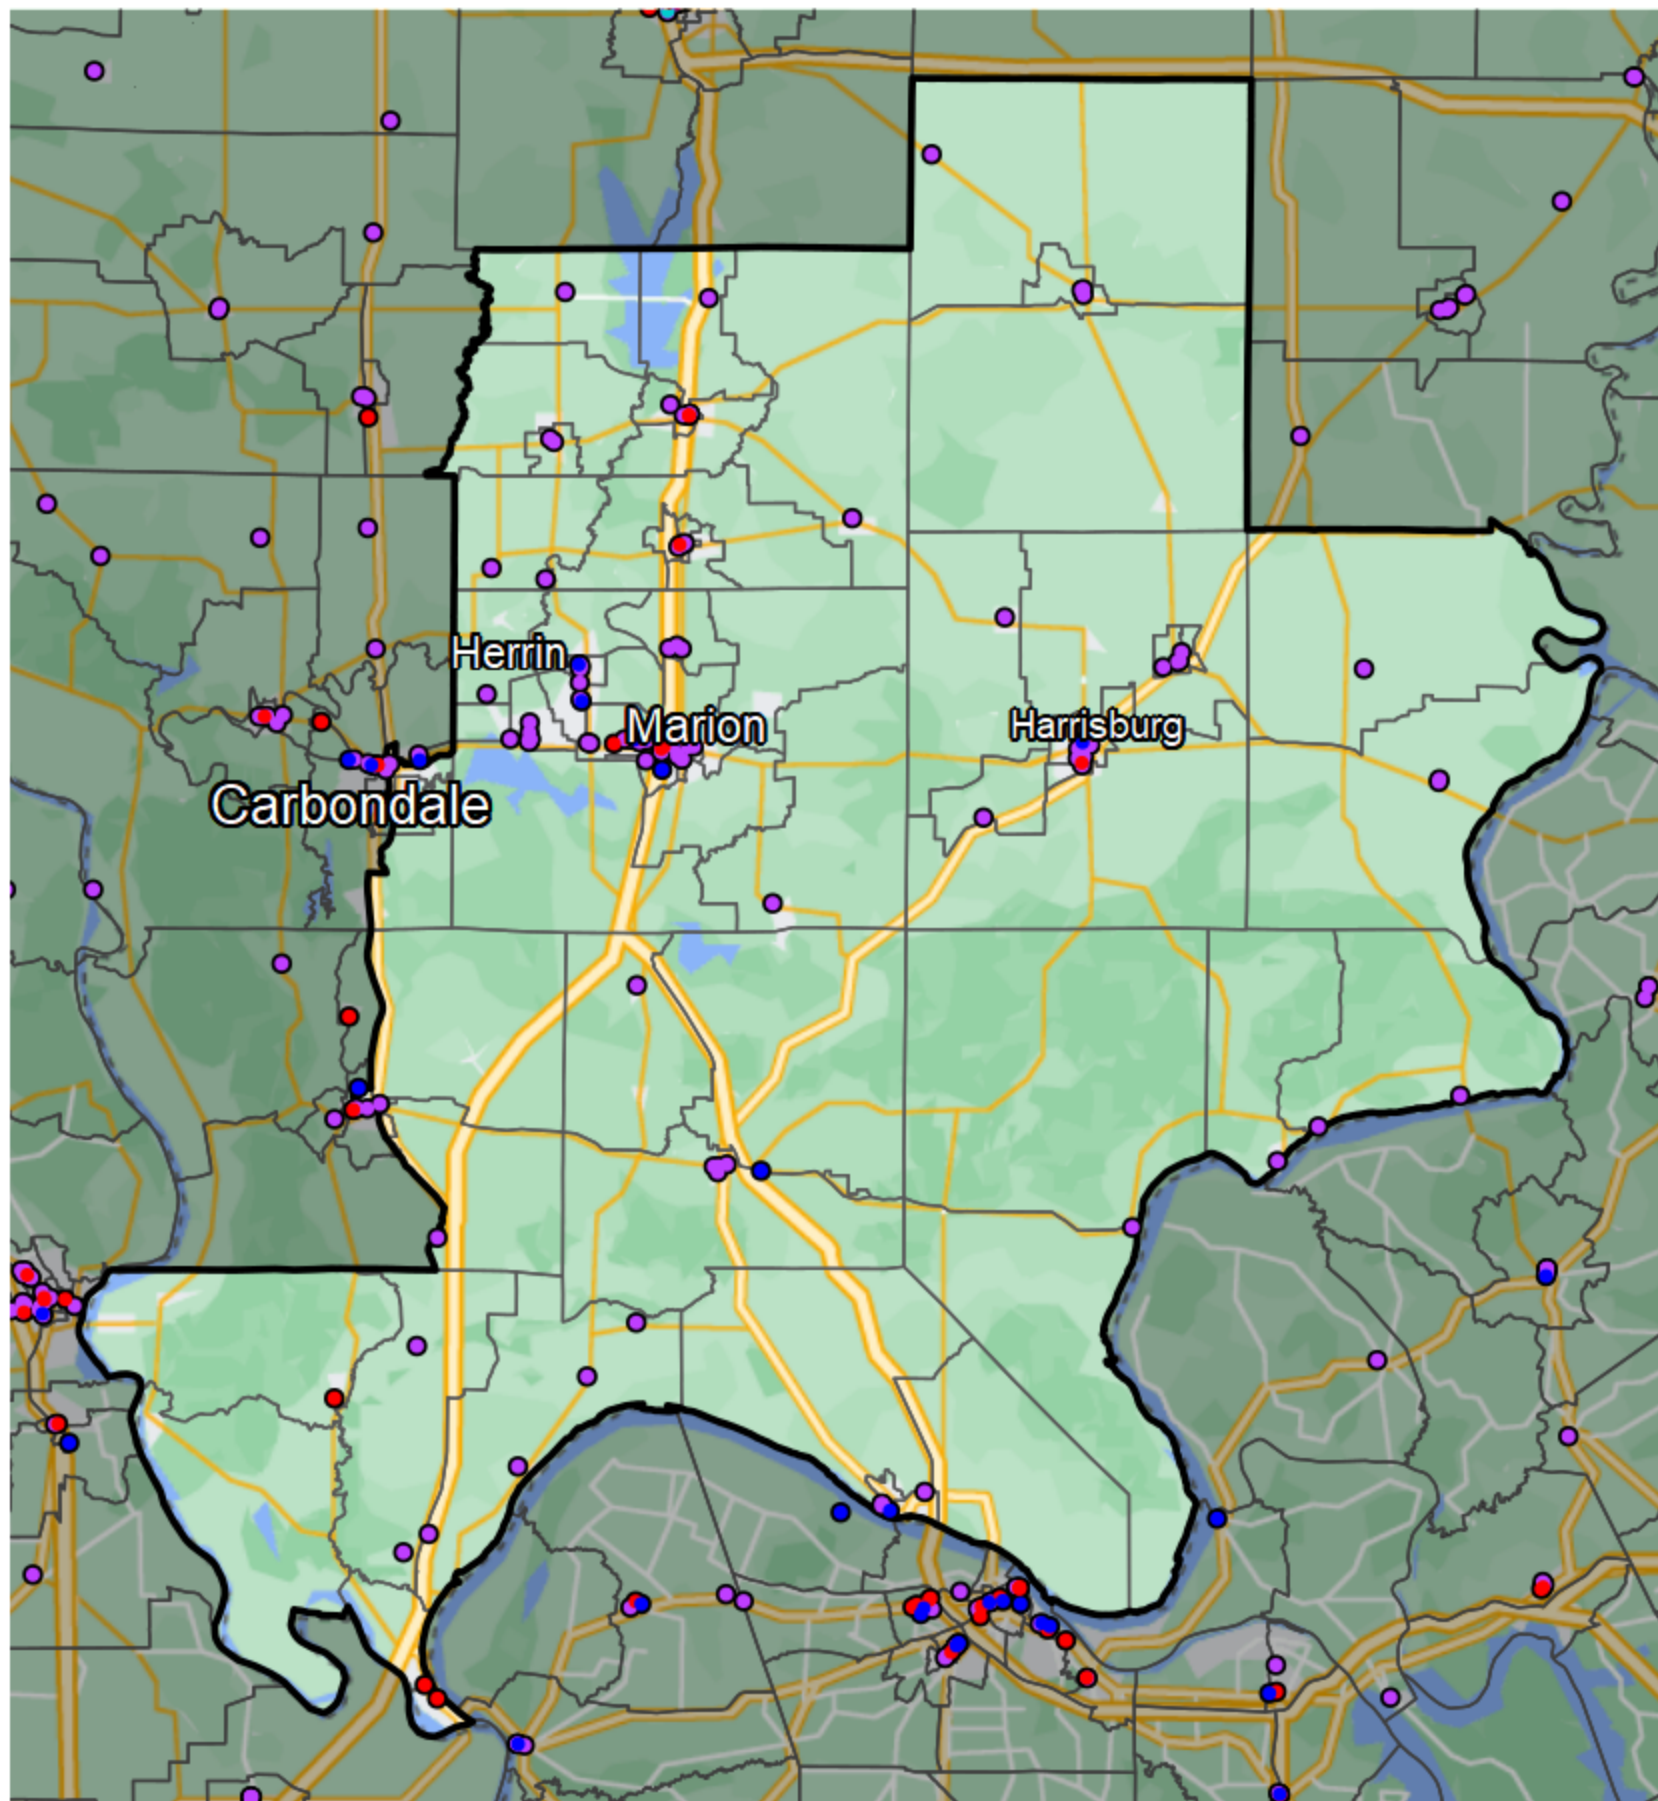

# Illinois - State Senate District 59

## Banking Desert

No Branches within 10 Miles of Population Center