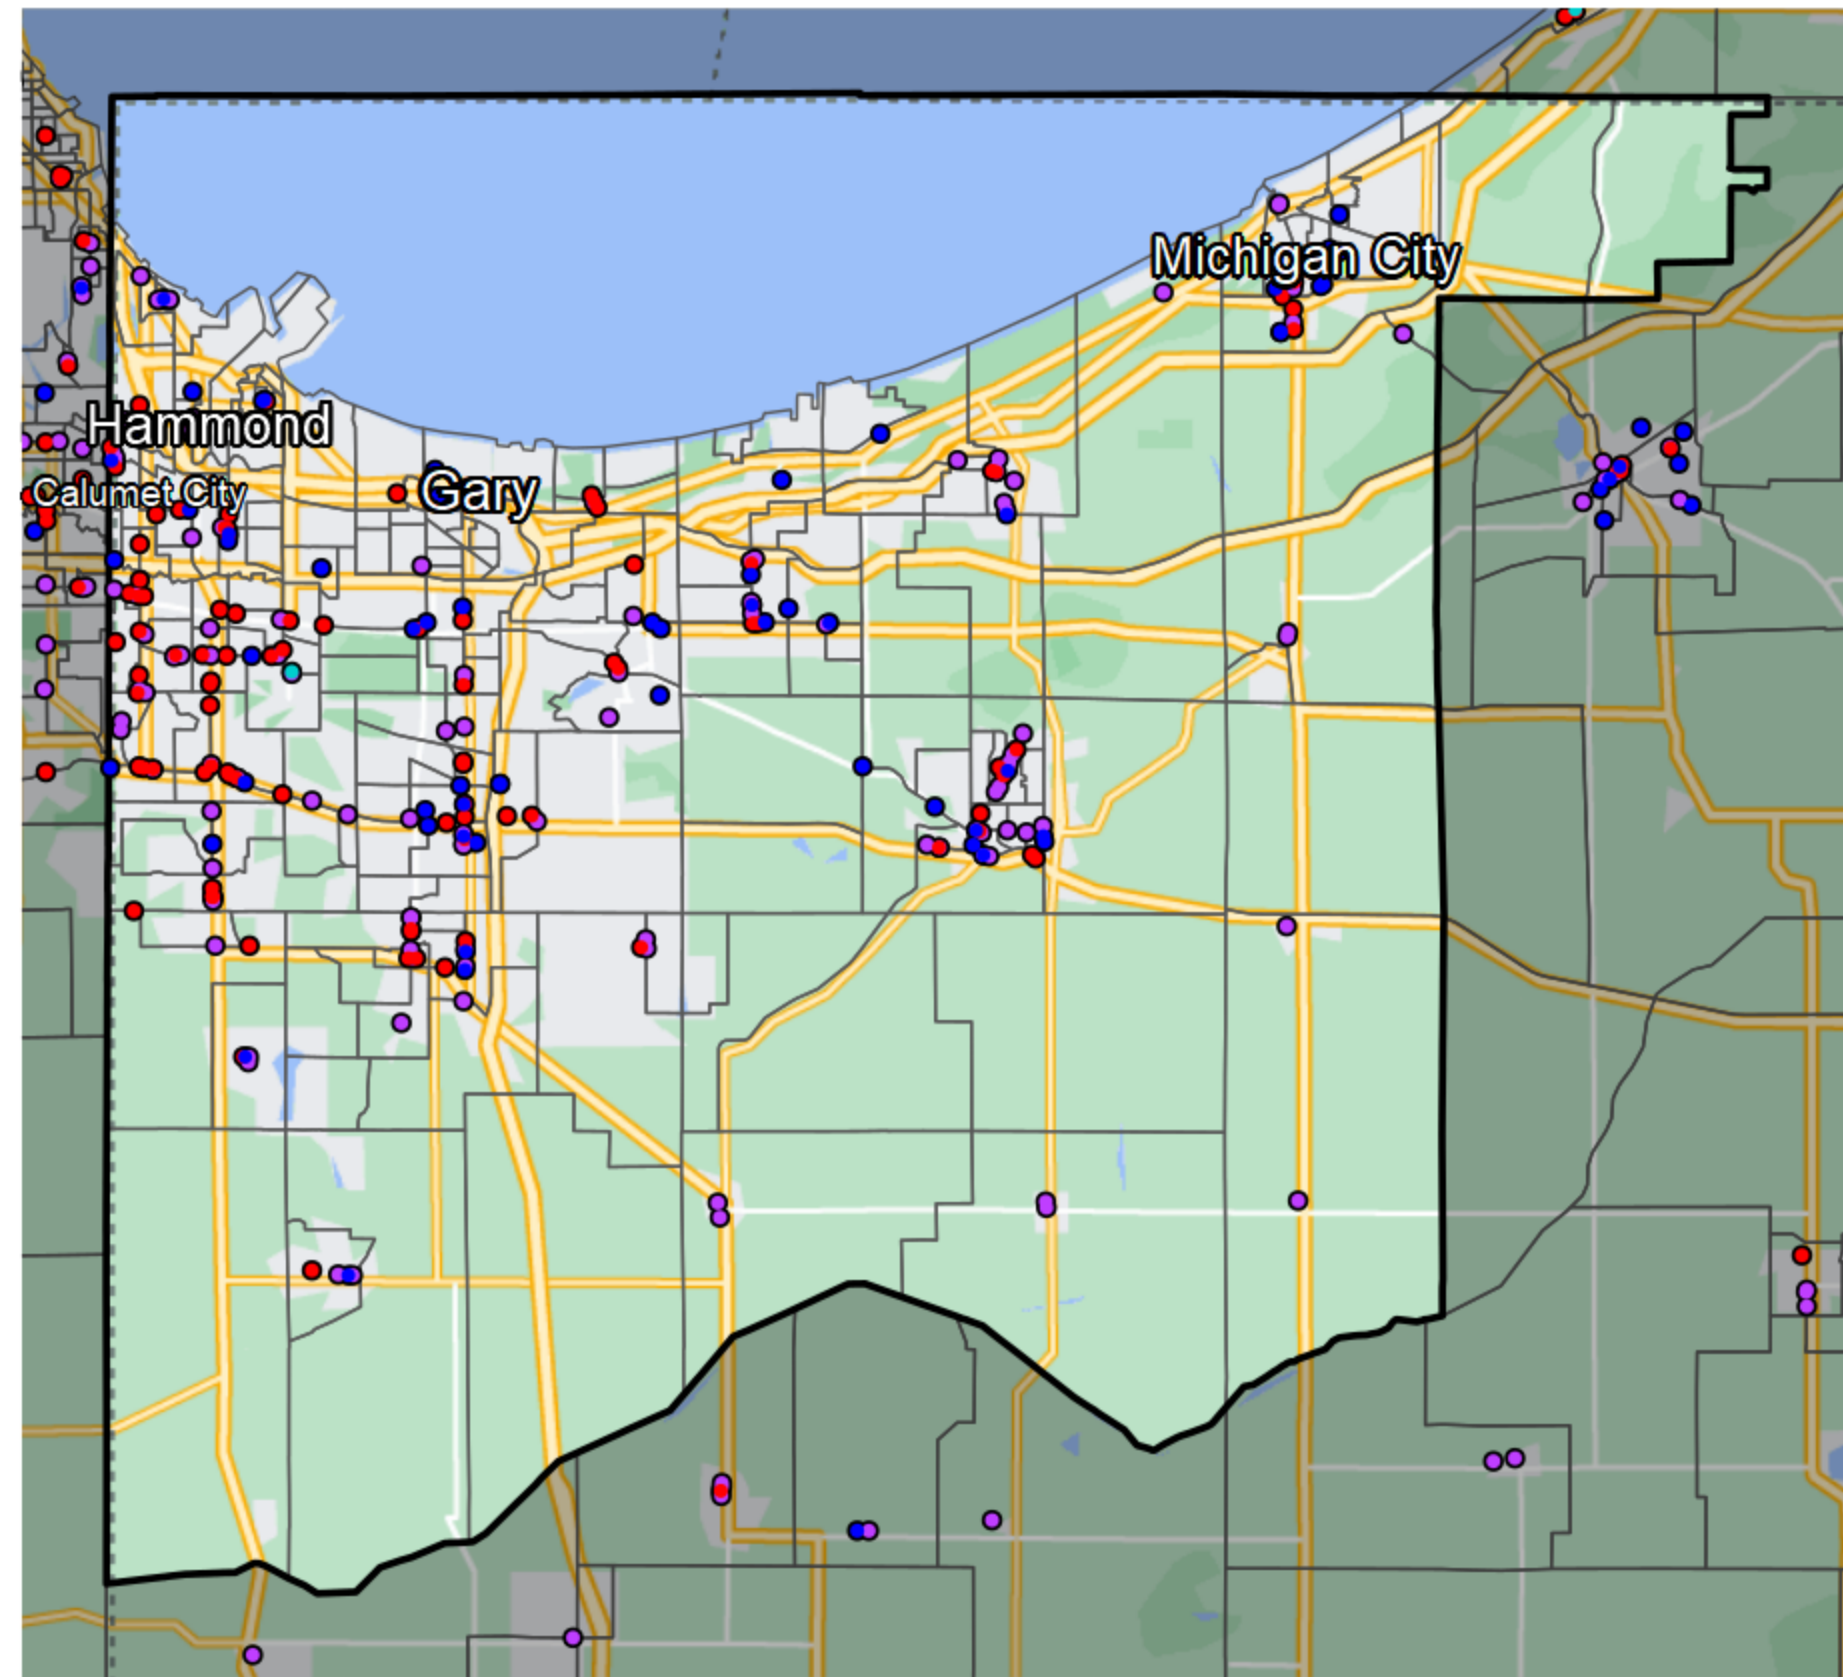

Indiana - Congressional District 1

Banking Desert

No Branches within 10 Miles of Population Center

Financial Institutions

- Bank: 108
- Bank, Out-of-State: 94
- Credit Union: 61
- Credit Union, Out-of-State: 1