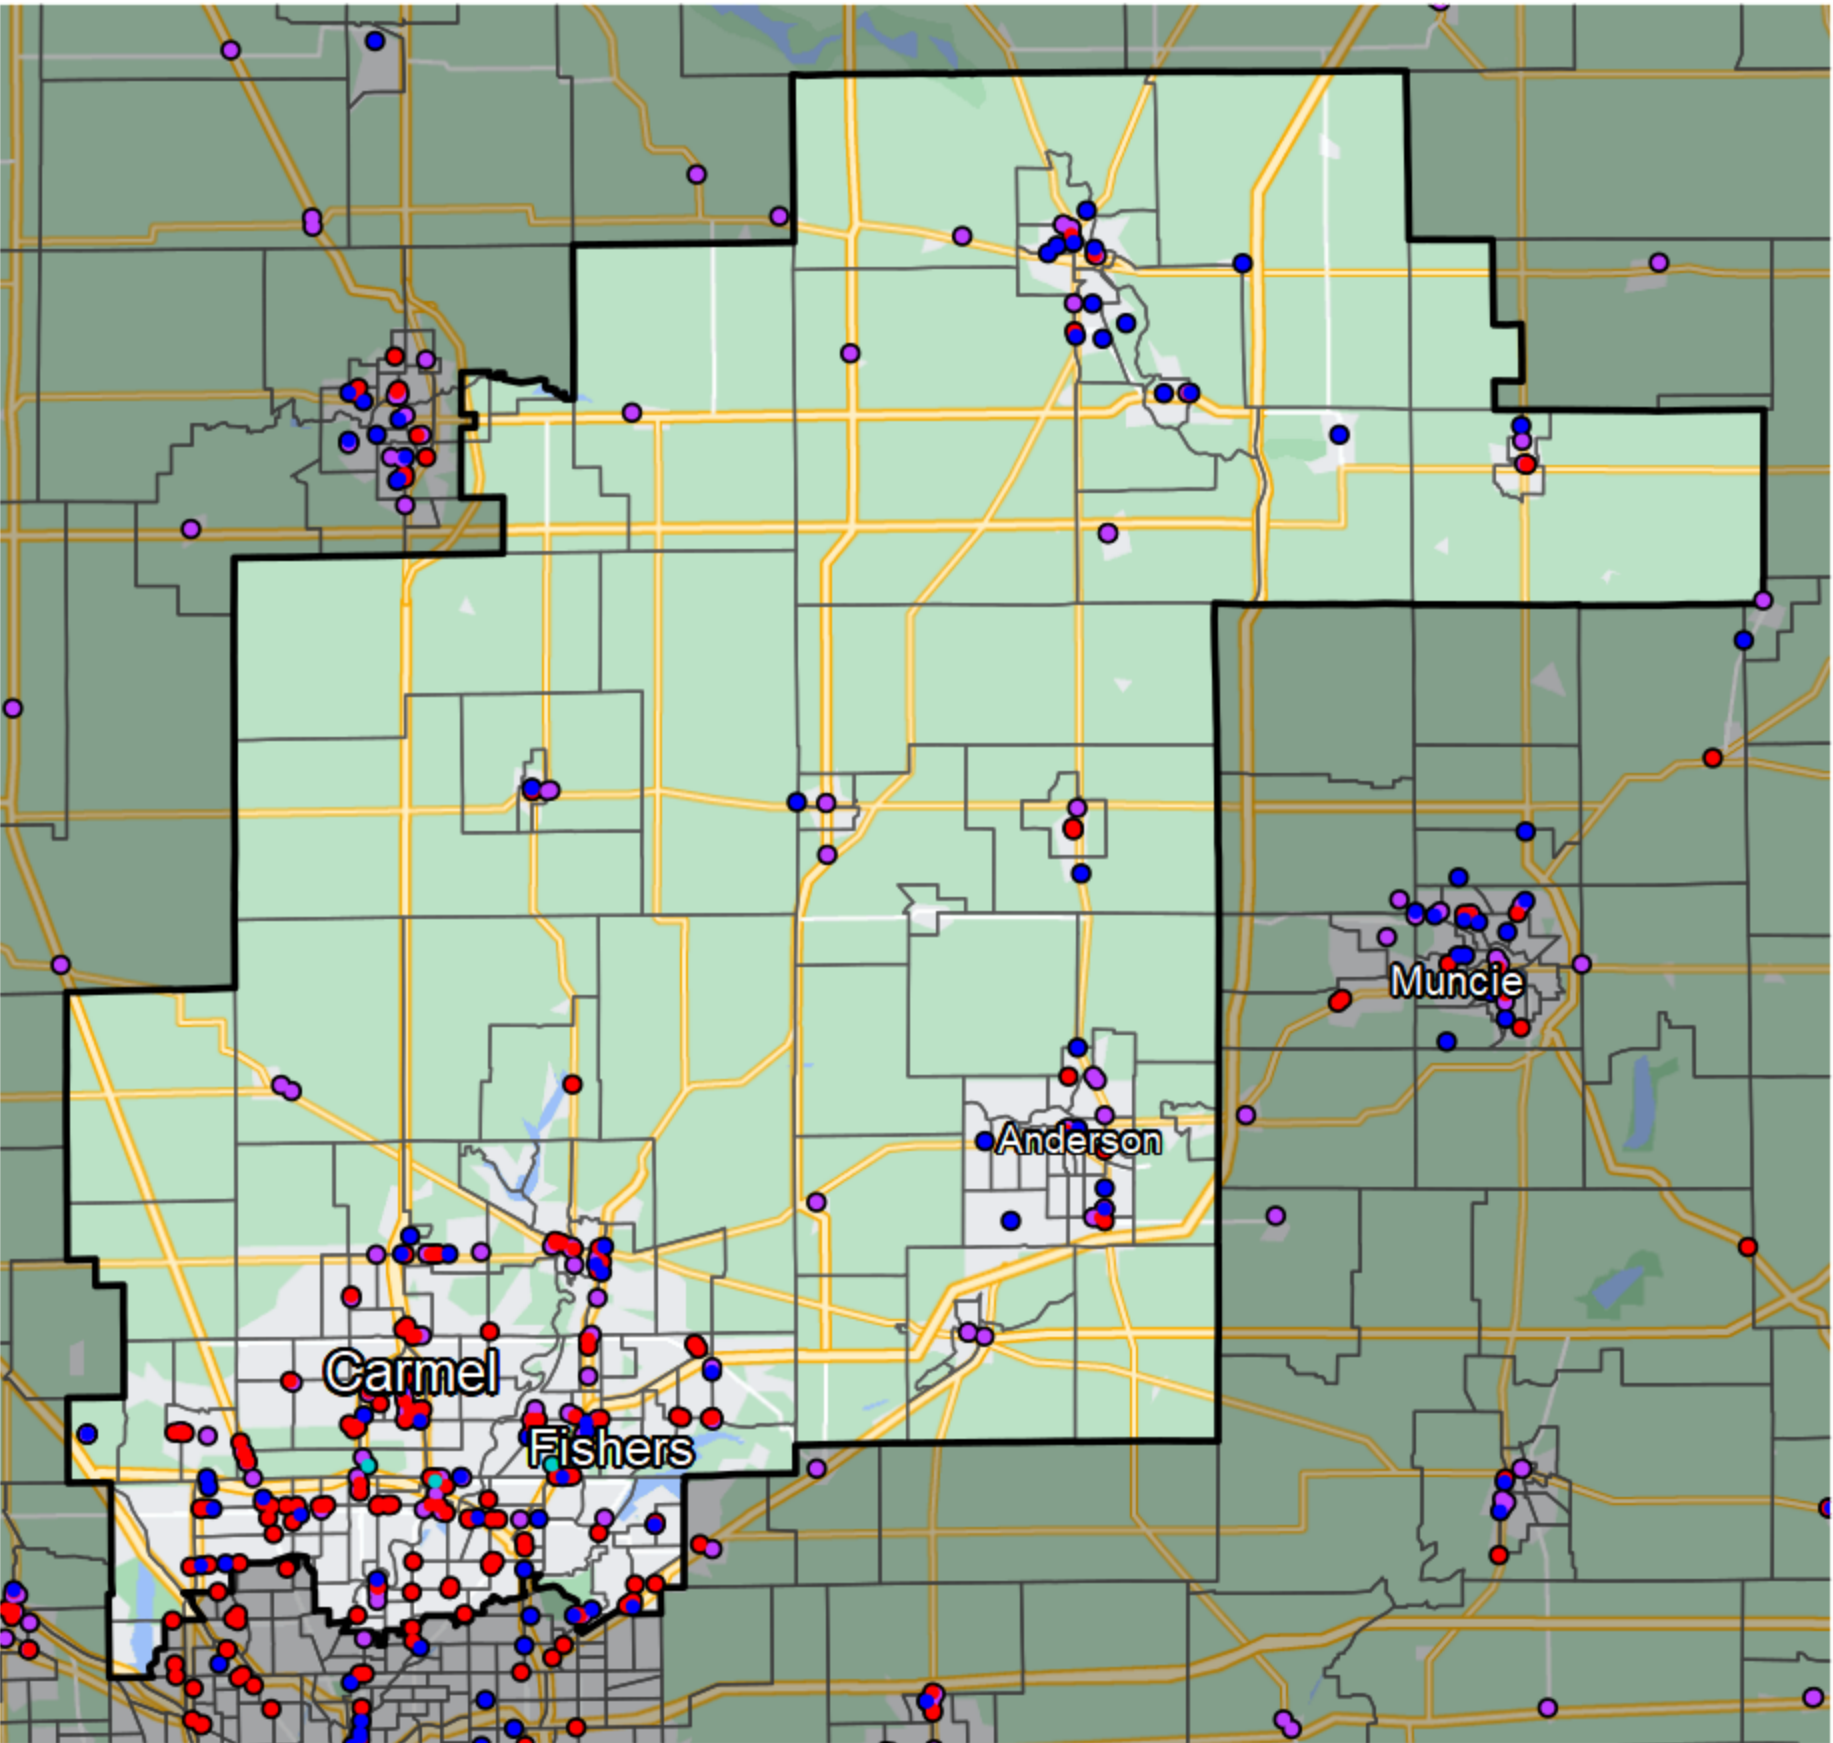

Indiana - Congressional District 5

Banking Desert
No Branches within 10 Miles of Population Center

Financial Institutions

- Bank: 94
- Bank, Out-of-State: 147
- Credit Union: 56
- Credit Union, Out-of-State: 3

Sources: NCUA, FDIC, UW-Madison Population Lab, CDFI, US Census, Google Maps, CUNA