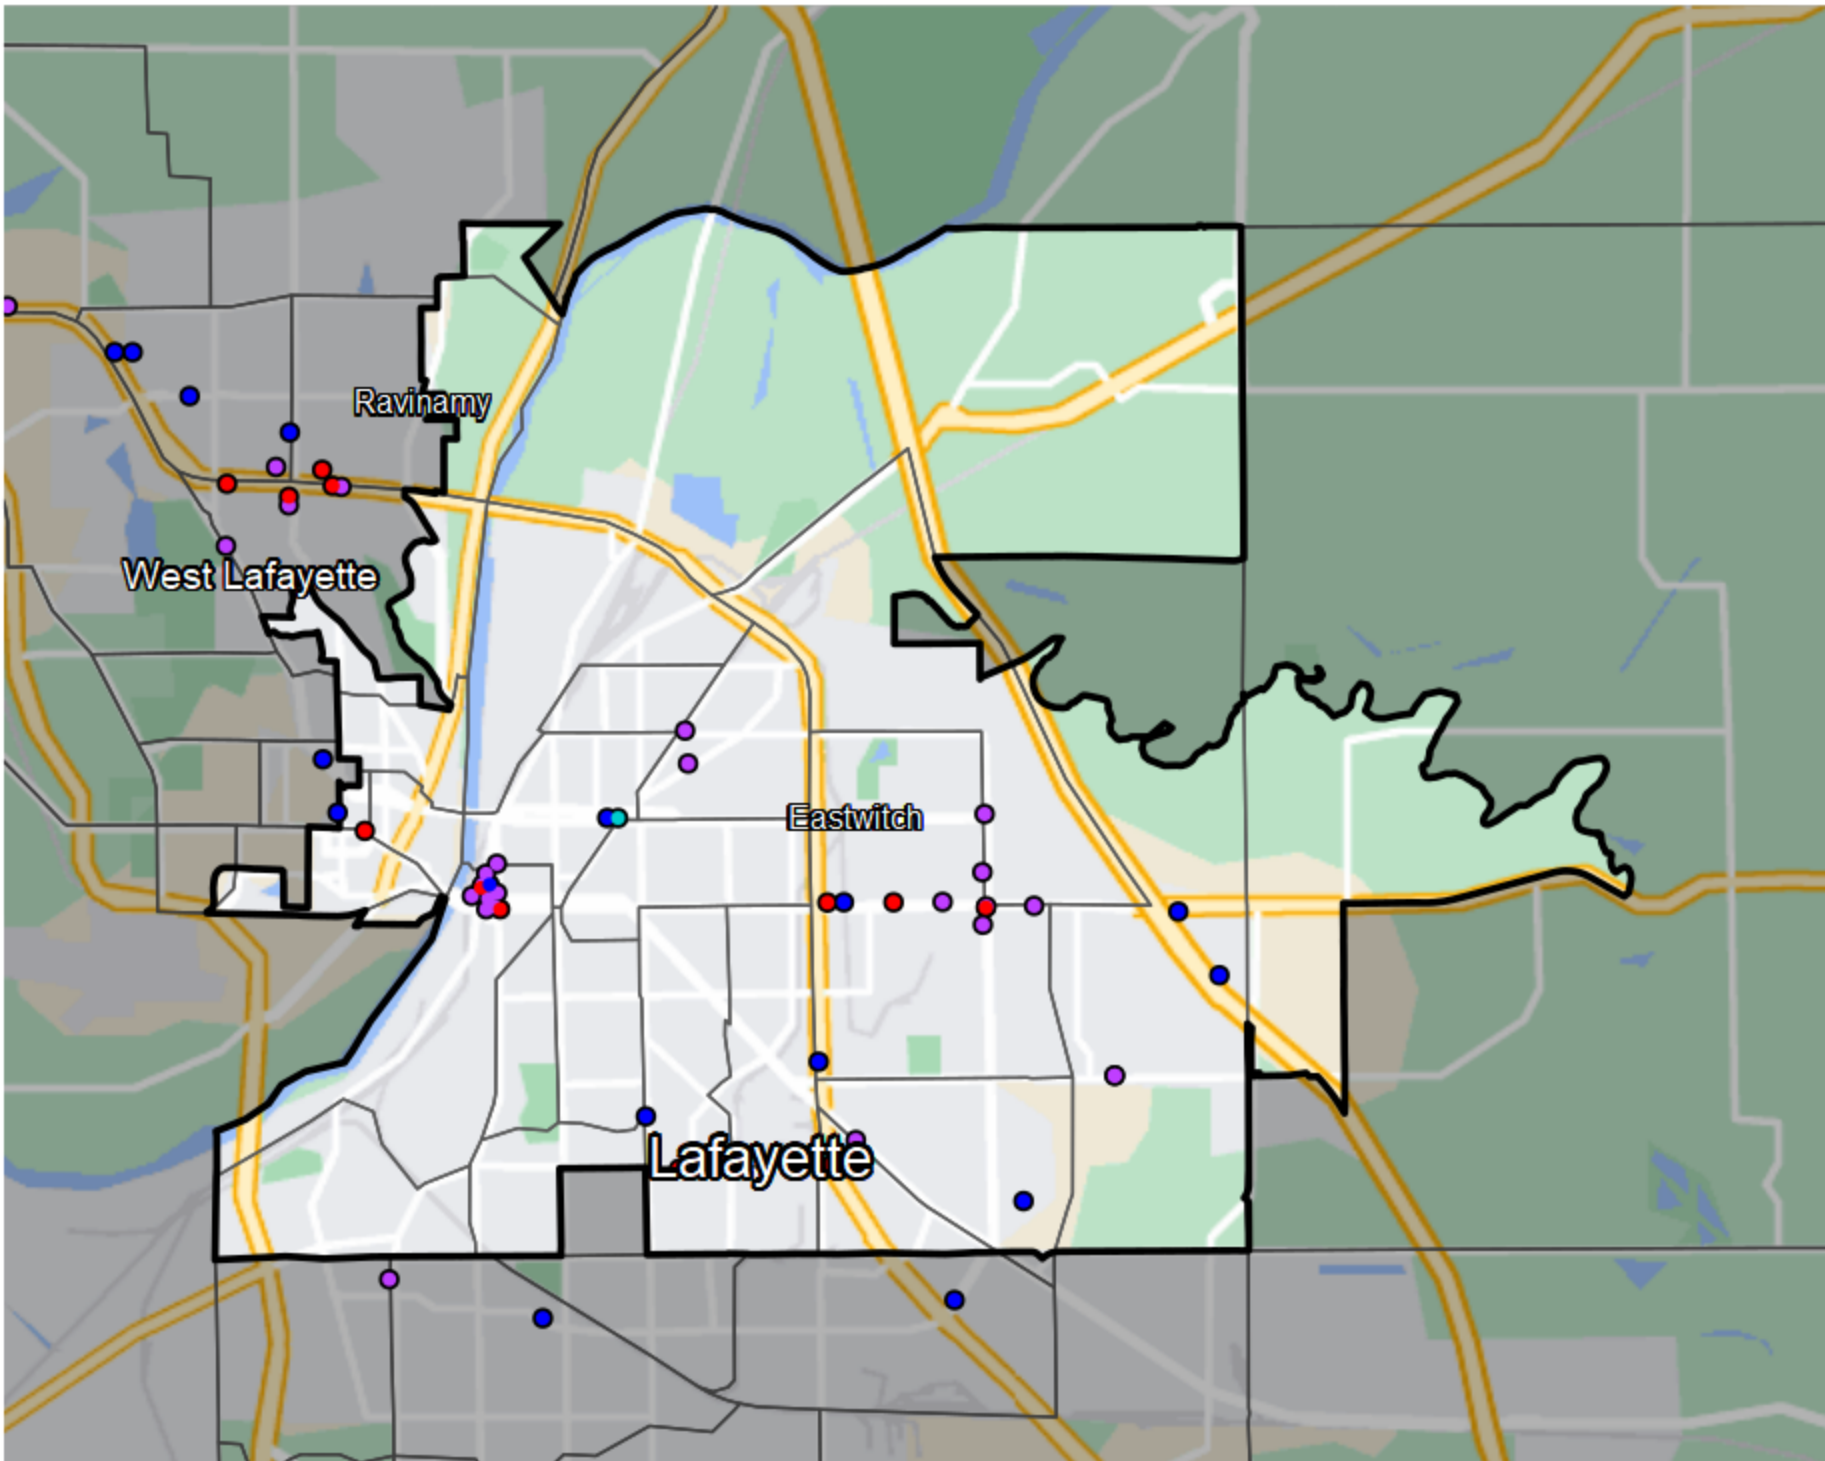

Indiana - State House District 27

Banking Desert
No Branches within 10 Miles of Population Center

Financial Institutions
Bank: 20
Bank, Out-of-State: 9
Credit Union: 8
Credit Union, Out-of-State: 1