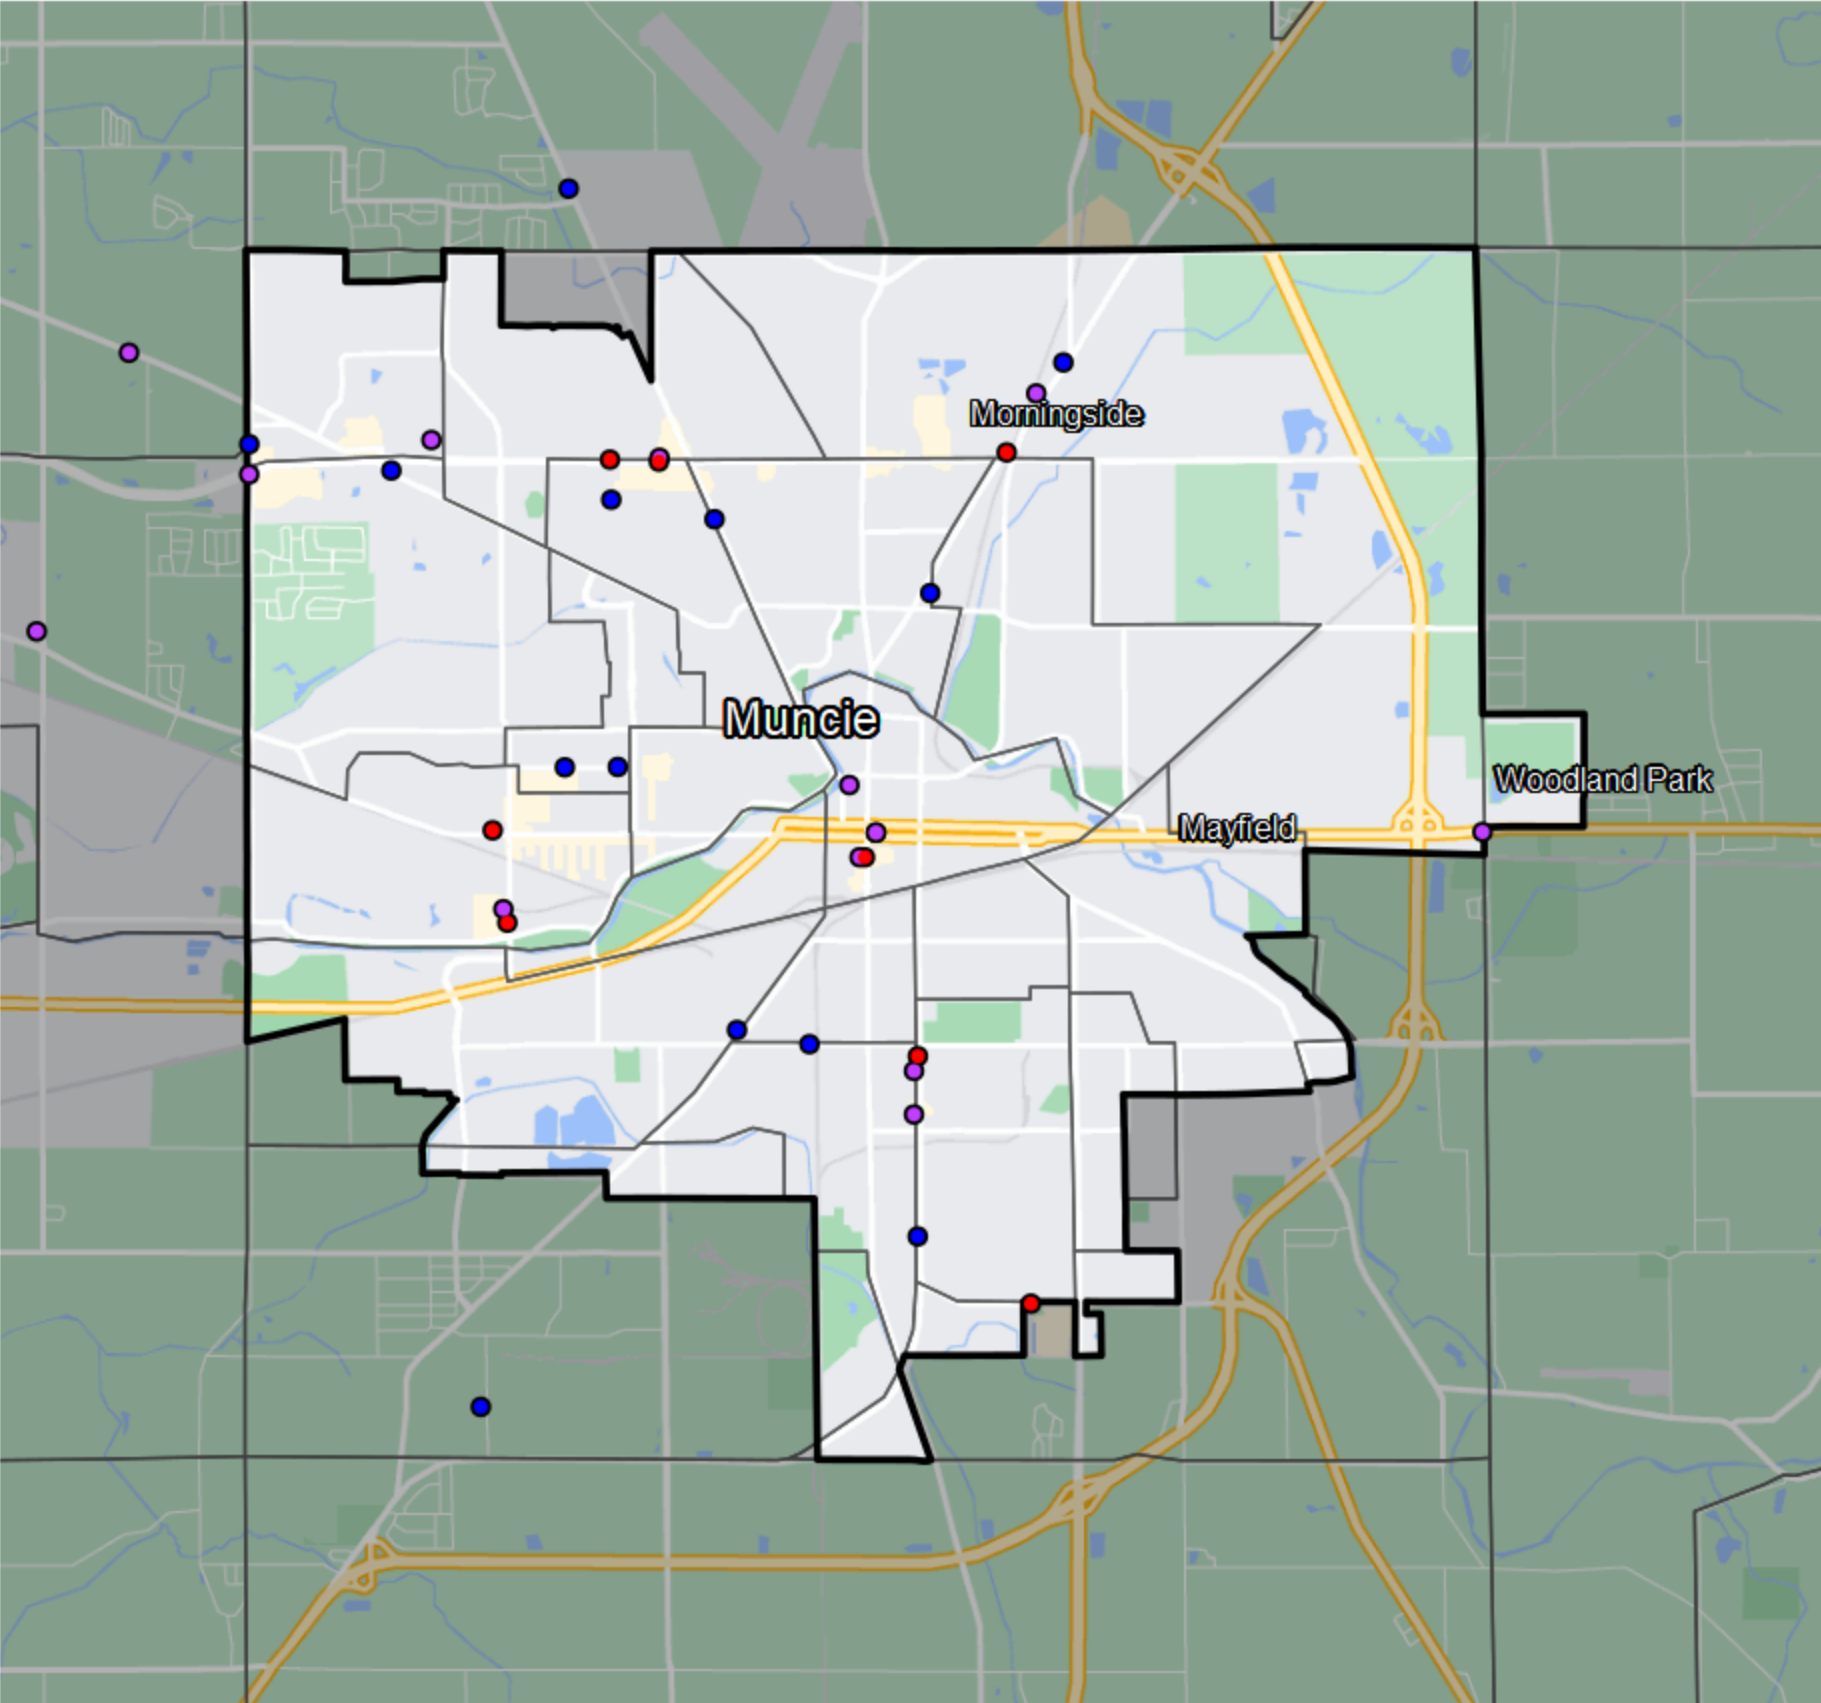

Indiana - State House District 34

Banking Desert
No Branches within 10 Miles of Population Center

Financial Institutions
Bank: 12
Bank, Out-of-State: 7
Credit Union: 11
Credit Union, Out-of-State: 0

Sources: NCUA, FDIC, UW-Madison Population Lab, CDFI, US Census, Google Maps, CUNA