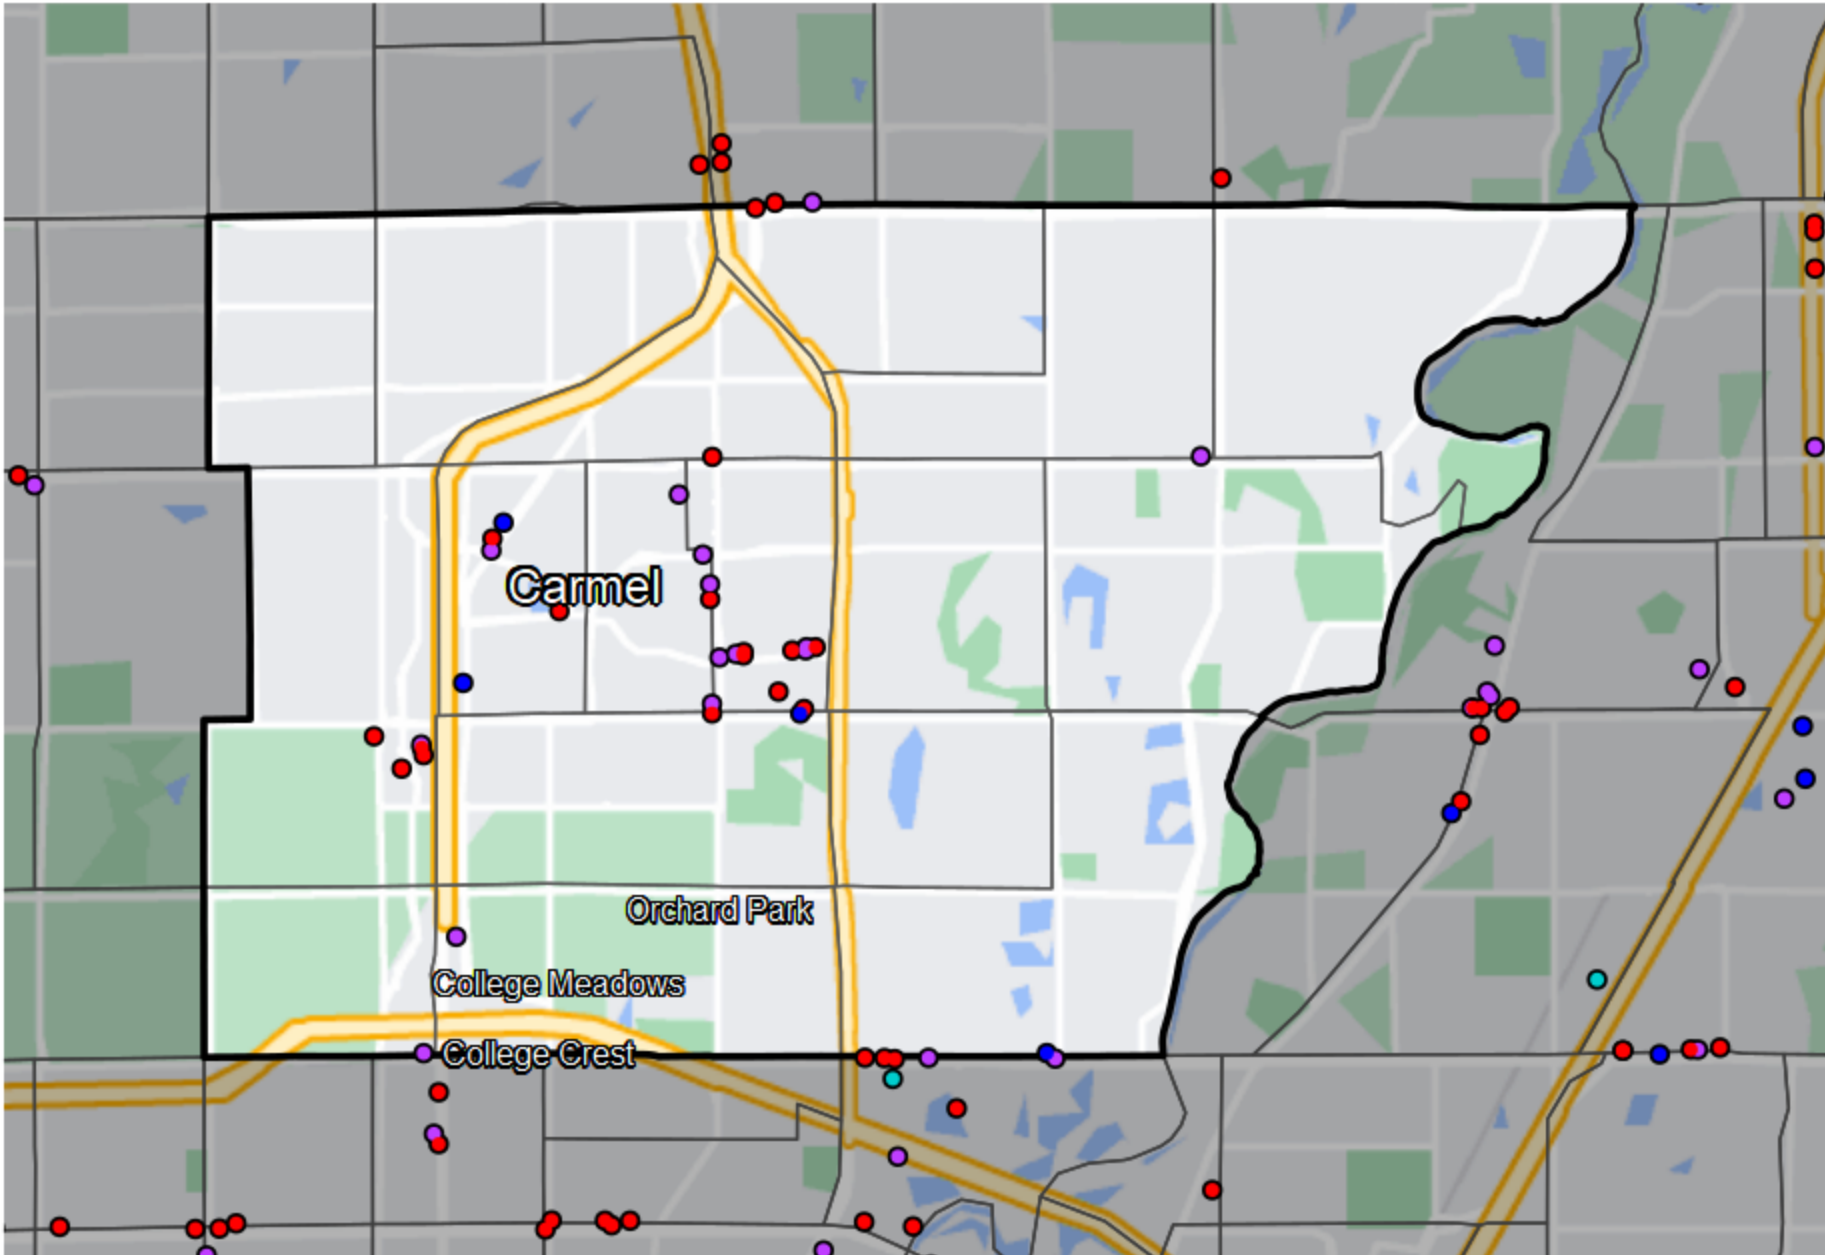

Indiana - State House District 39

Sources: NCUA, FDIC, UW-Madison Population Lab, CDFI, US Census, Google Maps, CUNA