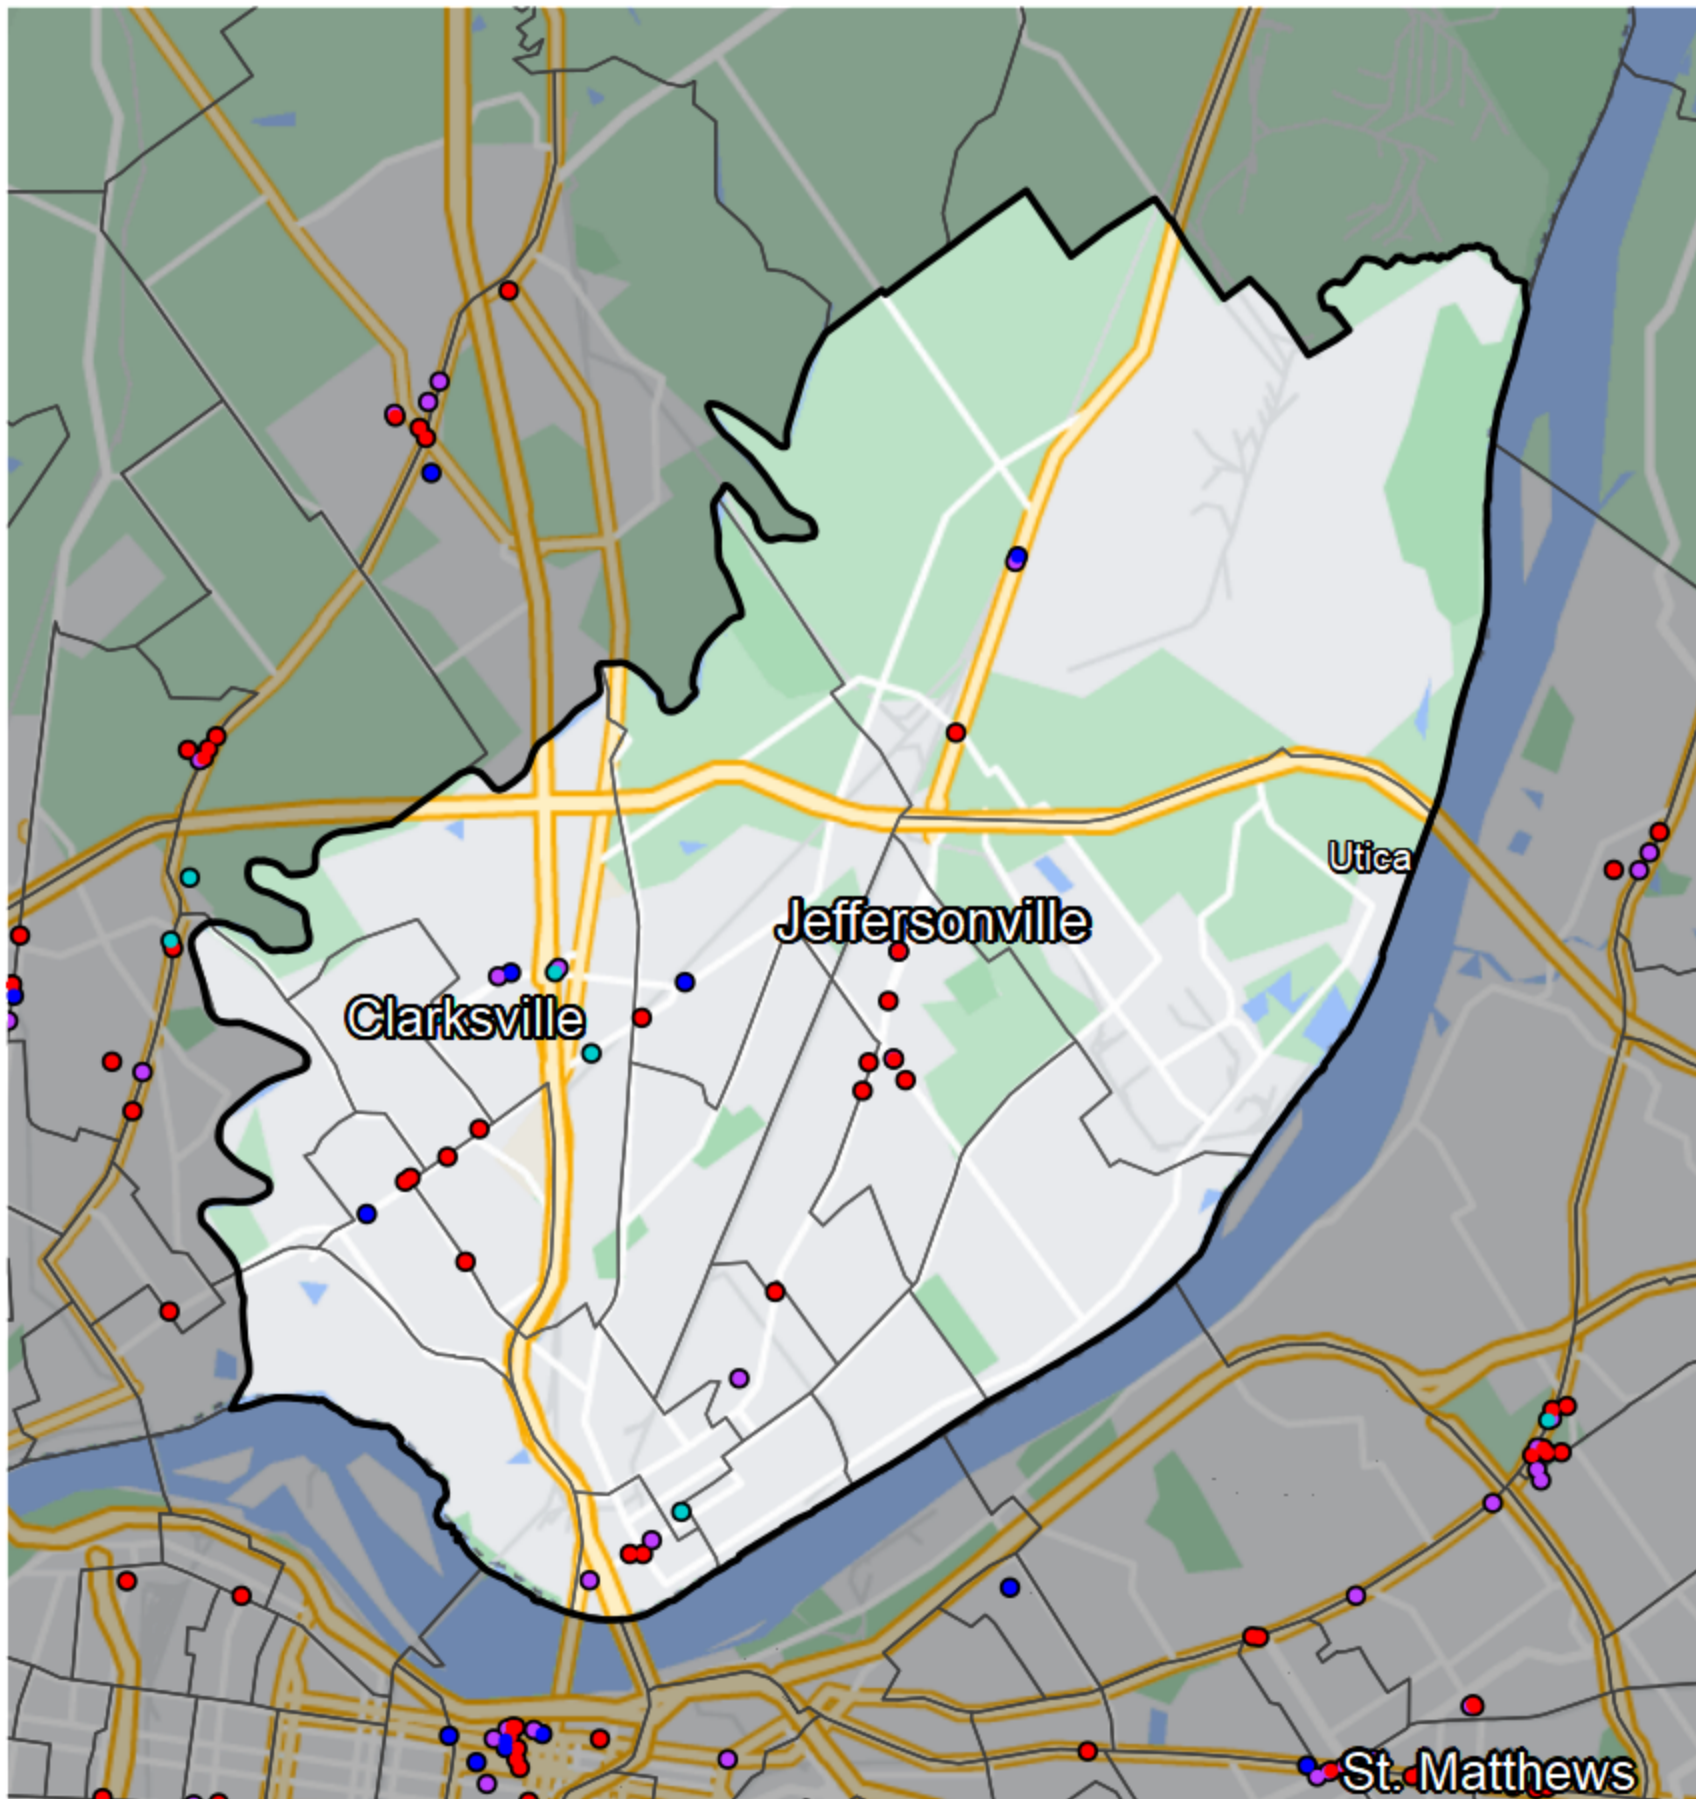

Indiana - State House District 71

Banking Desert

No Branches within 10 Miles of Population Center

Financial Institutions

- Bank: 9
- Bank, Out-of-State: 16
- Credit Union: 4
- Credit Union, Out-of-State: 4