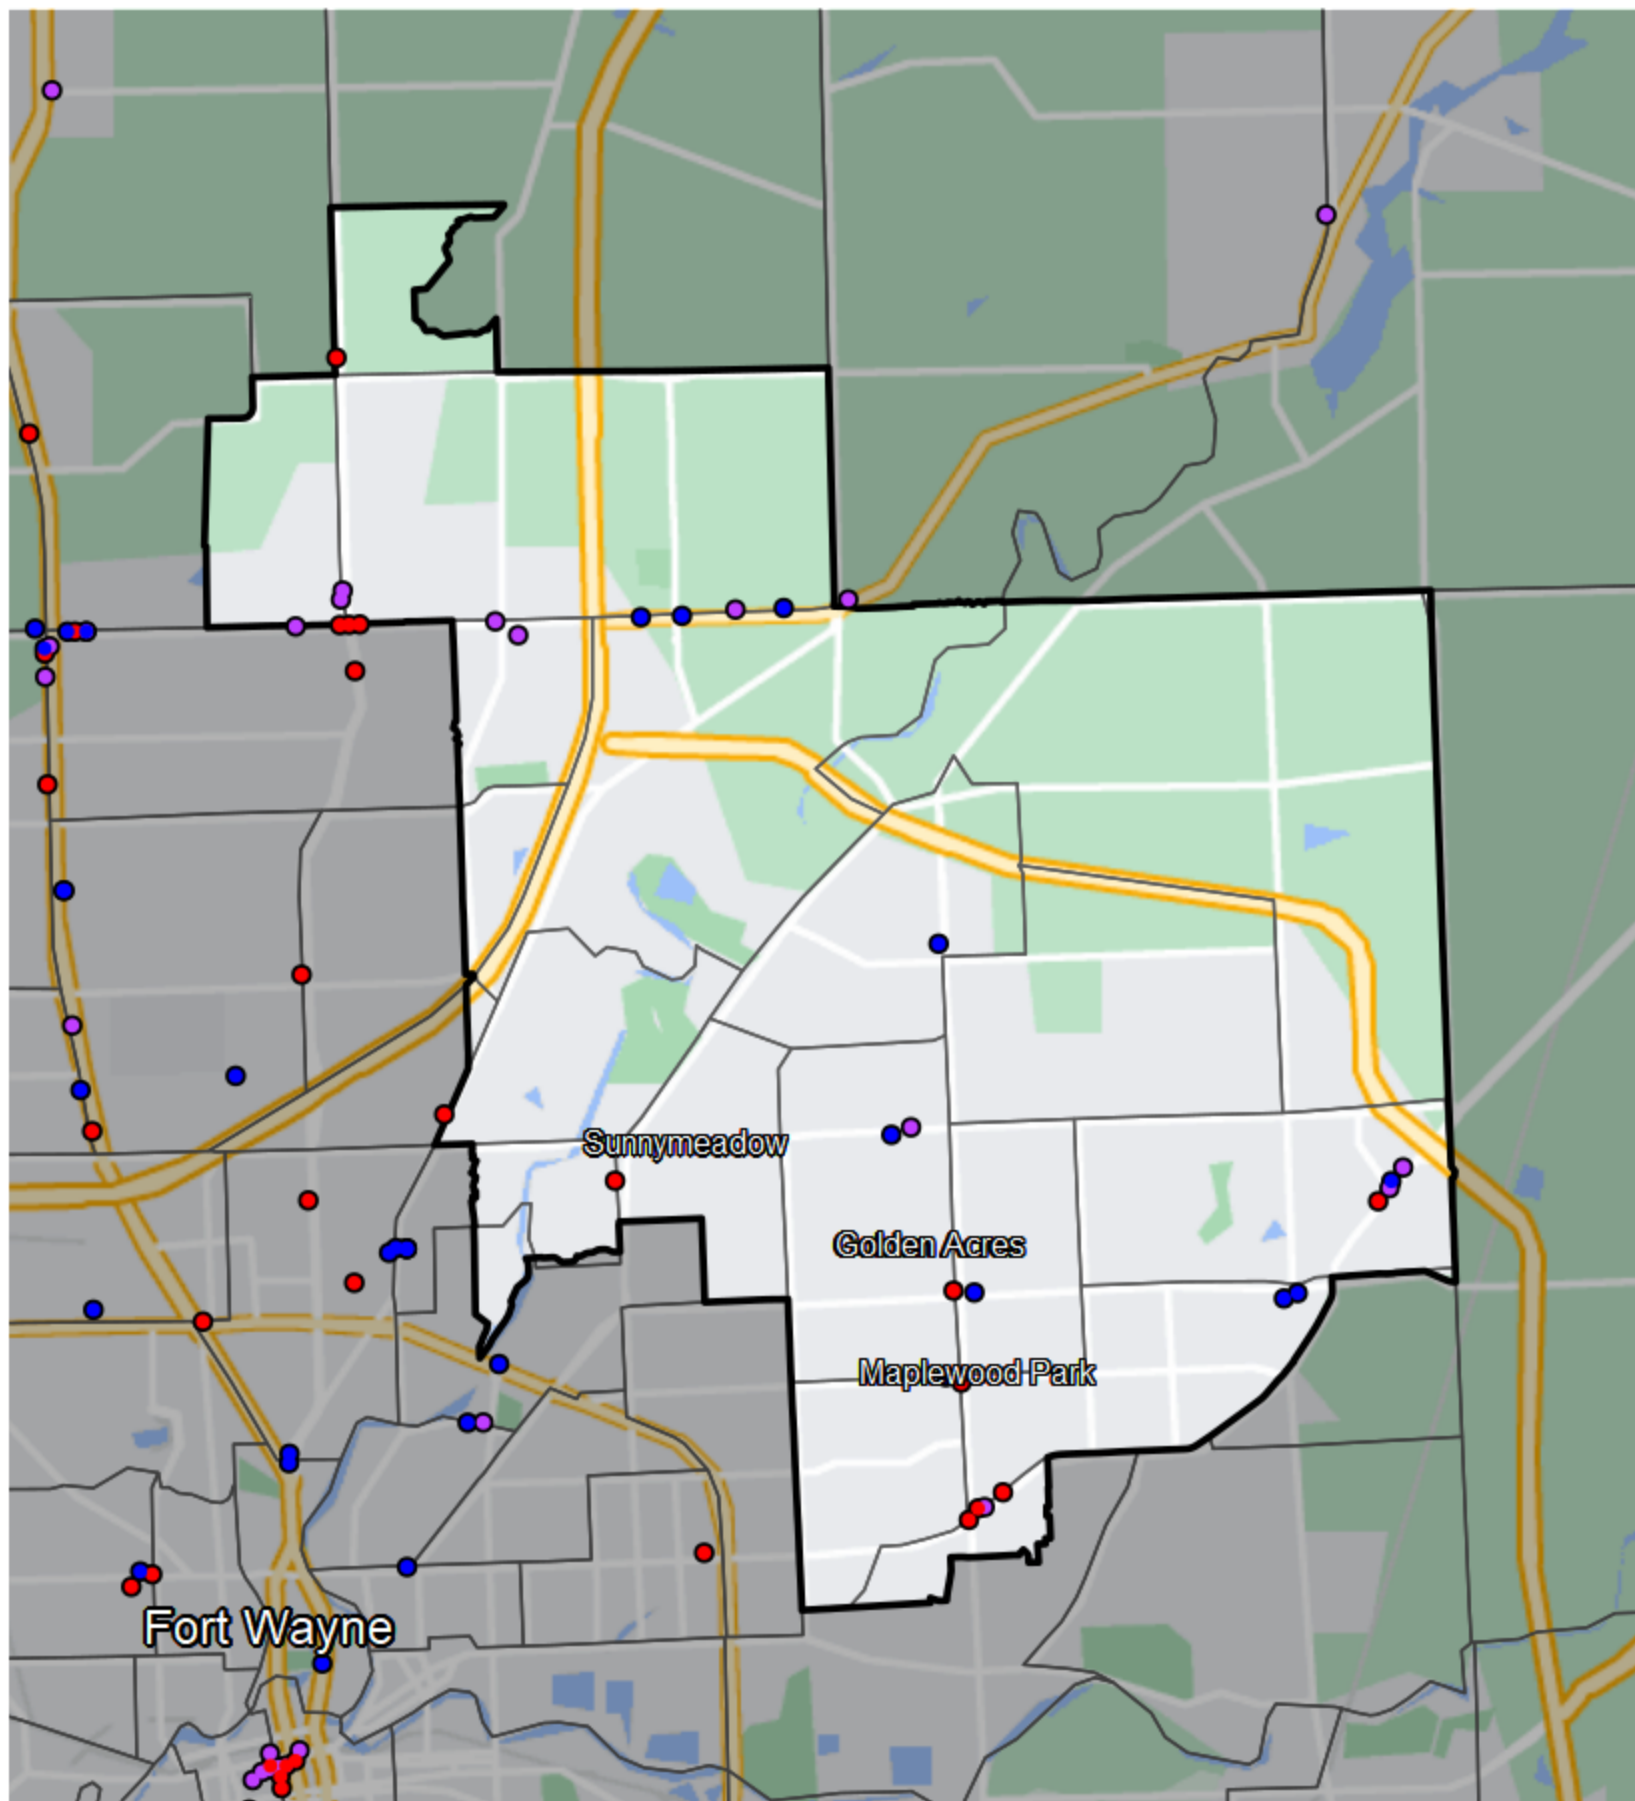

Indiana - State House District 84

Banking Desert

■ No Branches within 10 Miles of Population Center

Financial Institutions

- Bank: 9
- Bank, Out-of-State: 8
- Credit Union: 10
- Credit Union, Out-of-State: 0