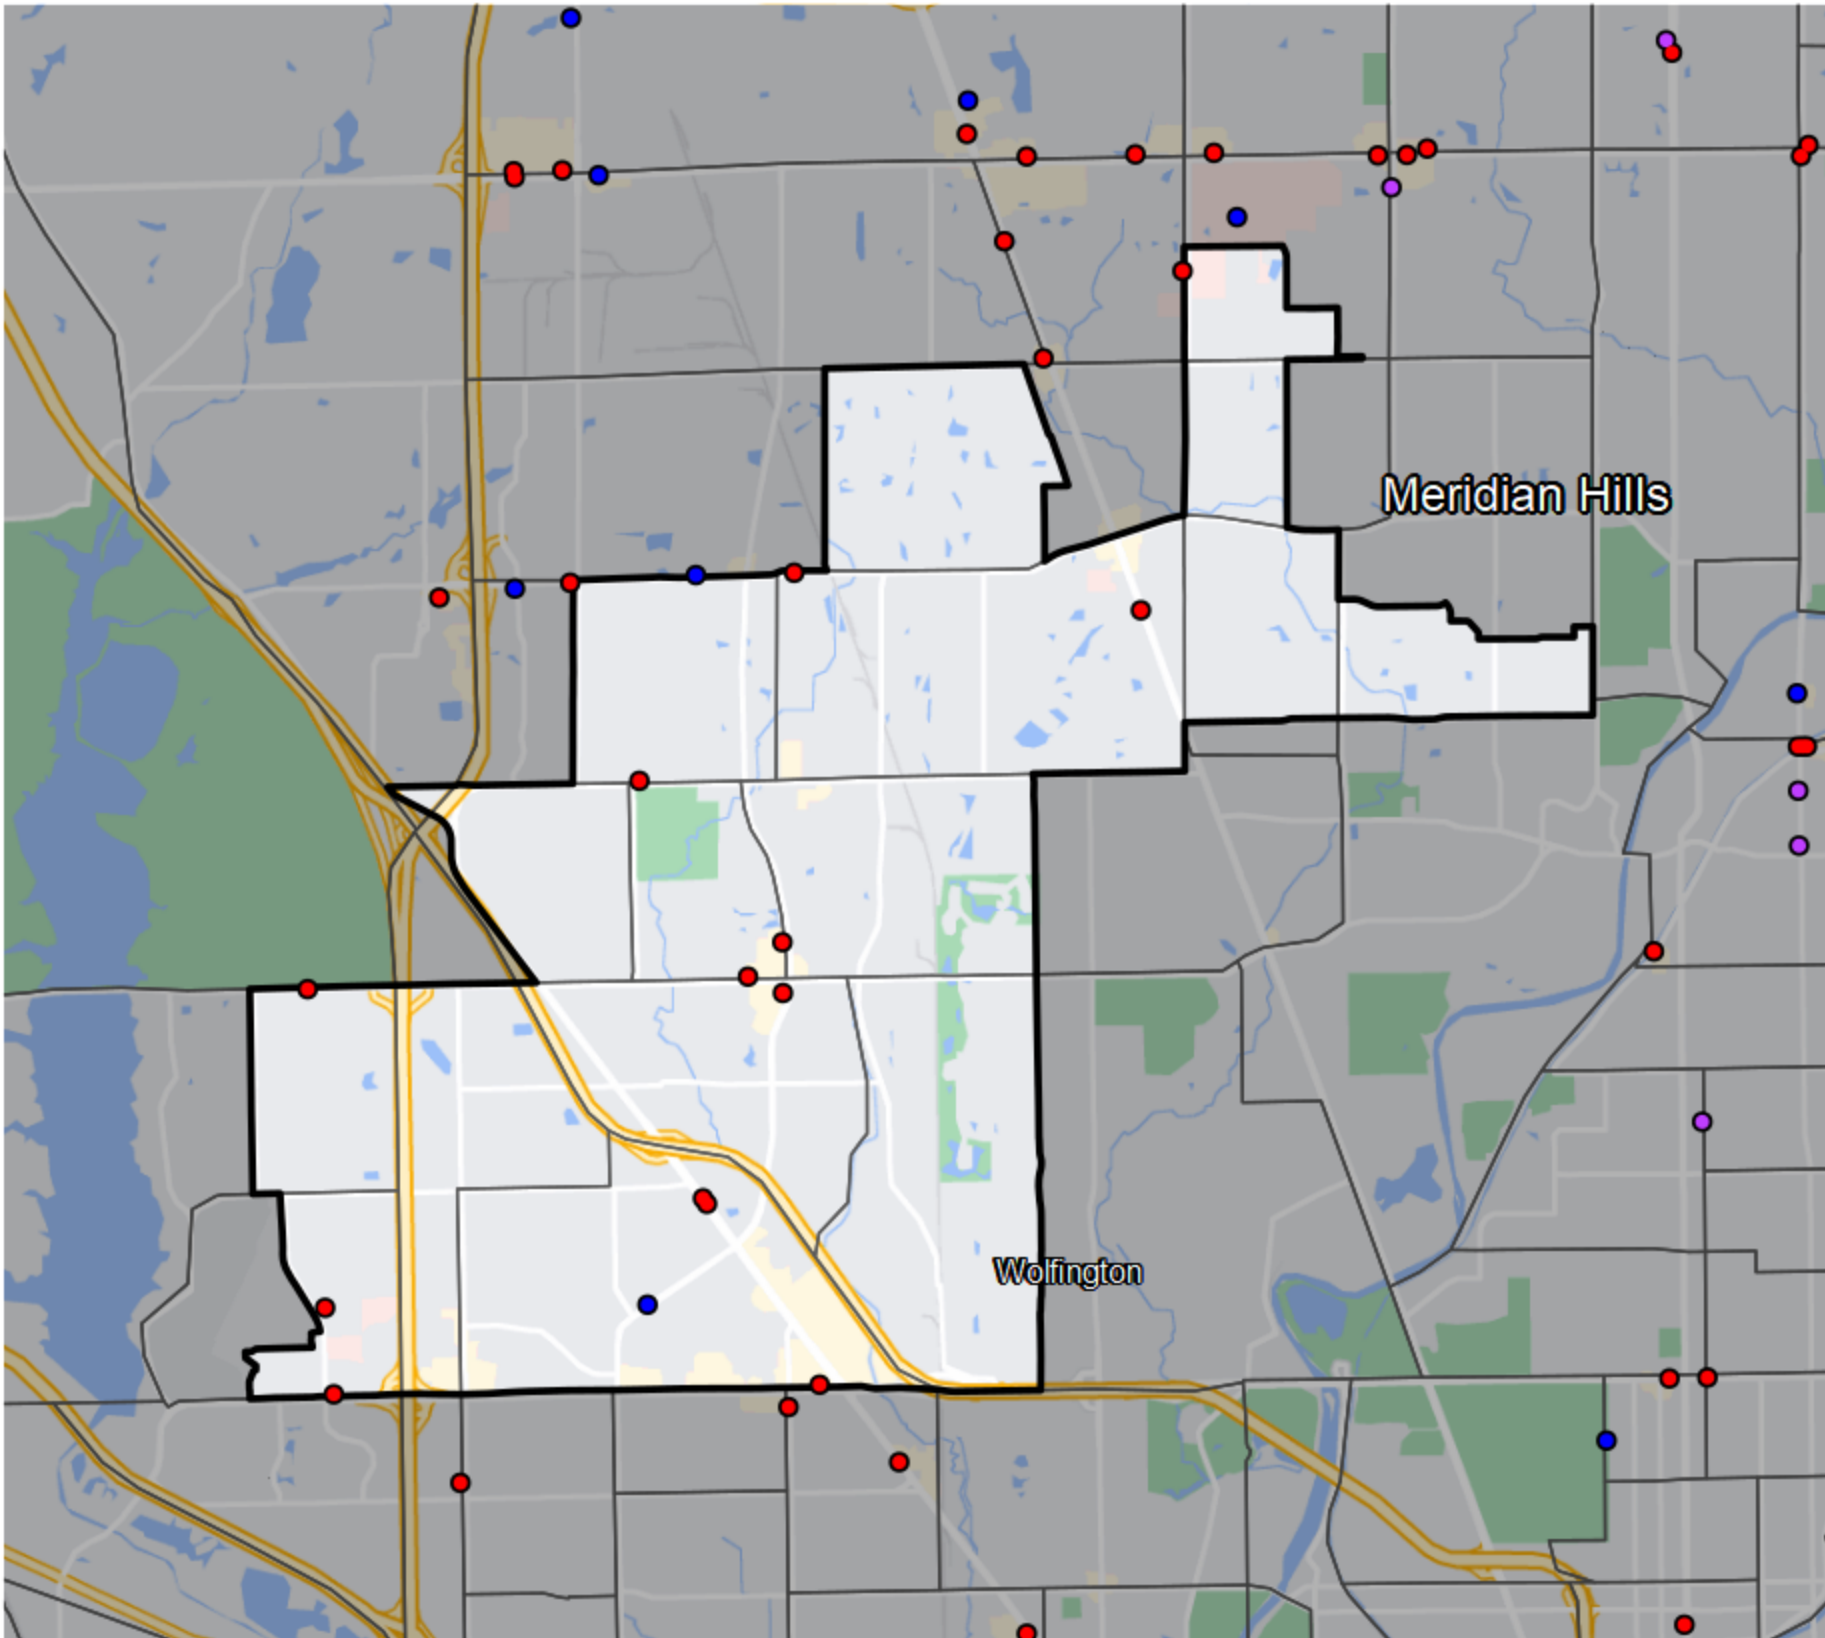

Indiana - State House District 94

- Banking Desert
 - No Branches within 10 Miles of Population Center
- Financial Institutions
 - Bank: 0
 - Bank, Out-of-State: 12
 - Credit Union: 1
 - Credit Union, Out-of-State: 0

Sources: NCUA, FDIC, UW-Madison Population Lab, CDFI, US Census, Google Maps, CUNA