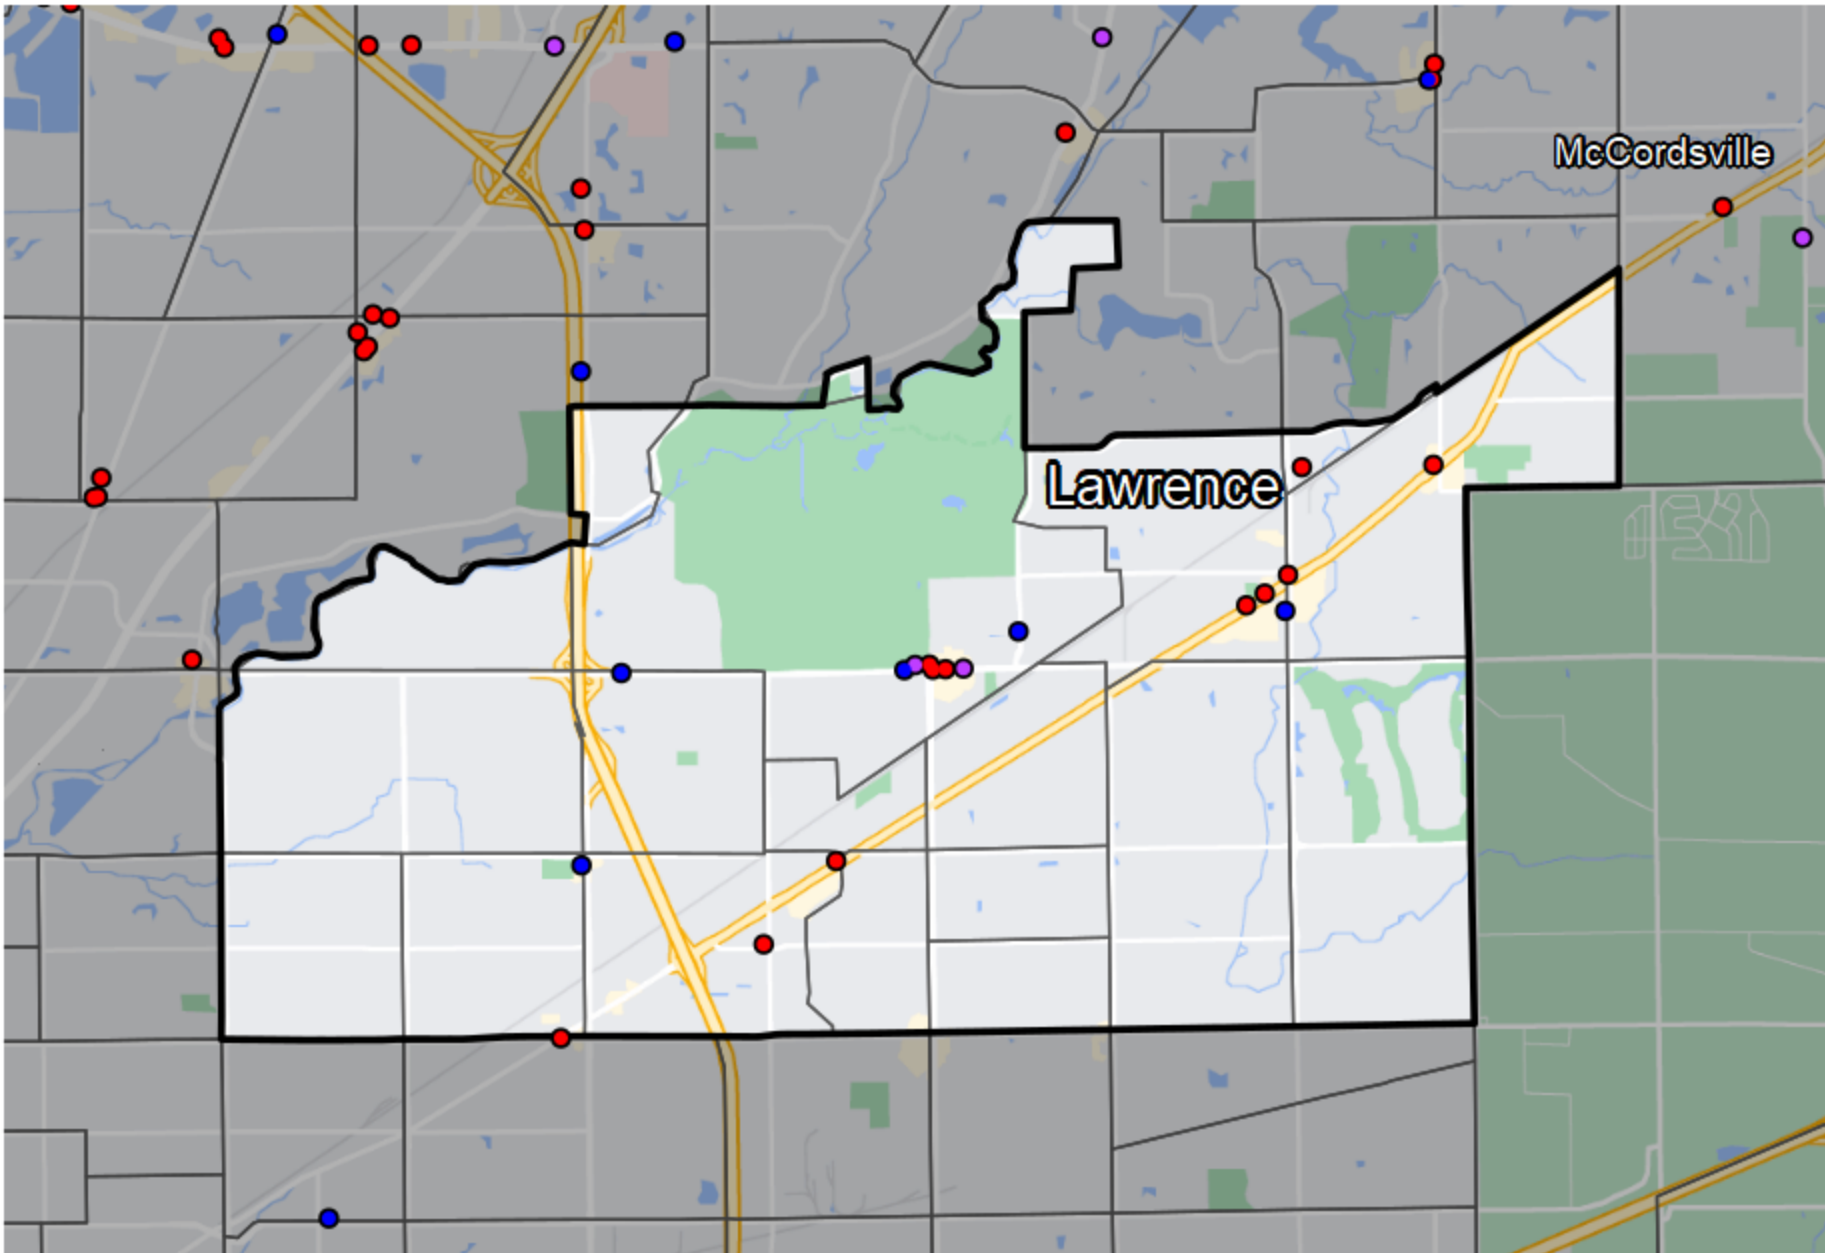

Indiana - State House District 95

Banking Desert
No Branches within 10 Miles
of Population Center

Financial Institutions
Bank: 2
Bank, Out-of-State: 10
Credit Union: 5
Credit Union, Out-of-State: 0